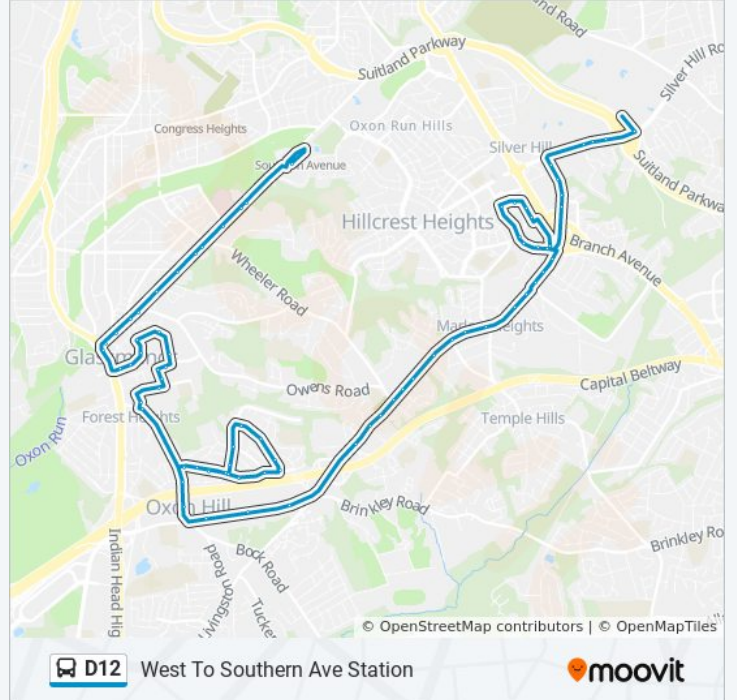

Marlow Heights Ctr+#3927

Marlow Heights Ctr+Macys

Marlow Heights Ctr+28 Av Entrance

St Barnabas Rd+28 Av

St Barnabas Rd+Leisure Dr

St Barnabas Rd+Stamp Rd

St Barnabas Rd+Clifton Rd

St Barnabas Rd+Pohanka Pl

St Barnabas Rd & Raleigh Rd

St Barnabas Rd & Deer Park Dr

St Barnabas Rd & Hagan Rd

St Barnabas Rd & Lime St

St Barnabas Rd+St Barnabas Church

St Barnabas Rd & Frazier Terr

St Barnabas Rd & Wheeler Rd

St Barnabas Rd+#5401

St Barnabas Rd+Rosecroft Village Dr

St Barnabas Rd+Alice Av

Oxon Hill Rd & John Hanson La

Oxon Hill Rd & Rivertowne Commons M

Oxon Hill Rd & Riverside Plaza Apts

Livingston Rd+Oxon Hill Rd

Livingston Rd+Comanche Dr

Birchwood Dr+Livingston Rd

Birchwood Dr+Fountain Rd

Birchwood Dr+Galloway Dr

Birchwood Dr+Birchwood Ct

Birchwood Dr+Fenwood Av

Helmont Dr+Fenwood Av

Helmont Dr+Ironton Dr

Helmont Dr+Clearview Av

Helmont Dr+Dundalk Dr

Galloway Dr+Fenwood Av