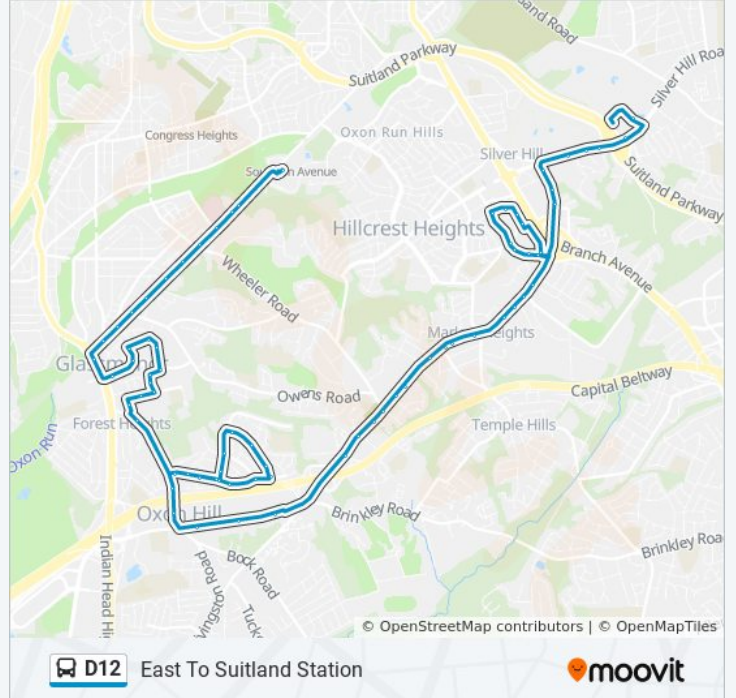

D12 bus Info

Direction: East To Suitland Station

Stops: 70

Trip Duration: 50 min

Line Summary:

Birchwood Dr+Birchwood Ct
Birchwood Dr+Fenwood Av
Helmont Dr+Fenwood Av
Helmont Dr+Ironton Dr
Helmont Dr+Clearview Av
Helmont Dr+Dundalk Dr
Galloway Dr+Fenwood Av
Galloway Dr+Colony Rd
Birchwood Dr+Galloway Dr
Birchwood Dr+Fountain Rd
Birchwood Dr+Dunwoody Av
Birchwood Dr+Livingston Rd
Livingston Rd+Comanche Dr
Livingston Rd+Oxon Hill Rd
Riverside Plaza Apts;6253 Oxon Hill
Oxon Hill Rd & #6188-6192
Oxon Hill Rd & #6130
St Barnabas Rd+Alice Av
St Barnabas Rd+Larry Av
St Barnabas Rd+Arts Dr
St Barnabas Rd+Winston St
St Barnabas Rd & Frazier Terr
St Barnabas Rd & Frazier Dr
Saint Barnabas Road at Kernal Lane
St Barnabas Rd & Hagan Rd
St Barnabas Rd & #4900
St Barnabas Rd & Temple Hill Rd
St Barnabas Rd+Pohanka Pl
St Barnabas Rd+Clifton Rd
St Barnabas Rd+Stamp Rd
St Barnabas Rd+Holly Tree Dr
28 Av+St Barnabas Rd
28 Av+Riviera St

28 Av+#4219

28 Av+St Clair Dr

28th Av & Keith St

Keith St+Triton Ct

Marlow Heights Ctr+#3927

Marlow Heights Ctr+Macys

Marlow Heights Ctr+28 Av Entrance

St Barnabas Rd+Belnor Ln

St Barnabas Rd+Wilkinson Dr

St Barnabas Rd+Wilkinson Dr

Silver Hill Rd+Silver Park Dr

Silver Hill Rd+Terrace Dr

Silver Hill Rd+Maywood Ln

Suitland Station Rdwy & Suitland Fe

Suitland Station

Direction: West To Southern Ave Station

Stops: 73

Trip Duration: 48 min

Line Summary:

Marlow Heights Ctr+#3927

Marlow Heights Ctr+Macys

Marlow Heights Ctr+28 Av Entrance

St Barnabas Rd+28 Av

St Barnabas Rd+Leisure Dr