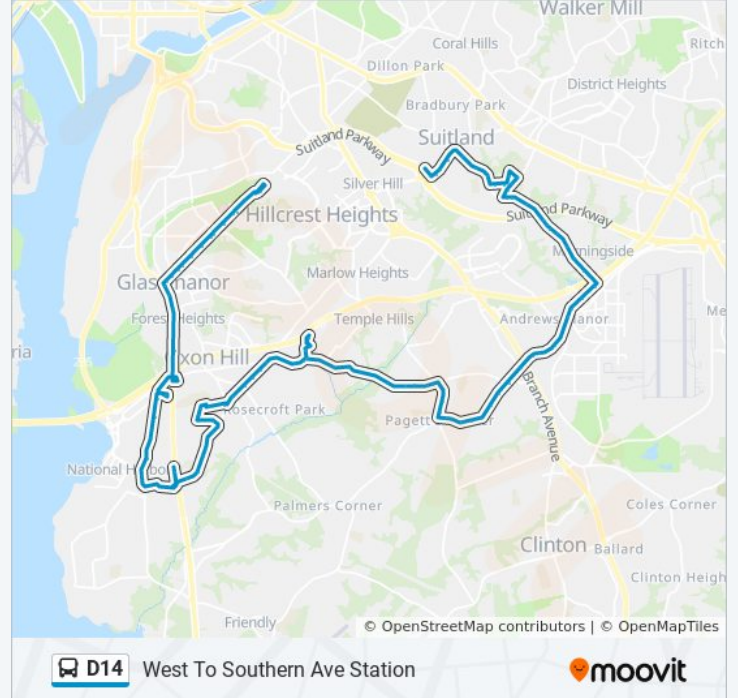

### Direction: East To Suitland

101 stops

[VIEW LINE SCHEDULE](#)

- Southern Ave Station & Bus Bay Q
- 1380 Southern Ave
- Southern Ave & United Medical Cente
- Southern Ave & 13th St
- Southern Ave & Wheeler Rd E
- Southern Ave & 9th St
- Southern Ave + Chesapeake St
- Southern Av Se+Southern Av Apt
- Southern Av & Owens Rd
- Southern Ave + Barnaby St
- Se Southern Av & Se 6th St
- Indian Head Highway at Southern Avenue
- Indian Head Hwy & Audrey La
- Indian Head Highway & Seneca Drive
- Indian Head Hwy & I-495 / I-95
- Oxon Hill P+R+Bay B
- Oxon Hill Rd+Harborview Av
- Oxon Hill Rd & Tanger Outlets Main
- Oxon Hill Rd+Pipers Glen Ln
- Oxon Hill Rd+Abbingon Dr
- Oxon Hill Rd+Claudia Dr
- Indian Head Hwy Svc Rd+Kirby Hill Rd

### D14 bus Info

**Direction:** West To Southern Ave Station

**Stops:** 96

**Trip Duration:** 76 min

**Line Summary:**

Suitland Rd+Woodland Rd

Suitland Rd+John St

Suitland Rd+Skyline Ter

Brinkley Rd & Morton Pl

Brinkley Rd & Roberts Dr

Brinkley Rd & Henson Creek Apartments

Brinkley Rd At Huntcrest

Brinkley Rd & Brinkley Manor W

Glen Rock Av+Brinkley Rd

Glen Rock Av+Corning Av

Everhart Pl+Corning Av