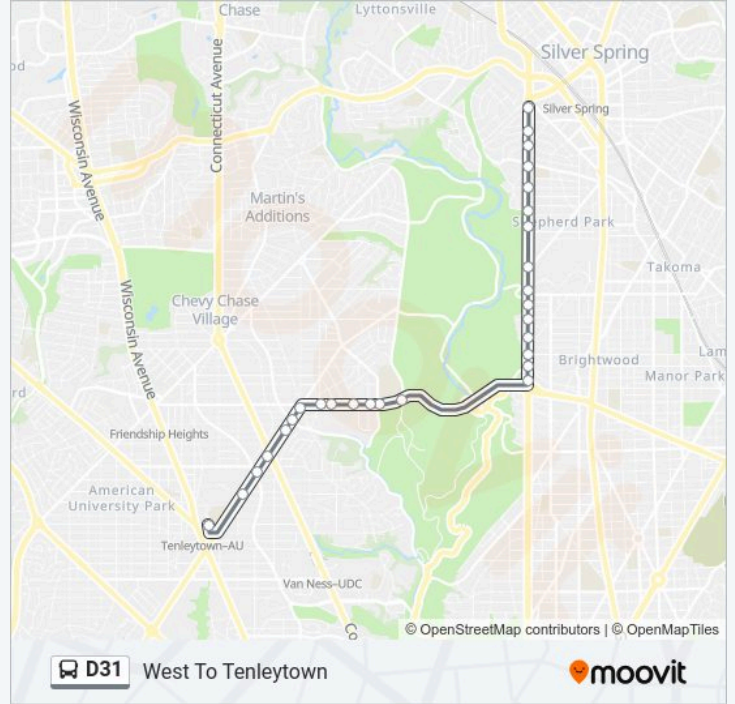

East To 16+Eastern Av

Get The App

The D31 bus line (East To 16+Eastern Av) has 2 routes. For regular weekdays, their operation hours are:

(1) East To 16+Eastern Av: 3:35 PM(2) West To Tenleytown: 7:26 AM - 7:36 AM

Direction: West To Tenleytown

28 stops

[VIEW LINE SCHEDULE](#)

- 16 St Nw+Portal Dr NW
- 16 St Nw+Primrose Rd NW
- 16 St Nw+Myrtle St NW
- 16 St Nw+Kalmia Rd NW
- 16 St Nw+Juniper St NW
- 16 St Nw+Holly St NW
- 16 St Nw+Geranium St NW
- 16 St Nw+Alaska Av NW
- 16 St Nw+Aspen St NW
- 16 St Nw+Whittier Pl NW
- 16 St Nw+Van Buren St NW
- 16 St Nw+Tuckerman St NW
- 16 St Nw+Sheridan St NW
- 16 St Nw+Ft Stevens Dr NW
- 16 St Nw+Military Rd NW
- Military Rd Nw+Oregon Av NW
- Military Rd Nw+27 St NW
- Military Rd Nw+28 St NW

D31 bus Info

Direction: West To Tenleytown

Stops: 28

Trip Duration: 50 min

Line Summary:

Military Rd Nw+30 St NW

Military Rd Nw+31 St NW

Military Rd Nw+32 St NW

Nebraska Av Nw+Military Rd NW

Nebraska Av Nw+Nevada Av NW

Nebraska Av Nw+Ingomar Pl NW

Nebraska Av Nw+Connecticut Av NW

Nebraska Av Nw+Reno Rd NW

Nebraska Av Nw+Fort Dr NW

Fort Dr Nw+Albemarle St NW

D31 bus time schedules and route maps are available in an offline PDF at moovitapp.com. Use the Moovit App to see live bus times, train schedule or subway schedule, and step-by-step directions for all public transit in Washington, D.C. - Baltimore, MD.