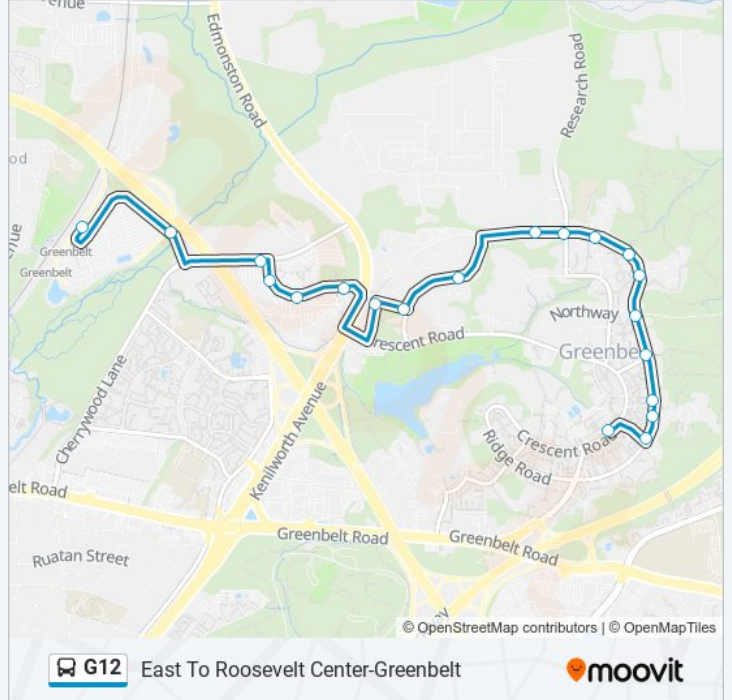

### Direction: East To Roosevelt Center-Greenbelt

20 stops

[VIEW LINE SCHEDULE](#)

Greenbelt+Bay E

Greenbelt Metro Dr & Cherrywood Ln

Cherrywood Ln & Ivy Lane

Ivy Ln+6303

Ivy Ln+Crowne Plaza

### G12 bus Time Schedule

East To Roosevelt Center-Greenbelt Route Timetable:

Sunday	Not Operational
Monday	11:00 PM - 11:35 PM
Tuesday	11:00 PM - 11:35 PM
Wednesday	11:00 PM - 11:35 PM
Thursday	11:00 PM - 11:35 PM
Friday	11:00 PM - 11:35 PM
Saturday	Not Operational

### G12 bus Info

**Direction:** East To Roosevelt Center-Greenbelt

**Stops:** 20

**Trip Duration:** 13 min

**Line Summary:**

**Direction: West To Greenbelt**

65 stops

[VIEW LINE SCHEDULE](#)