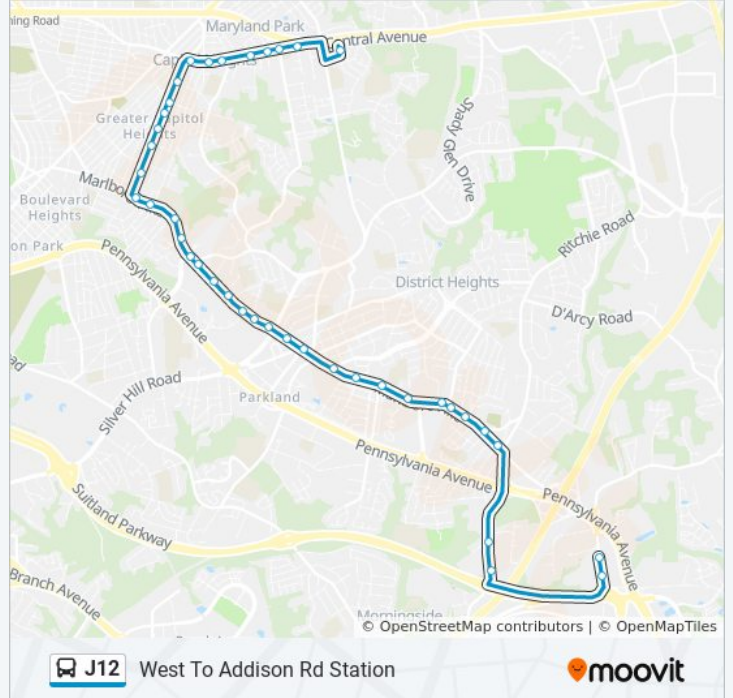

Direction: East To Forestville

38 stops

[VIEW LINE SCHEDULE](#)

- Addison Rd Station
- Old Central Ave & Yeoman Pl
- Central Av+Maryland Park Dr
- Central Ave & Vale Pl
- Central Ave & Tunic Ave
- Central Ave & Quire Ave
- Central Av+Capitol Heights Bl
- Larchmont Av+Clovis Av
- Larchmont Av+Cumberland St
- Larchmont Av+Doppler St
- Larchmont Av+#717
- Larchmont Av+Emo St
- Larchmont Av+Fable St
- Larchmont Av+#1221
- Larchmont Av+Marlboro Pk
- Marlboro Pike & Nova Ave
- Marlboro Pk+Opus Av
- Marlboro Pk+Shamrock Av
- Marlboro Pk+Lee Jay Dr
- Marlboro Pk+Brooks Dr
- Marlboro Pk+Walker Mill Rd
- Marlboro Pk+Tanow Pl

J12 bus Info

Direction: East To Forestville

Stops: 38

Trip Duration: 30 min

Line Summary:

- Marlboro Pk+Oakwood Ln
- Marlboro Pk+Weber Dr
- Marlboro Pk+Silver Hill Rd
- Marlboro Pk+Delano Ln
- Marlboro Pk+Old Silver Hill Rd
- Marlboro Pike & County Rd
- Kipling Parkway & Marlboro Pike
- Marlboro Pi & Upland Av
- Marlboro Pi & Walters La
- Marlboro Pike & Whitney Pl
- Marlboro Pk+Lorring Dr
- Marlboro Pk+Boones Ln
- Marlboro Pk+Lakehurst Av
- Marlboro Pk+Newkirk Av
- Marlboro Pk+Pumphrey Dr
- Old Marlboro Pk+#8411

J12 bus Info

Direction: West To Addison Rd Station

Stops: 39

Trip Duration: 26 min

Line Summary:

Marlboro Pk+Old Silver Hill Rd

Marlboro Pk+Delano Ln

Marlboro Pk+Silver Hill Rd

Central Av+Capitol Heights Bl

Central Av+Uspo

Central Ave & Ventura Ave

Central Ave & Xenia Ave

Central Av+Rollins Av

Old Central Av+Yolanda Av

Addison Rd Station

J12 bus time schedules and route maps are available in an offline PDF at moovitapp.com. Use the [Moovit App](#) to see live bus times, train schedule or subway schedule, and step-by-step directions for all public transit in Washington, D.C. - Baltimore, MD.