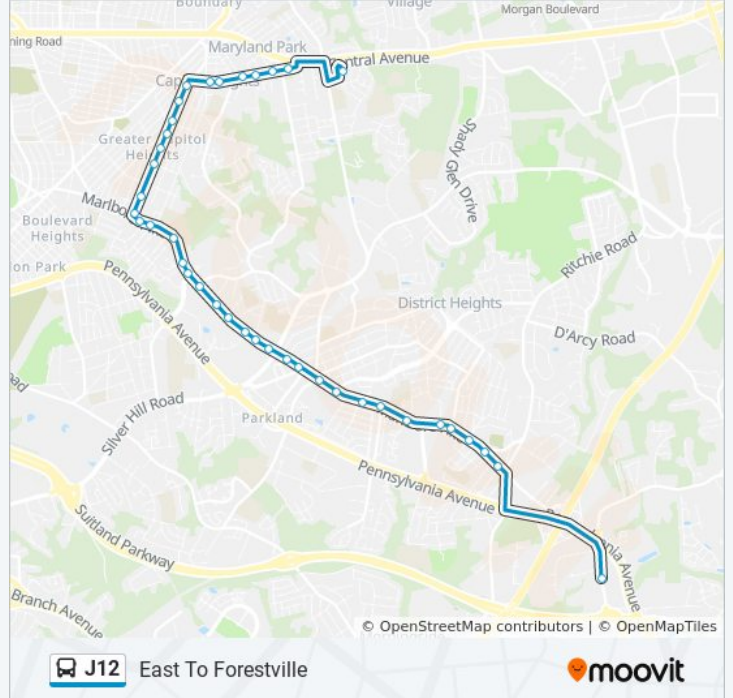

Direction: East To Forestville

38 stops

[VIEW LINE SCHEDULE](#)

- Addison Rd Station
- Old Central Ave & Yeoman Pl
- Central Av+Maryland Park Dr
- Central Ave & Vale Pl
- Central Ave & Tunic Ave
- Central Ave & Quire Ave
- Central Av+Capitol Heights Bl
- Larchmont Av+Clovis Av
- Larchmont Av+Cumberland St
- Larchmont Av+Doppler St
- Larchmont Av+#717
- Larchmont Av+Emo St
- Larchmont Av+Fable St
- Larchmont Av+#1221
- Larchmont Av+Marlboro Pk
- Marlboro Pike & Nova Ave
- Marlboro Pk+Opus Av
- Marlboro Pk+Shamrock Av
- Marlboro Pk+Lee Jay Dr
- Marlboro Pk+Brooks Dr
- Marlboro Pk+Walker Mill Rd
- Marlboro Pk+Tanow Pl

J12 bus Info

Direction: East To Forestville

Stops: 38

Trip Duration: 30 min

Line Summary:

- Marlboro Pk+Oakwood Ln
- Marlboro Pk+Weber Dr
- Marlboro Pk+Silver Hill Rd
- Marlboro Pk+Delano Ln
- Marlboro Pk+Old Silver Hill Rd
- Marlboro Pike & County Rd
- Kipling Parkway & Marlboro Pike
- Marlboro Pi & Upland Av
- Marlboro Pi & Walters La
- Marlboro Pike & Whitney Pl
- Marlboro Pk+Lorring Dr
- Marlboro Pk+Boones Ln
- Marlboro Pk+Lakehurst Av
- Marlboro Pk+Newkirk Av
- Marlboro Pk+Pumphrey Dr
- Old Marlboro Pk+#8411

Direction: West To Addison Rd Station

39 stops

[VIEW LINE SCHEDULE](#)

- Old Marlboro Pk+#8411
- Old Marlboro Pk+#8431
- Forestville Rd+#4200
- Forestville Rd+Suit Rd
- Marlboro Pk+Pumphrey Dr
- Marlboro Pk+Ritchie Rd
- Marlboro Pk+Kirtland Av
- Marlboro Pk+Boones Ln
- Marlboro Pk+Lorring Dr
- Marlboro Pike & Whitney Place
- Marlboro Pike & Walters Lane
- Marlboro Pike + Upland Ave
- Marlboro Pike & Kipling Pkwy

J12 bus Info

Direction: West To Addison Rd Station

Stops: 39

Trip Duration: 26 min

Line Summary:

Marlboro Pk+Old Silver Hill Rd

Marlboro Pk+Delano Ln

Marlboro Pk+Silver Hill Rd