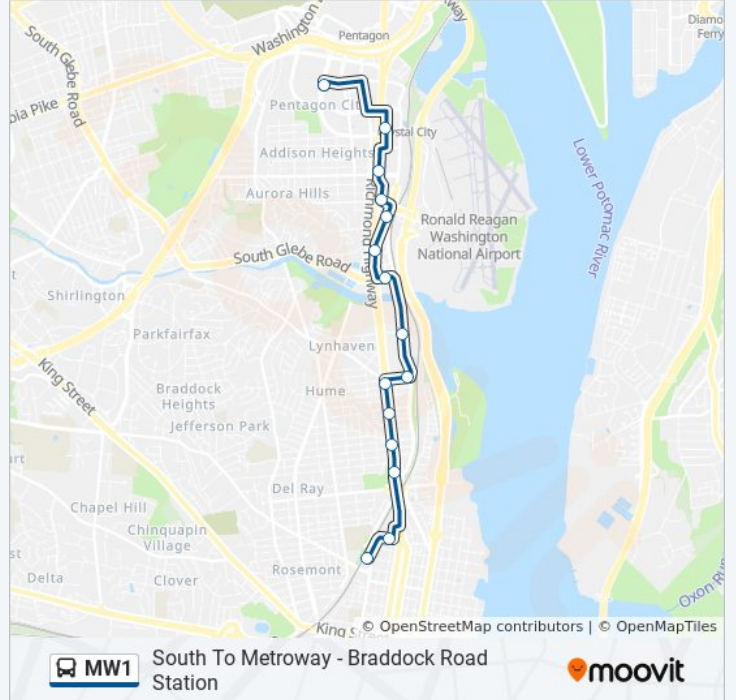

North To Pentagon City

Get The App

The MW1 bus line (North To Pentagon City) has 2 routes. For regular weekdays, their operation hours are:
 (1) North To Pentagon City: 5:30 AM - 10:00 PM (2) South To Braddock Rd Station: 5:35 AM - 10:00 PM
 Use the Moovit App to find the closest MW1 bus station near you and find out when is the next MW1 bus arriving.

E Glebe Rd + Potomac Av

Richmond Hwy + E Glebe Rd

Rt 1 + E Swann Ave

Rt 1 + E Custis Ave

Crystal City Transitway+ Potomac Ave

First St + N Fayette St

Braddock Rd Station+Bay B

MW1 bus Time Schedule

South To Braddock Rd Station Route Timetable:

Sunday	7:30 AM - 10:00 PM
Monday	5:35 AM - 10:00 PM
Tuesday	5:35 AM - 10:00 PM
Wednesday	5:35 AM - 10:00 PM
Thursday	5:35 AM - 10:00 PM
Friday	5:35 AM - 10:00 PM
Saturday	6:30 AM - 10:37 PM

MW1 bus Info

Direction: South To Braddock Rd Station

Stops: 15

Trip Duration: 24 min

Line Summary:

MW1 bus time schedules and route maps are available in an offline PDF at moovitapp.com. Use the [Moovit App](#) to see live bus times, train schedule or subway schedule, and step-by-step directions for all public transit in Washington, D.C. - Baltimore, MD.