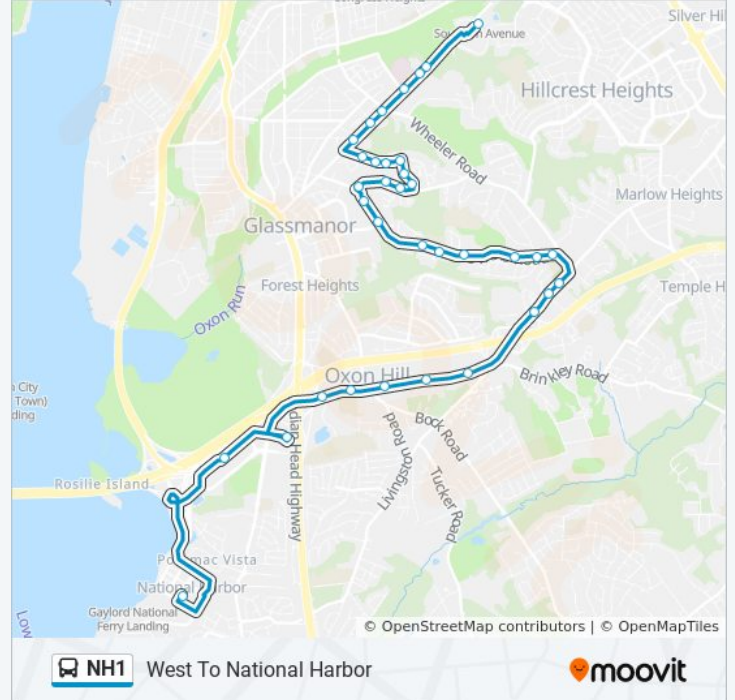

### Direction: East To Southern Ave Station

34 stops

[VIEW LINE SCHEDULE](#)

- St George Blvd & Waterfront St
- Oxon Hill Rd & Harborview Ave
- Oxon Hill P+R+Bay A
- Oxon Hill Rd & Felker Av
- Livingston Rd & Oxon Hill Rd
- Riverside Plaza Apts;6253 Oxon Hill
- Oxon Hill Rd & #6188-6192
- Oxon Hill Rd & #6130
- St Barnabas Rd+Alice Av
- St Barnabas Rd+Larry Av
- Owens Rd & Wheeler Rd
- Owens Road at Woodland Boulevard
- Owens Road at Norlinda Avenue
- Owens Rd & Martin Dr
- Owens Rd & Weaver Terr
- Owens Rd & Barnaby Run Dr
- Owens Road at Kennebec Street
- Owens Road at 1100 Owens Road
- Iverson St+Owens Rd
- Iverson St+#1305
- Iverson St+Sutler Dr
- Southview Dr+Iverson St

### NH1 bus Info

**Direction:** West To National Harbor

**Stops:** 35

**Trip Duration:** 34 min

**Line Summary:**

Owens Rd & Kennebec St

Owens Rd & Barnaby Run Dr

Owens Rd & Weaver Terr

Owens Road at Martin Drive

Owens Road at Norlinda Avenue

Owens Rd & Woodland Blvd

Owens Rd & Wheeler Rd

St Barnabas Rd+#5401

St Barnabas Rd+Rosecroft Village Dr

St Barnabas Rd+Alice Av

Oxon Hill Rd & John Hanson La

Oxon Hill Rd & Rivertowne Commons M

Oxon Hill Rd & Riverside Plaza Apts

Oxon Hill Rd & Livingston Rd

Oxon Hill Rd & Felker Ave

Oxon Hill P+R+Bay A

Monument Av+Mgm Casino

St George Blvd & Waterfront St

NH1 bus time schedules and route maps are available in an offline PDF at [moovitapp.com](https://moovitapp.com). Use the [Moovit App](#) to see live bus times, train schedule or subway schedule, and step-by-step directions for all public transit in Washington, D.C. - Baltimore, MD.