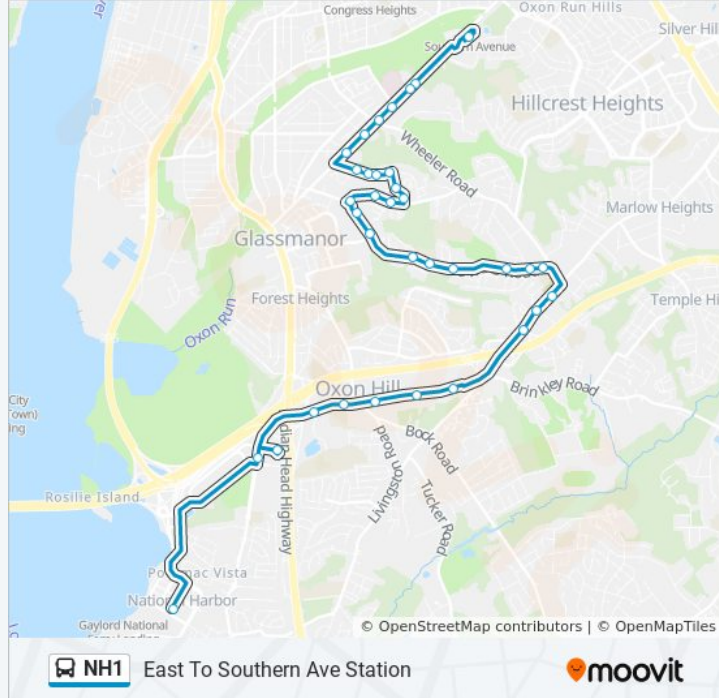

### Direction: East To Southern Ave Station

34 stops

[VIEW LINE SCHEDULE](#)

- St George Blvd & Waterfront St
- Oxon Hill Rd & Harborview Ave
- Oxon Hill P+R+Bay A
- Oxon Hill Rd & Felker Av
- Livingston Rd & Oxon Hill Rd
- Riverside Plaza Apts;6253 Oxon Hill
- Oxon Hill Rd & #6188-6192
- Oxon Hill Rd & #6130
- St Barnabas Rd+Alice Av
- St Barnabas Rd+Larry Av
- Owens Rd & Wheeler Rd
- Owens Road at Woodland Boulevard
- Owens Road at Norlinda Avenue
- Owens Rd & Martin Dr
- Owens Rd & Weaver Terr
- Owens Rd & Barnaby Run Dr
- Owens Road at Kennebec Street
- Owens Road at 1100 Owens Road
- Iverson St+Owens Rd
- Iverson St+#1305
- Iverson St+Sutler Dr
- Southview Dr+Iverson St

Southern Ave Station & Bus Bay M, K, L, J

### Direction: West To National Harbor

35 stops

[VIEW LINE SCHEDULE](#)

Southern Ave Station & Bus Bay M, K, L, J

1380 Southern Ave

Southern Ave & United Medical Center

Southern Ave & 13th St

Southern Ave & Wheeler Rd W

### NH1 bus Info

**Direction:** West To National Harbor

**Stops:** 35

**Trip Duration:** 34 min

**Line Summary:**

Owens Rd & Kennebec St

Owens Rd & Barnaby Run Dr

Owens Rd & Weaver Terr