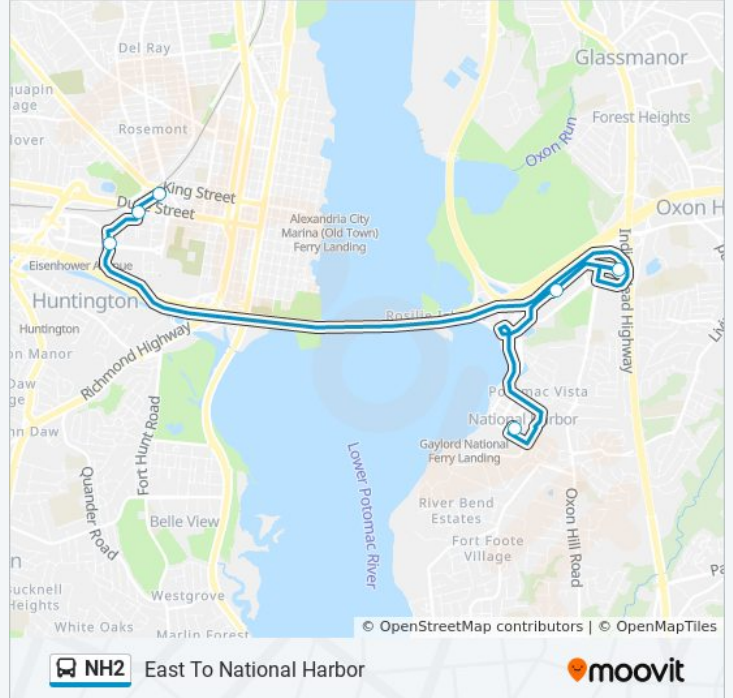

### Direction: East To National Harbor

6 stops

[VIEW LINE SCHEDULE](#)

King St-Old Town+Bay J

Dulany St & Duke St

Mill Rd+Eisenhower Av

Oxon Hill P+R+Bay A

Monument Av+Mgm Casino

St George Blvd & Waterfront St

### NH2 bus Info

**Direction:** East To National Harbor

**Stops:** 6

**Trip Duration:** 20 min

**Line Summary:**

**Direction: West To King Street-Old Town**

7 stops

[VIEW LINE SCHEDULE](#)

St George Blvd & Waterfront St

Oxon Hill Rd & Harborview Ave

Oxon Hill P+R+Bay A

Monument Av+Mgm Casino

Eisenhower Av + Swamp Fox Rd

Dulany St & Duke St

King St-Old Town+Bay J

**NH2 bus Time Schedule**