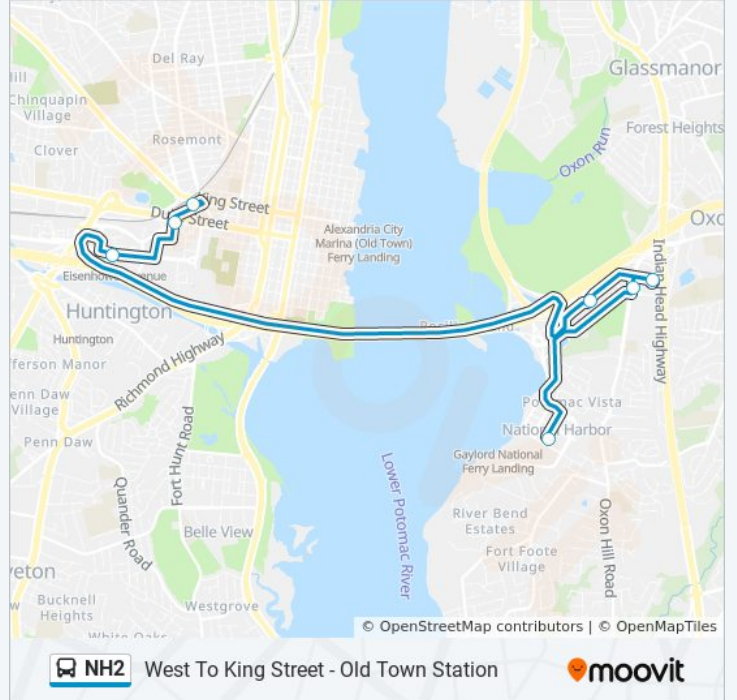

### Direction: East To National Harbor

6 stops

[VIEW LINE SCHEDULE](#)

King St-Old Town+Bay J

Dulany St & Duke St

Mill Rd+Eisenhower Av

Oxon Hill P+R+Bay A

Monument Av+Mgm Casino

St George Blvd & Waterfront St

Oxon Hill Rd & Harborview Ave

Oxon Hill P+R+Bay A

Monument Av+Mgm Casino

Eisenhower Av + Swamp Fox Rd

Dulany St & Duke St

King St-Old Town+Bay J

**NH2 bus Time Schedule**

West To King Street-Old Town Route Timetable:

Sunday	5:05 AM - 11:35 PM
Monday	5:05 AM - 11:35 PM
Tuesday	5:05 AM - 11:35 PM
Wednesday	5:05 AM - 11:35 PM
Thursday	5:05 AM - 11:35 PM
Friday	5:05 AM - 11:35 PM
Saturday	5:05 AM - 11:35 PM

**NH2 bus Info**

**Direction:** West To King Street-Old Town

**Stops:** 7

**Trip Duration:** 22 min

**Line Summary:**

NH2 bus time schedules and route maps are available in an offline PDF at [moovitapp.com](https://moovitapp.com). Use the [Moovit App](#) to see live bus times, train schedule or subway schedule, and step-by-step directions for all public transit in Washington, D.C. - Baltimore, MD.