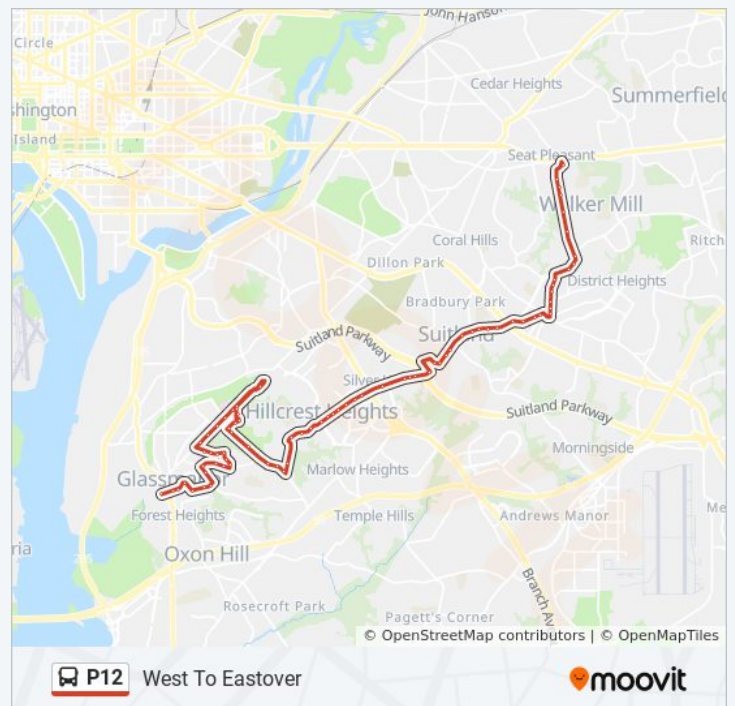

Silver Hill Rd+Brooks Dr

Silver Hill Rd+Porter Av

Silver Hill Rd & Suitland Rd

Silver Hill Rd & Swann Rd

Silver Hill Rd & Randall Rd

Suitland Station Rdwy & Suitland Fe

Suitland Station

Silver Hill Rd+Maywood Ln

Silver Hill Rd+Terrace Dr

Silver Hill Rd+Silver Park Dr

Silver Hill Rd+Old Silver Hill Rd

Iverson St & Iverson Mall

Iverson St+28 Av

Wednesday	12:00 AM - 11:30 PM
Thursday	12:00 AM - 11:30 PM
Friday	12:00 AM - 11:30 PM
Saturday	12:00 AM - 11:30 PM

P12 bus Info

Direction: West To Eastover

Stops: 78

Trip Duration: 57 min

Line Summary:

Iverson St+26 Av

Iverson St+25 Av

Iverson St+24 Av