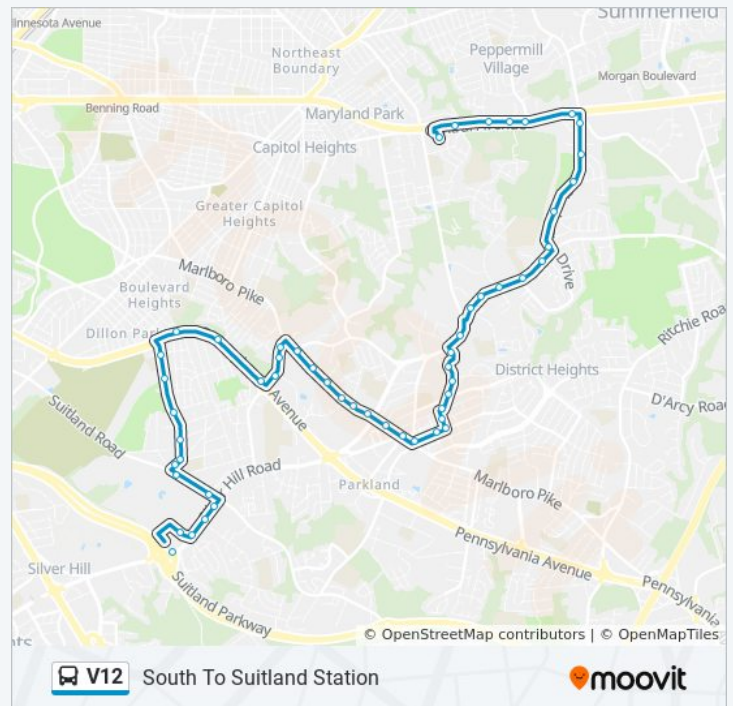

V12 bus Info

Direction: North To Addison Rd Station

Stops: 51

Trip Duration: 33 min

Line Summary:

Marlboro Pk+Delano Ln
 Marlboro Pk+Old Silver Hill Rd
 Gateway Bl+Marlboro Pk
 Gateway Bl+Blazer Dr
 Council Dr & Foster St
 Council Dr & Elmhurst St
 Rochelle Ave & Elmhurst St
 County Rd+District Heights Pw
 Rochelle Av+Atwood St
 Rochell Av+#1994
 Rochelle Av+Walker Mill Rd
 Walker Mill Rd+Baptist Church
 Walker Mill Rd+Addison Rd S
 Walker Mill Rd+Pine Grove Rd
 Walker Mill Rd+#6809
 Walker Mill Rd+Karen Bl
 Walker Mill Rd+Shady Glen Dr
 Walker Mill Rd+Wendover Dr
 Shady Glen Dr+Walker Mill Rd
 Shady Glen Dr+Beechnut Rd
 Shady Glen Dr+Millrace Rd
 Shady Glen Dr+Millwoof Dr
 Shady Glen Dr+Walker Mill Dr
 Central Av & Hill Rd
 Central Ave & Gentry La
 Central Av+Pepper Mill Dr
 Central Ave & Daimler Dr
 Central Ave + Cindy Ln
 Central Av & Soper La
 Addison Rd Station

Rochelle Av+Atwood St

County Rd+District Heights Pw

Rochelle Ave & Elmhurst St

Council Dr & Foster St

Council Dr & Gateway Blvd

Gateway Bl+Blazer Dr

Gateway Bl+County Rd

Marlboro Pk+Old Silver Hill Rd

Marlboro Pk+Delano Ln

Marlboro Pk+Silver Hill Rd

Marlboro Pk+Weber Dr

Marlboro Pk+Oakwood Ln

Marlboro Pk+Tanow Pl

Sunday	6:20 AM - 9:45 PM
Monday	4:35 AM - 11:45 PM
Tuesday	4:35 AM - 11:45 PM
Wednesday	4:35 AM - 11:45 PM
Thursday	4:35 AM - 11:45 PM
Friday	4:35 AM - 11:45 PM
Saturday	5:45 AM - 9:45 PM

V12 bus Info

Direction: South To Suitland Station

Stops: 53

Trip Duration: 35 min

Line Summary:

Marlboro Pk+Walker Mill Rd

Brooks Drive at Ridley Street

Brooks Dr & Marlboro Pike