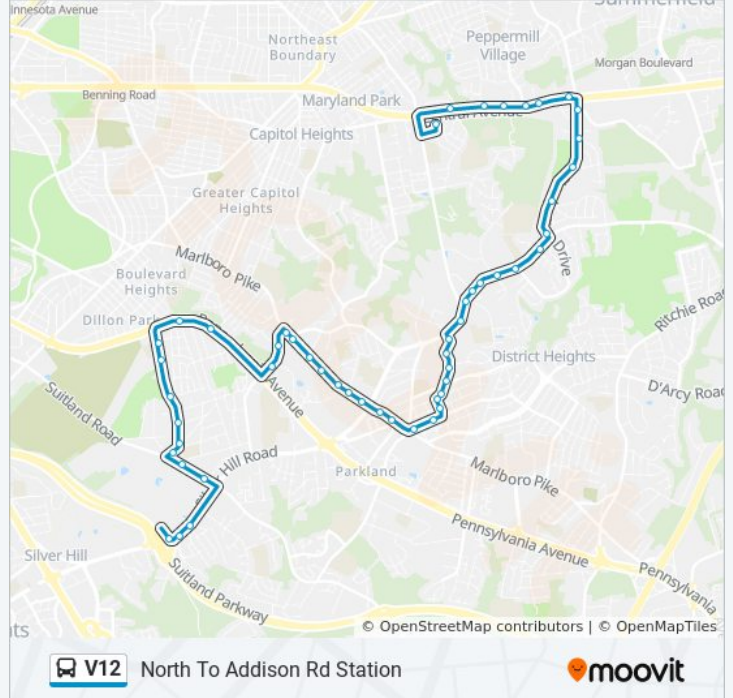

Direction: North To Addison Rd Station

51 stops

[VIEW LINE SCHEDULE](#)

- Suitland Station
- Silver Hill Rd & Parkway Terr Dr
- Silver Hill Rd & Randall Rd
- Suitland Rd & Huron Ave
- Suitland Road at Opp. Suitland Federal Center Gate 3
- Shadyside Av+Shadyside Garden Apt
- Shadyside Av+Lacy Av
- Shadyside Av+Howe Av
- Shadyside Av+Brookfield Dr
- Shadyside Av+#2104
- Shadyside Av+Bennett Av
- Pennsylvania Av+Lakewood St
- Pennsylvania Av+Spaulding Av
- Brooks Dr & Pennsylvania Ave
- Brooks Dr & Ridley St
- Marlboro Pk+Brooks Dr
- Marlboro Pk+Walker Mill Rd
- Marlboro Pk+Tanow Pl
- Marlboro Pk+Oakwood Ln
- Marlboro Pk+Weber Dr
- Marlboro Pk+Silver Hill Rd

V12 bus Info

Direction: North To Addison Rd Station

Stops: 51

Trip Duration: 33 min

Line Summary:

Marlboro Pk+Delano Ln
 Marlboro Pk+Old Silver Hill Rd
 Gateway Bl+Marlboro Pk
 Gateway Bl+Blazer Dr
 Council Dr & Foster St
 Council Dr & Elmhurst St
 Rochelle Ave & Elmhurst St
 County Rd+District Heights Pw
 Rochelle Av+Atwood St
 Rochell Av+#1994
 Rochelle Av+Walker Mill Rd
 Walker Mill Rd+Baptist Church
 Walker Mill Rd+Addison Rd S
 Walker Mill Rd+Pine Grove Rd
 Walker Mill Rd+#6809
 Walker Mill Rd+Karen Bl
 Walker Mill Rd+Shady Glen Dr
 Walker Mill Rd+Wendover Dr
 Shady Glen Dr+Walker Mill Rd
 Shady Glen Dr+Beechnut Rd
 Shady Glen Dr+Millrace Rd
 Shady Glen Dr+Millwoof Dr
 Shady Glen Dr+Walker Mill Dr
 Central Av & Hill Rd
 Central Ave & Gentry La
 Central Av+Pepper Mill Dr
 Central Ave & Daimler Dr
 Central Ave + Cindy Ln
 Central Av & Soper La
 Addison Rd Station

Central Ave & Daimler Dr

Central Av+Pepper Mill Dr

Central Av+Shady Glen Rd

Shady Glen Dr+Drumlea Rd

Shady Glen Dr+Millwoof Dr

Shady Glen Dr+Millrace Rd

Shady Glen Dr+Beechnut Rd

Shady Glen Dr+Walker Mill Rd

V12 bus Info

Direction: South To Suitland Station

Stops: 53

Trip Duration: 35 min

Line Summary:

Marlboro Pk+Walker Mill Rd

Brooks Drive at Ridley Street

Brooks Dr & Marlboro Pike