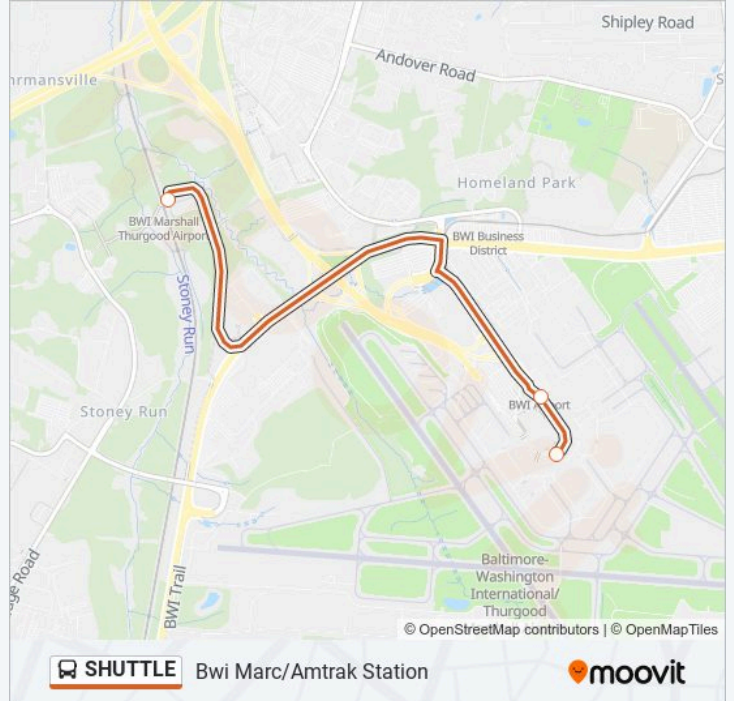

Direction: Bwi Terminal

6 stops

[VIEW LINE SCHEDULE](#)

Bwi Amtrak/Marc Station

Upper Level Terminal - Concourse A

Upper Level Terminal - Concourses B & C

Upper Level Terminal - Concourse D

Upper Level Terminal - Concourses D & E

Upper Level Terminal - Concourse E

SHUTTLE bus Time Schedule

Bwi Terminal Route Timetable:

Sunday	24 hours
Monday	24 hours
Tuesday	24 hours
Wednesday	24 hours
Thursday	24 hours
Friday	24 hours
Saturday	24 hours

SHUTTLE bus Info

Direction: Bwi Terminal

Stops: 6

Trip Duration: 12 min

Line Summary: