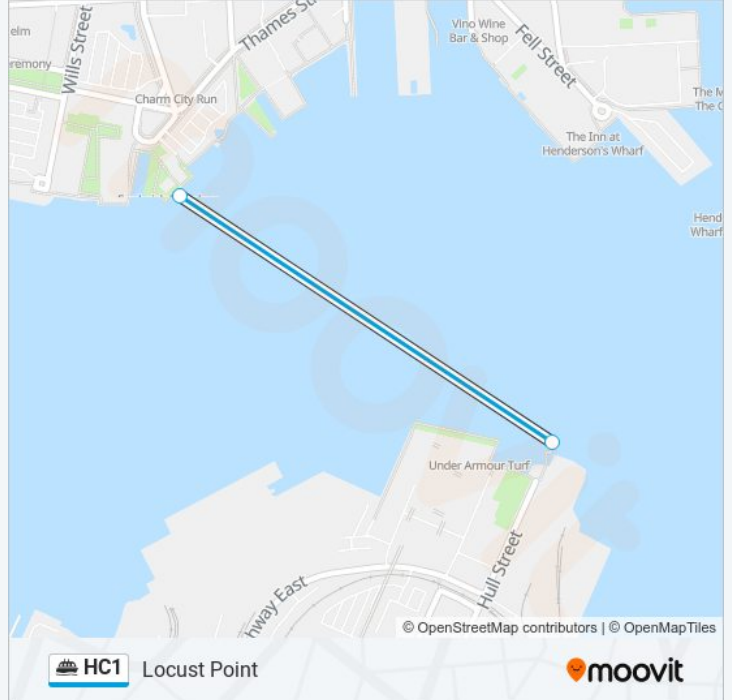

## Locust Point

Get The App

The HC1 ferry line (Locust Point) has 2 routes. For regular weekdays, their operation hours are:

(1) Locust Point: 6:00 AM - 8:00 PM (2) Maritime Park: 6:07 AM - 7:52 PM

Use the Moovit App to find the closest HC1 ferry station near you and find out when is the next HC1 ferry arriving.

### Direction: Locust Point

2 stops

[VIEW LINE SCHEDULE](#)

Maritime Park

Locust Point

### HC1 ferry Info

**Direction:** Locust Point

**Stops:** 2

**Trip Duration:** 7 min

**Line Summary:**

### Direction: Maritime Park

2 stops

[VIEW LINE SCHEDULE](#)

Locust Point

Maritime Park