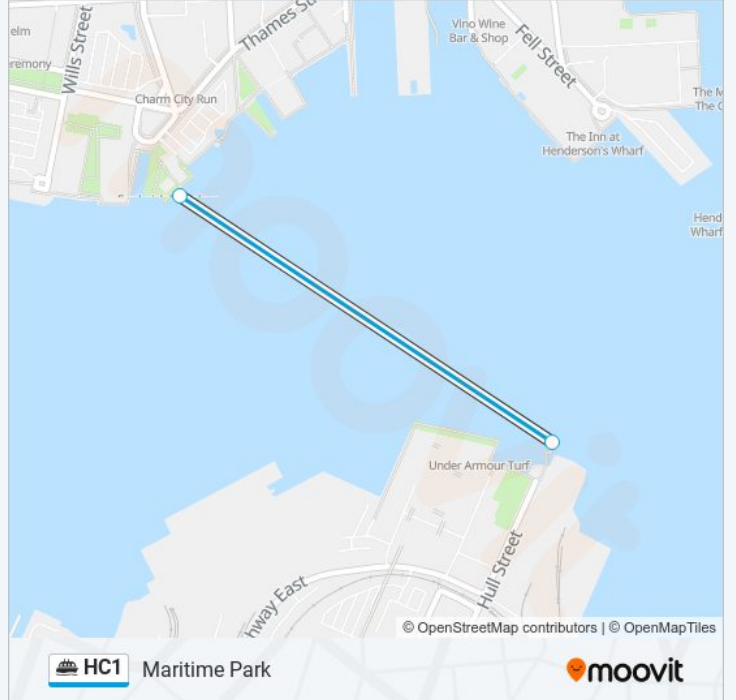

### Direction: Locust Point

2 stops

[VIEW LINE SCHEDULE](#)

Maritime Park

Locust Point

### Direction: Maritime Park

2 stops

[VIEW LINE SCHEDULE](#)

Locust Point

Maritime Park

### HC1 ferry Time Schedule

Maritime Park Route Timetable:

Sunday	Not Operational
Monday	6:07 AM - 7:52 PM
Tuesday	6:07 AM - 7:52 PM
Wednesday	6:07 AM - 7:52 PM
Thursday	6:07 AM - 7:52 PM
Friday	6:07 AM - 7:52 PM
Saturday	Not Operational

### HC1 ferry Info

**Direction:** Maritime Park

**Stops:** 2

**Trip Duration:** 7 min

**Line Summary:**

HC1 ferry time schedules and route maps are available in an offline PDF at [moovitapp.com](https://moovitapp.com). Use the Moovit App to see live bus times, train schedule or subway schedule, and step-by-step directions for all public transit in Washington, D.C. - Baltimore, MD.