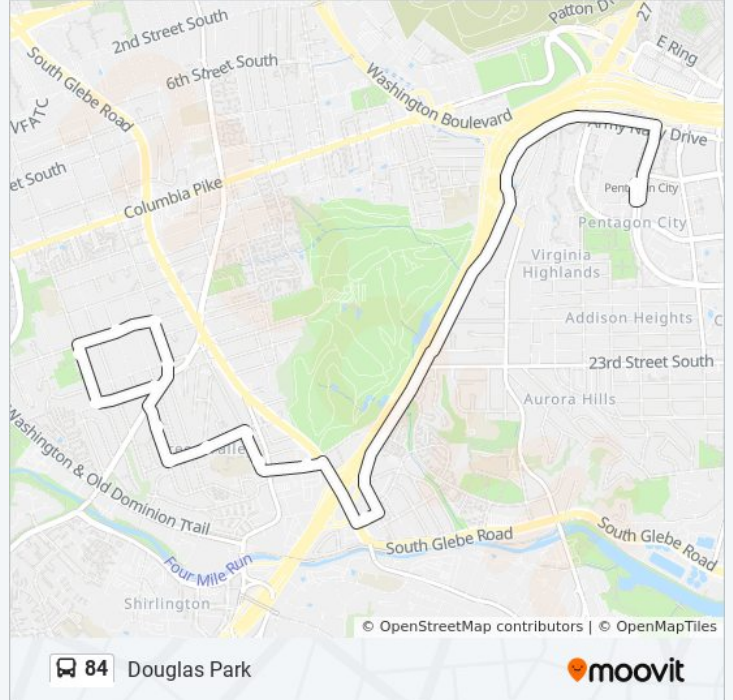

Direction: Douglas Park

15 stops

[VIEW LINE SCHEDULE](#)

S Hayes St Sb @ 12th St S FS

26th Rd S Wb @ S Glebe Rd MB

24th Rd S Wb @ S Glebe Rd FS

S Kenmore St + 24th St

S Kenmore St & S 22nd St

S Quincy St Sb @ 19th St S Ns

19th St S Eb @ S Nelson St Ns

S Hayes St Sb @ 12th St S FS

84 bus Time Schedule

Douglas Park Route Timetable:

Sunday	Not Operational
Monday	3:40 PM - 7:20 PM
Tuesday	3:40 PM - 7:20 PM
Wednesday	3:40 PM - 7:20 PM
Thursday	3:40 PM - 7:20 PM
Friday	3:40 PM - 7:20 PM
Saturday	Not Operational

84 bus Info

Direction: Douglas Park

Stops: 15

Trip Duration: 37 min

Line Summary:

Direction: Pentagon City

15 stops

[VIEW LINE SCHEDULE](#)