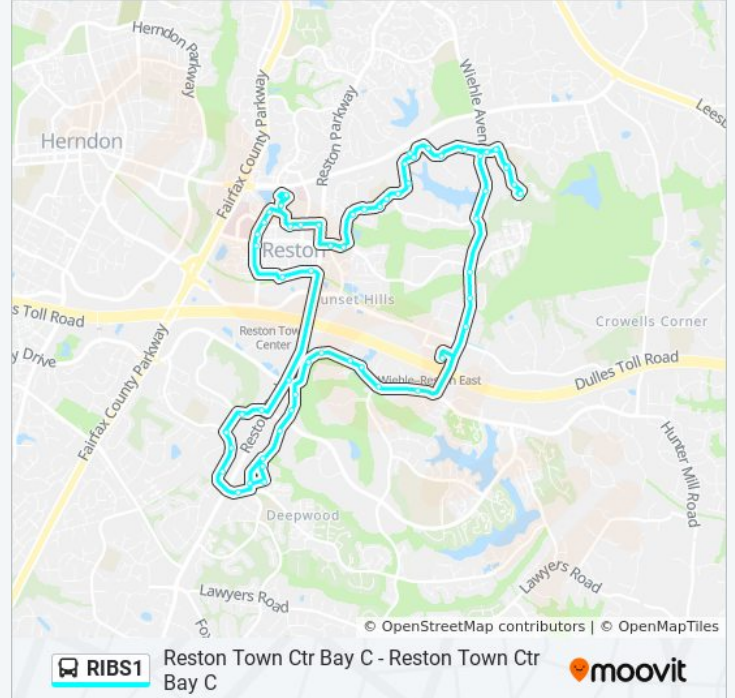

Wiehle And Inlet

Wiehle Ave And Fairway Dr

Wiehle Av And North Shore Dr

Wiehle And Chestnut Grove

Wiehle And Isaac Newton South

Wiehle Metro Bay B

Sunrise Valley Dr And Centennial Park

Sunrise Valley Dr And Association Dr (West)

Sunrise Valley Dr And Indian Ridge Rd

Sunrise Valley Dr And Roland Clarke Pl

Sunrise Valley Dr And Int'L Ctr

11830 Sunrise Valley Dr

Colts Neck Rd And Sunrise Valley Dr

Colts Neck Rd And Royal Fern Ct

Colts Neck And Greywing

Colts Neck And Hunter Woods

Hunter Woods Plz And Colts Neck

Hunters Woods Village Ctr

Colts Neck And Hunters Square Ct

Glade And Ridgehampton

Glade And Green Range

Glade And Millrace

Pinecrest Rd And Glade Dr

S Lakes Dr And Pinecrest Rd

S Lakes Dr And Reston Pkwy

Reston And Sunrise Valley

Reston Town Center Metro Bay L

Town Ctr Pw And Sunset Hills

Reston Town Ctr Bay C

RIBS1 bus time schedules and route maps are available in an offline PDF at [moovitapp.com](https://moovitapp.com). Use the [Moovit App](#) to see live bus times, train schedule or subway schedule, and step-by-step directions for all public transit in Washington, D.C. - Baltimore, MD.