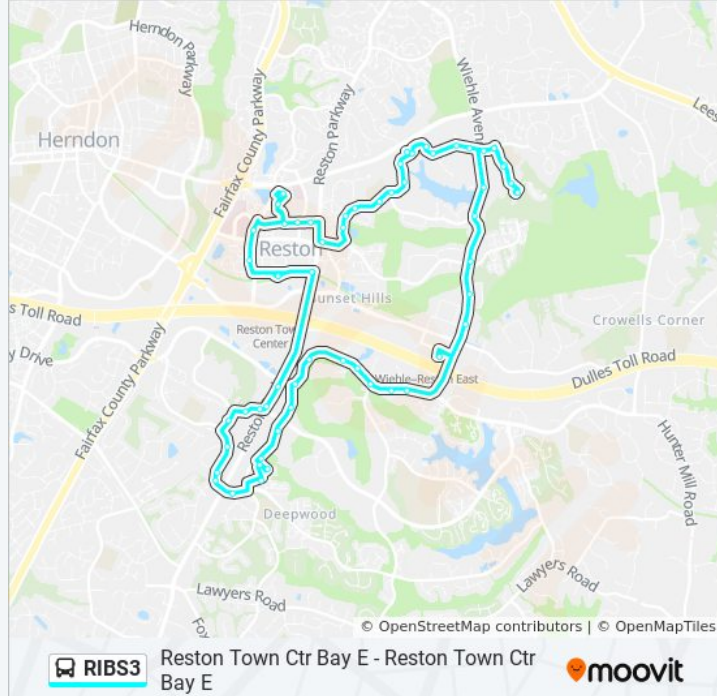

RIBS3 bus Info

Direction: Ribs 3 Hunters Woods - Reston Town Ctr

Stops: 59

Trip Duration: 55 min

Line Summary:

Sunrise Valley Dr And Indian Ridge Rd

Sunrise Valley Dr And Soapstone Dr

Sunrise Valley Dr And Association Dr

Sunrise Valley Dr And Wethersfield Ct

Wiehle Metro Bay C

Wiehle Ave And Roger Bacon Dr

Wiehle And Chestnut Grove

Wiehle And North Shore

Wiehle And Fairway

Wiehle Ave And Inlet Ct

North Shore And Wiehle

North Shore And Wainwright (Sout

N Shore Dr And Jonathan Wy

Temporary And Jonathan

Bowman Towne Dr And Fountain Dr

Bowman Towne Dr And Fountain Dr (West)

Bowman Towne Dr And Cameron Glen Dr

North County Human Services Ctr

Health Clinic

Reston Hospital Center

Town Center Pw And Market

Reston Town Ctr

RIBS3 bus time schedules and route maps are available in an offline PDF at moovitapp.com. Use the [Moovit App](#) to see live bus times, train schedule or subway schedule, and step-by-step directions for all public transit in Washington, D.C. - Baltimore, MD.