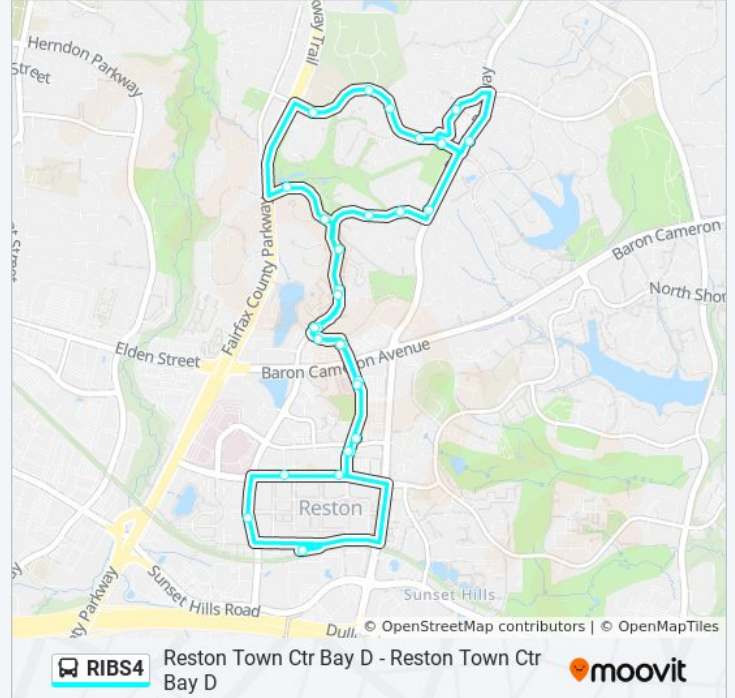

RIBS4 bus Info

Direction: Ribs 4 North Point - Reston Town Ctr

Stops: 38

Trip Duration: 30 min

Line Summary:

North Point Village Ctr

Reston Pkwy And Bennington Woods Rd

Bennington Woods Rd And Harvest Green Dr

Bennington Woods Rd And Trails Edge La

Bennington Woods And Moss Point

Bennington Woods Rd And Whisperhill Dr

Bennington Woods Rd And Waterside View Dr

Stevenage Rd And Bennington Woods Rd

Bracknell Dr And Stevenage Rd

Fountain Dr And Baron Cameron Ave

Fountain And Spectrum Ctr

Fountain Dr And Bowman Towne Dr

New Dominion Pkwy And Fountain Dr

New Dominion Pkwy And Explorer St

Town Center Pw And Market

Reston Town Ctr

Reston Town Center Metro Bay G

RIBS4 bus time schedules and route maps are available in an offline PDF at moovitapp.com. Use the [Moovit App](#) to see live bus times, train schedule or subway schedule, and step-by-step directions for all public transit in Washington, D.C. - Baltimore, MD.