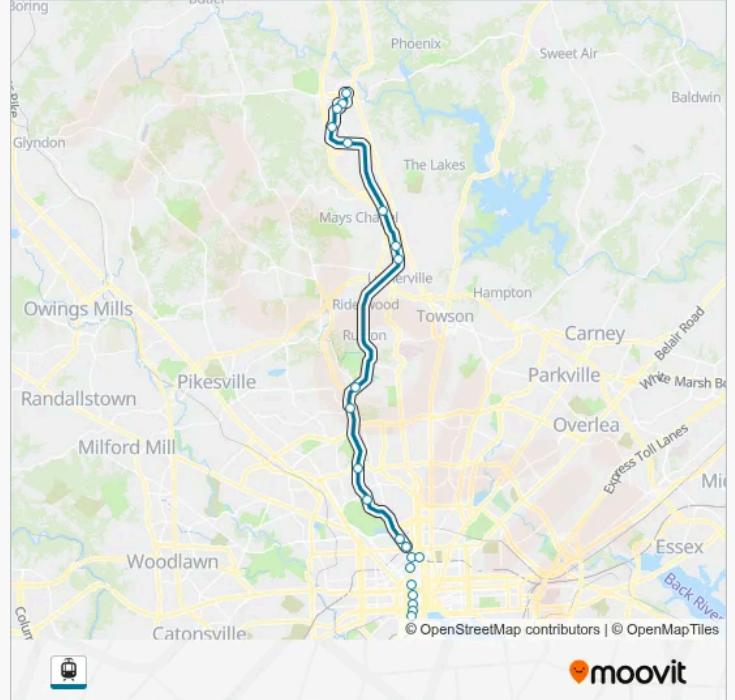

**LIGHT RAILLINK light rail Info****Direction:** Northbound**Stops:** 34**Trip Duration:** 55 min**Line Summary:**

North Avenue

Mta Light Rail Division

Woodberry

Cold Spring Lane

Mt. Washington

Falls Road

Lutherville

Timonium

Fairgrounds

Warren Road

Gilroy Road

Mccormick Road

Pepper Road

Hunt Valley

**Direction: Southbound**

34 stops

[VIEW LINE SCHEDULE](#)

Hunt Valley

Pepper Road

Mccormick Road

Gilroy Road

Warren Road

Fairgrounds

Timonium

Lutherville

Falls Road

Mt. Washington

Cold Spring Lane

Woodberry

Mta Light Rail Division

North Avenue