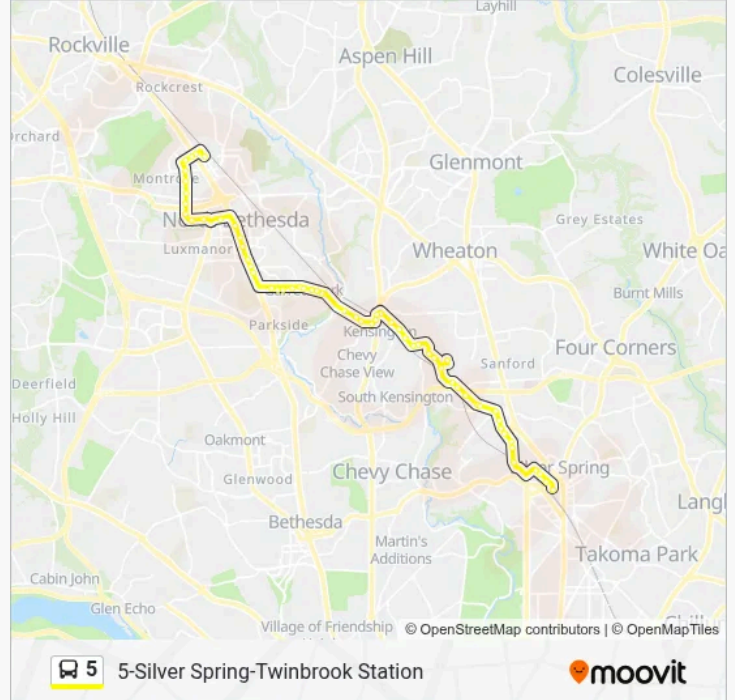

Seminary Rd & Birch Dr

Seminary Rd & Warren St

Seminary Rd & Brookville Rd

2nd Ave & Rookwood Rd

2nd Ave & Glen Ross Rd

2nd Ave & Hanover St

2nd Ave & 16th St

16th St & Lyttonsville Rd

16th St & @8600 (Suburban Tower Apts)

2nd Ave & Spring St

2nd Ave & @1400

2nd Ave & Colesville Rd

Silver Spring Station & Bay 232

**Direction: Silver Spring**

58 stops

[VIEW LINE SCHEDULE](#)

Twinbrook Station & Bay J

Halpine Rd & Rockville Pike

Halpine Rd & Rockville Pike

Halpine Rd & Congressional Plaza

E Jefferson St & Rollins Ave

E Jefferson St & Landow House

E Jefferson St & Montrose Rd

E Jefferson St & Montrose Rd