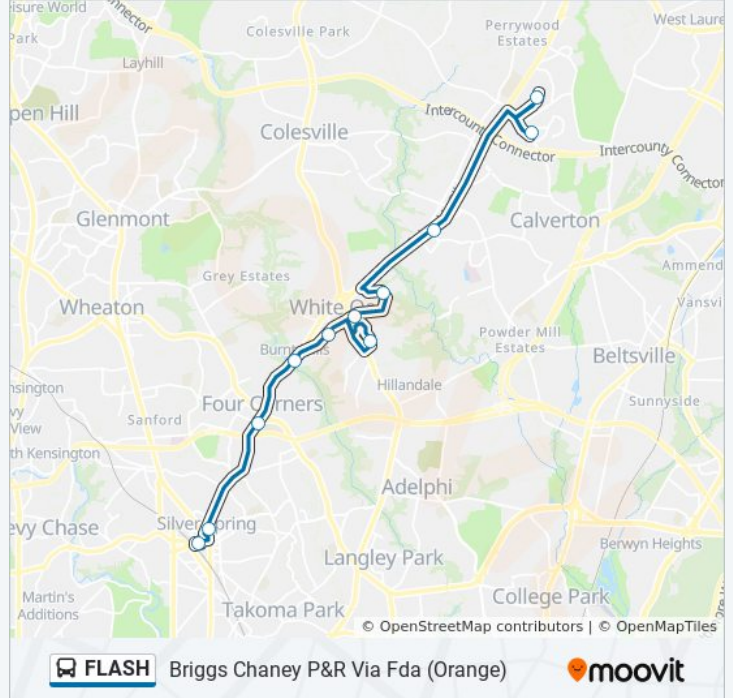

Use the Moovit App to find the closest FLASH bus station near you and find out when is the next FLASH bus arriving.

Direction: Briggs Chaney P&R Via Fda (Orange)

11 stops

[VIEW LINE SCHEDULE](#)

Silver Spring Station & Bay 229

Fenton St Northbound &

Four Corners Northbound &

Burnt Mills Northbound &

Lockwood Dr & Northwest Dr

Federal Drug Administration Fda &

White Oak Northbound &

April Lane Northbound &

Tech Rd Northbound &

Castle Blvd &

Briggs Chaney Park & Ride &

FLASH bus Time Schedule

Briggs Chaney P&R Via Fda (Orange) Route

Timetable:

Sunday	Not Operational
Monday	5:39 AM - 9:25 AM
Tuesday	5:39 AM - 9:25 AM
Wednesday	5:39 AM - 9:25 AM
Thursday	5:39 AM - 9:25 AM
Friday	5:39 AM - 9:25 AM
Saturday	Not Operational

FLASH bus Info**Direction:** Briggs Chaney P&R Via Fda (Orange)**Stops:** 11**Trip Duration:** 39 min**Line Summary:**

Direction: Briggs Chaney Park & Ride (Orange)

10 stops

[VIEW LINE SCHEDULE](#)

- Silver Spring Station & Bay 229
- Fenton St Northbound &
- Four Corners Northbound &
- Burnt Mills Northbound &
- Lockwood Dr & Northwest Dr
- White Oak Northbound &
- April Lane Northbound &
- Tech Rd Northbound &
- Castle Blvd &
- Briggs Chaney Park & Ride &