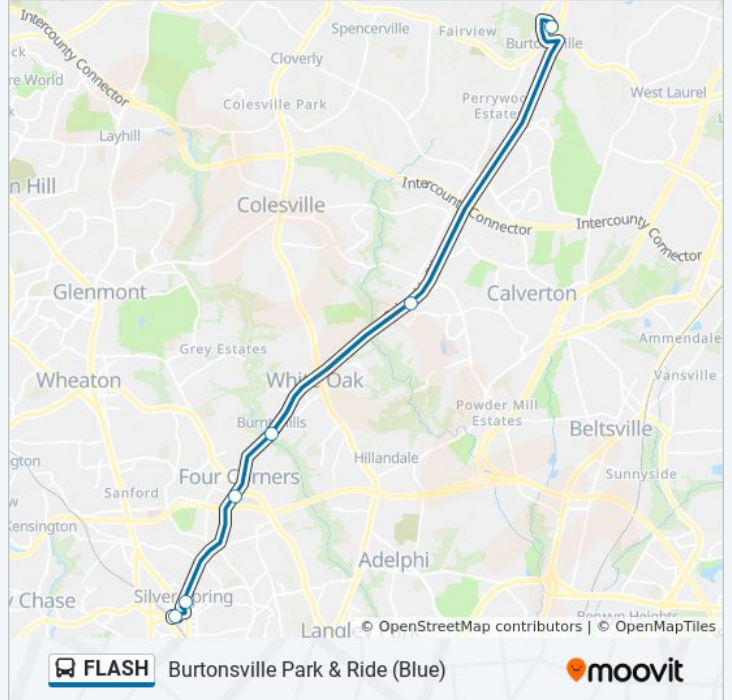

Use the Moovit App to find the closest FLASH bus station near you and find out when is the next FLASH bus arriving.

Direction: Briggs Chaney P&R Via Fda (Orange)

11 stops

[VIEW LINE SCHEDULE](#)

Silver Spring Station & Bay 229

Fenton St Northbound &

Four Corners Northbound &

Burnt Mills Northbound &

Lockwood Dr & Northwest Dr

Federal Drug Administration Fda &

White Oak Northbound &

April Lane Northbound &

Tech Rd Northbound &

FLASH bus Info**Direction:** Briggs Chaney P&R Via Fda (Orange)**Stops:** 11**Trip Duration:** 39 min**Line Summary:**

Direction: Briggs Chaney Park & Ride (Orange)

10 stops

[VIEW LINE SCHEDULE](#)

- Silver Spring Station & Bay 229
- Fenton St Northbound &
- Four Corners Northbound &
- Burnt Mills Northbound &
- Lockwood Dr & Northwest Dr
- White Oak Northbound &
- April Lane Northbound &
- Tech Rd Northbound &
- Castle Blvd &
- Briggs Chaney Park & Ride &

Stops: 6

Trip Duration: 35 min

Line Summary:

Direction: Silver Spring Station (Blue)

6 stops

[VIEW LINE SCHEDULE](#)

- Burtonsville Park & Ride &
- Tech Rd Southbound &
- Burnt Mills Southbound &
- Four Corners Southbound &
- Colesville Rd & Fenton St Sb
- Silver Spring Station & Bay 229