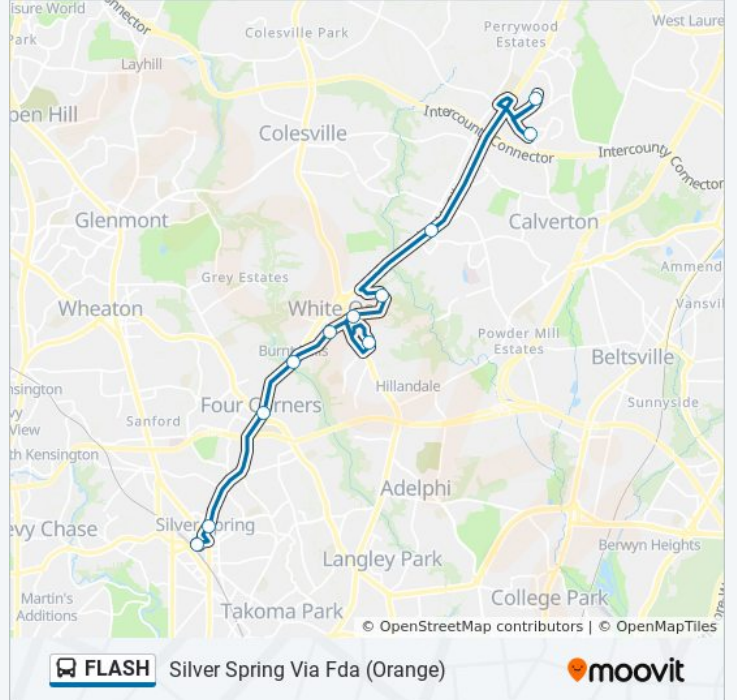

Use the Moovit App to find the closest FLASH bus station near you and find out when is the next FLASH bus arriving.

Direction: Briggs Chaney P&R Via Fda (Orange)

11 stops

[VIEW LINE SCHEDULE](#)

Silver Spring Station & Bay 229

Fenton St Northbound &

Four Corners Northbound &

Burnt Mills Northbound &

Lockwood Dr & Northwest Dr

Federal Drug Administration Fda &

White Oak Northbound &

April Lane Northbound &

Tech Rd Northbound &

FLASH bus Info**Direction:** Briggs Chaney P&R Via Fda (Orange)**Stops:** 11**Trip Duration:** 39 min**Line Summary:**

Direction: Briggs Chaney Park & Ride (Orange)

10 stops

[VIEW LINE SCHEDULE](#)

- Silver Spring Station & Bay 229
- Fenton St Northbound &
- Four Corners Northbound &
- Burnt Mills Northbound &
- Lockwood Dr & Northwest Dr
- White Oak Northbound &
- April Lane Northbound &
- Tech Rd Northbound &
- Castle Blvd &
- Briggs Chaney Park & Ride &

FLASH bus Info

Direction: Silver Spring Via Fda (Orange)

Stops: 11

Trip Duration: 39 min

Line Summary:

FLASH bus time schedules and route maps are available in an offline PDF at moovitapp.com. Use the [Moovit App](#) to see live bus times, train schedule or subway schedule, and step-by-step directions for all public transit in Washington, D.C. - Baltimore, MD.