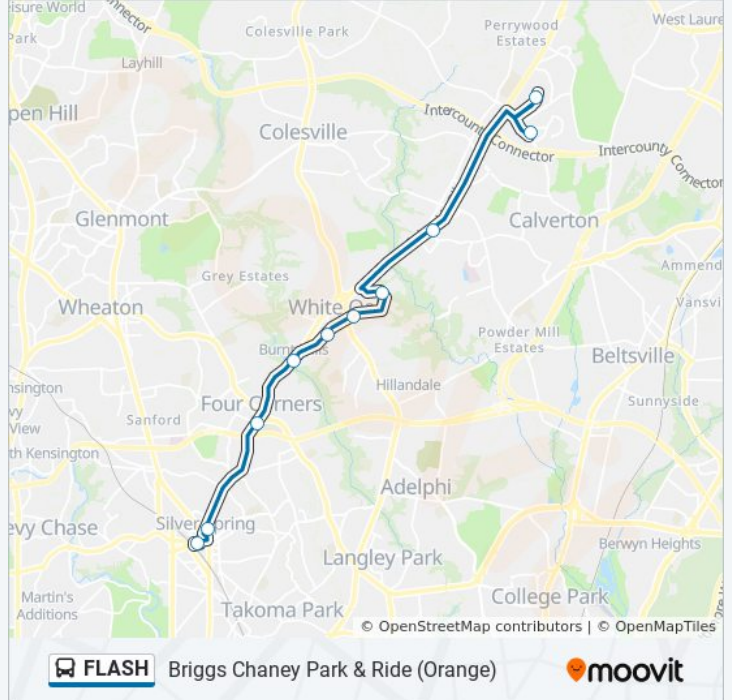

Use the Moovit App to find the closest FLASH bus station near you and find out when is the next FLASH bus arriving.

Direction: Briggs Chaney P&R Via Fda (Orange)

11 stops

[VIEW LINE SCHEDULE](#)

Silver Spring Station & Bay 229

FLASH bus Info**Direction:** Briggs Chaney P&R Via Fda (Orange)**Stops:** 11**Trip Duration:** 39 min**Line Summary:**

Direction: Briggs Chaney Park & Ride (Orange)

10 stops

[VIEW LINE SCHEDULE](#)

- Silver Spring Station & Bay 229
- Fenton St Northbound &
- Four Corners Northbound &
- Burnt Mills Northbound &
- Lockwood Dr & Northwest Dr
- White Oak Northbound &
- April Lane Northbound &
- Tech Rd Northbound &
- Castle Blvd &
- Briggs Chaney Park & Ride &

FLASH bus Time Schedule

Briggs Chaney Park & Ride (Orange) Route

Timetable:

Sunday	12:10 AM - 11:55 PM
Monday	12:10 AM - 11:55 PM
Tuesday	12:10 AM - 11:55 PM
Wednesday	12:10 AM - 11:55 PM
Thursday	12:10 AM - 11:55 PM
Friday	12:10 AM - 11:55 PM
Saturday	12:10 AM - 11:55 PM

FLASH bus Info

Direction: Briggs Chaney Park & Ride (Orange)

Stops: 10

Trip Duration: 34 min

Line Summary:

Direction: Burtonsville Park & Ride (Blue)

6 stops

[VIEW LINE SCHEDULE](#)