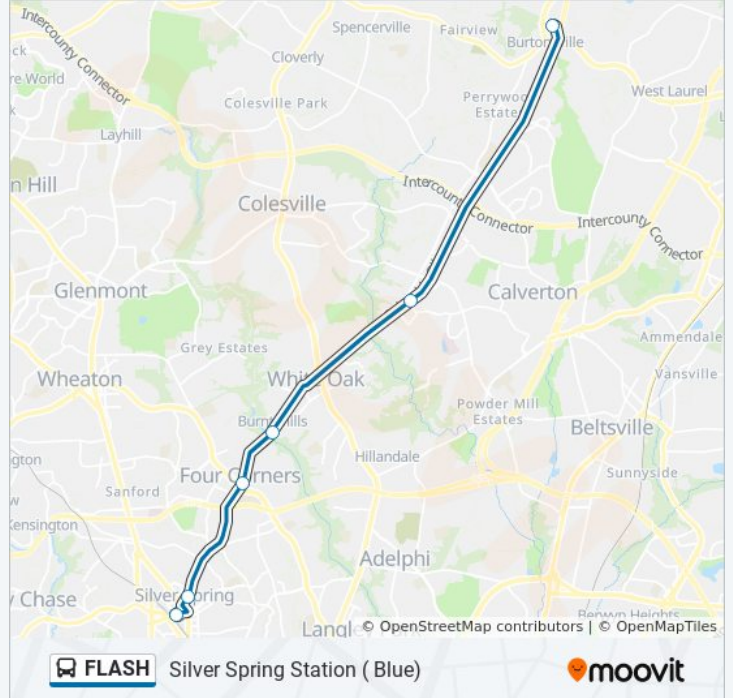

FLASH bus Info**Direction:** Briggs Chaney P&R Via Fda (Orange)**Stops:** 11**Trip Duration:** 39 min**Line Summary:**

Direction: Briggs Chaney Park & Ride (Orange)

10 stops

[VIEW LINE SCHEDULE](#)

- Silver Spring Station & Bay 229
- Fenton St Northbound &
- Four Corners Northbound &
- Burnt Mills Northbound &
- Lockwood Dr & Northwest Dr
- White Oak Northbound &
- April Lane Northbound &
- Tech Rd Northbound &
- Castle Blvd &
- Briggs Chaney Park & Ride &

Stops: 6

Trip Duration: 35 min

Line Summary:

Direction: Silver Spring Station (Blue)

6 stops

[VIEW LINE SCHEDULE](#)

- Burtonsville Park & Ride &
- Tech Rd Southbound &
- Burnt Mills Southbound &
- Four Corners Southbound &
- Colesville Rd & Fenton St Sb
- Silver Spring Station & Bay 229

FLASH bus Time Schedule

Silver Spring Station (Blue) Route Timetable:

Sunday	Not Operational
Monday	5:15 AM - 6:29 PM
Tuesday	5:15 AM - 6:29 PM
Wednesday	5:15 AM - 6:29 PM
Thursday	5:15 AM - 6:29 PM
Friday	5:15 AM - 6:29 PM
Saturday	Not Operational

FLASH bus Info

Direction: Silver Spring Station (Blue)

Stops: 6

Trip Duration: 26 min

Line Summary:

Direction: Silver Spring Station (Orange)

10 stops

[VIEW LINE SCHEDULE](#)