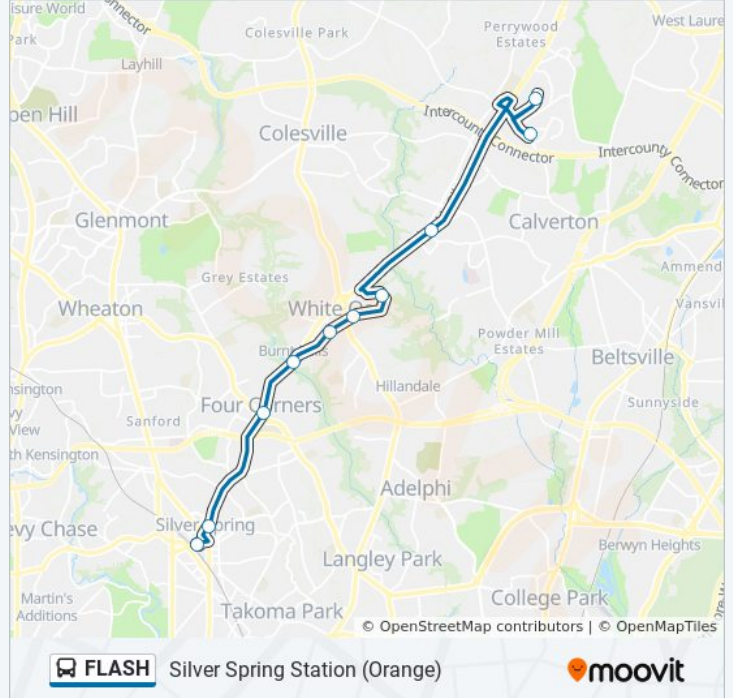

FLASH bus Info

Direction: Silver Spring Station (Blue)

Stops: 6

Trip Duration: 26 min

Line Summary:

Direction: Silver Spring Station (Orange)

10 stops

[VIEW LINE SCHEDULE](#)

- Briggs Chaney Park & Ride &
- Castle Blvd &
- Tech Rd Southbound &
- April Lane Southbound &
- White Oak Southbound &
- Oak Leaf Southbound &
- Burnt Mills Southbound &
- Four Corners Southbound &
- Colesville Rd & Fenton St Sb
- Silver Spring Station & Bay 229

FLASH bus Time Schedule

Silver Spring Station (Orange) Route Timetable:

Sunday	12:00 AM - 11:45 PM
Monday	12:00 AM - 11:45 PM
Tuesday	12:00 AM - 11:45 PM
Wednesday	12:00 AM - 11:45 PM
Thursday	12:00 AM - 11:45 PM
Friday	12:00 AM - 11:45 PM
Saturday	12:00 AM - 11:45 PM

FLASH bus Info

Direction: Silver Spring Station (Orange)

Stops: 10

Trip Duration: 35 min

Line Summary:

Direction: Silver Spring Via Fda (Orange)

11 stops

[VIEW LINE SCHEDULE](#)