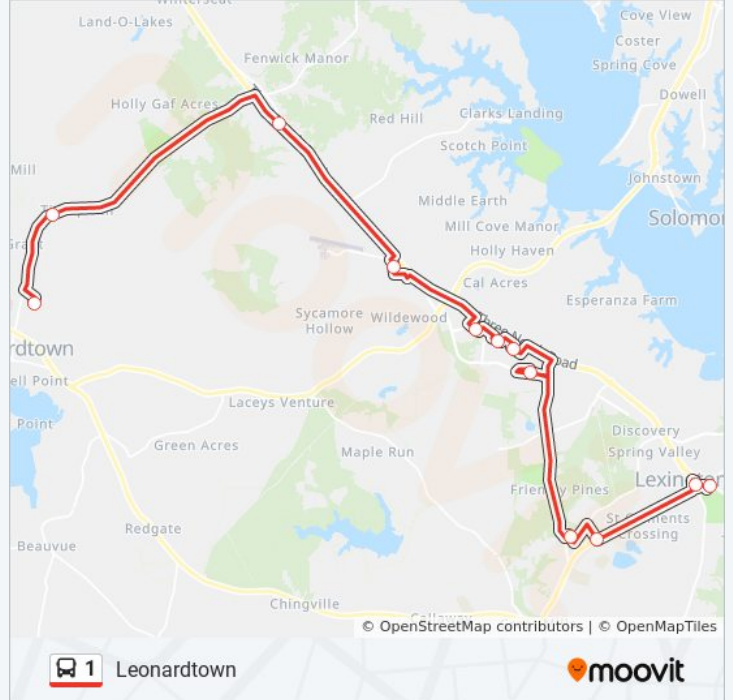

Direction: Leonardtown

12 stops

[VIEW LINE SCHEDULE](#)

- Tulagi Place
- Great Mills Rd. at Millison Plaza
- Westbury Blvd. at Great Mills Rd. Nb
- Fox Chase Dr. at Lexington Dr. Nb
- Amber Dr. And Meath Rd. (Hickory Hills) Nb
- Wal-Mart Nb
- Laurel Glen Shopping Center (K-Mart) Nb
- First Colony Target Nb
- Wildewood Center (Medical Center/Belk) Nb
- Md 235 Opp. Hollywood Medical Center Nb
- Md 245 Opp. Mcintosh Rd. Nb
- Government Center Nb

1 bus Info

Direction: Leonardtown

Stops: 12

Trip Duration: 56 min

Line Summary:

Direction: Lexington Park

14 stops

[VIEW LINE SCHEDULE](#)

- Government Center
- Md 245 Opp. Mcintosh Rd. Sb
- Md 235 S. Opp. Hollywood Medical Center
- Bean Medical Center
- Pathways (Airport View Rd.)
- Wildewood Center (Medical Center/Belk)
- First Colony Target
- Laurel Glen Shopping Center (K-Mart)
- Wal-Mart
- Amber Dr. And Meath Rd. (Hickory Hills)
- Fox Chase Dr. at Lexington Dr.
- Westbury Blvd. at Great Mills Rd.
- Lexington Park Library
- Tulagi Place