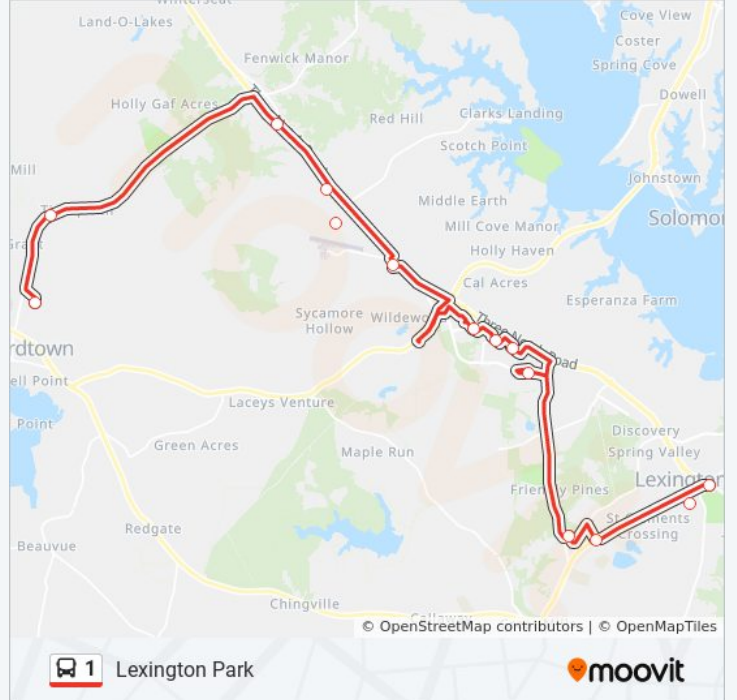

1 bus time schedules and route maps are available in an offline PDF at moovitapp.com. Use the [Moovit App](#) to see live bus times, train schedule or subway schedule, and step-by-step directions for all public transit in Washington, D.C. - Baltimore, MD.

[About Moovit](#) • [MaaS Solutions](#) • [Supported Countries](#) • [Mooviter Community](#)

© 2024 Moovit - All Rights Reserved

Check Live Arrival Times