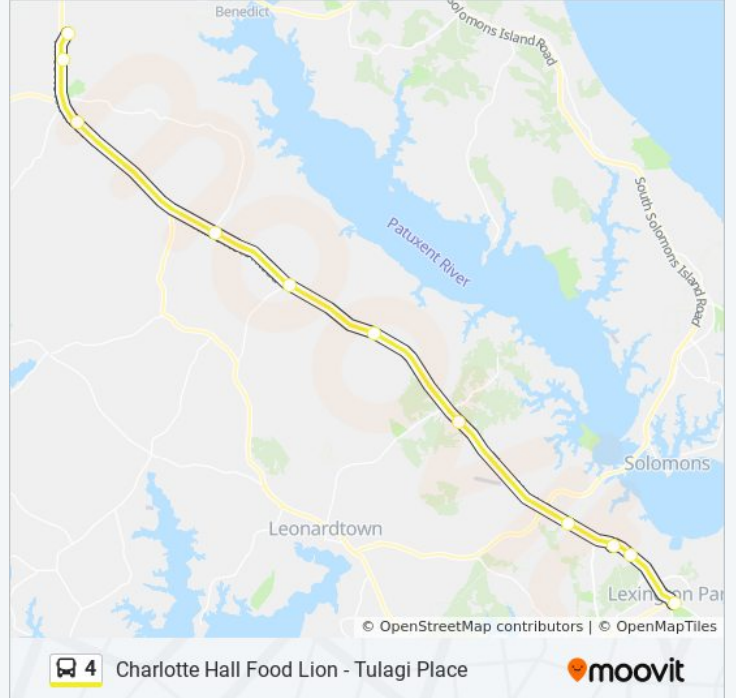

Direction: Lexington Park

13 stops

[VIEW LINE SCHEDULE](#)

- Charlotte Hall Food Lion
- Charlotte Hall Veterans Home
- Md 5 S. at New Market Plaza
- Md 235 And Md 5. (Wawa)
- Md 247 And Md 235
- Md 235 S. And S. Sandgates Rd. 71
- Md 235 S. Opp. Hollywood Medical Center
- Pathways (Airport View Rd.)
- Md 235 S. And Old Rolling Rd.
- San Souci Plaza
- J. Patrick Jarboe Medical Center
- Md 235 S. And Valley Dr.
- Tulagi Place

4 bus Time Schedule

Lexington Park Route Timetable:

Sunday	Not Operational
Monday	8:00 AM - 6:00 PM
Tuesday	8:00 AM - 6:00 PM
Wednesday	8:00 AM - 6:00 PM
Thursday	8:00 AM - 6:00 PM
Friday	8:00 AM - 6:00 PM
Saturday	Not Operational

4 bus Info

Direction: Lexington Park

Stops: 13

Trip Duration: 55 min

Line Summary: