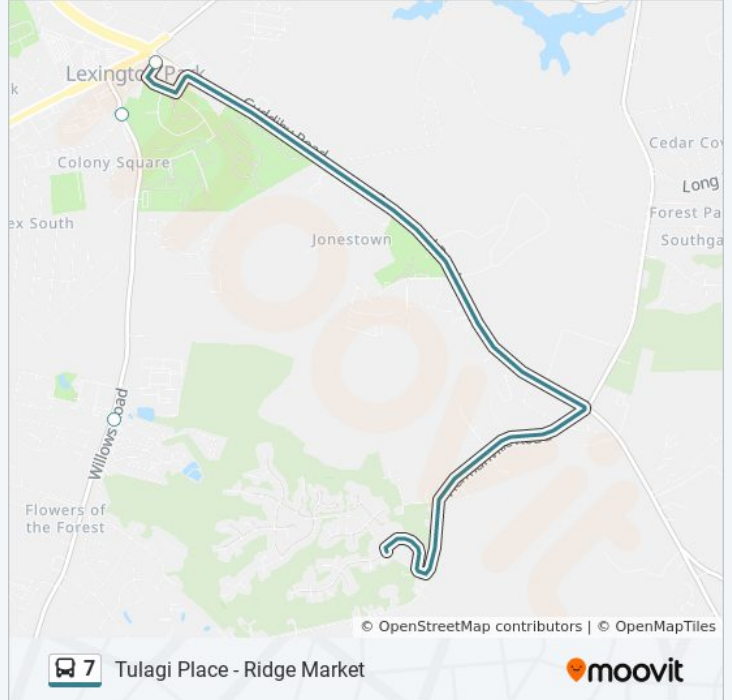

Direction: Lexington Park

8 stops

[VIEW LINE SCHEDULE](#)

Ridge Market

Md 5 Opp. St. Peter Claver Rd.

Md 5 at St. Mary's College

Md 5 And Md 489

Md 5 And Willows Rd.

Willows Rd. at Abberly Crest

Willows Rd. And Shangri-La Dr.

Tulagi Place

7 bus Time Schedule

Lexington Park Route Timetable:

Sunday	Not Operational
Monday	7:11 PM
Tuesday	7:11 PM
Wednesday	7:11 PM
Thursday	7:11 PM
Friday	7:11 PM
Saturday	7:28 AM - 7:11 PM

7 bus Info

Direction: Lexington Park

Stops: 8

Trip Duration: 22 min

Line Summary:

Direction: Ridge

7 stops

[VIEW LINE SCHEDULE](#)

Tulagi Place

Baywoods Rd. And Castaway Cir.

Green Leaf Rd. And Silver State Dr.

Md 235 And Leachburg Rd.

Md 235 And Trapp Rd.

Md 5 at Southridge Lounge

Ridge Market

7 bus Time Schedule