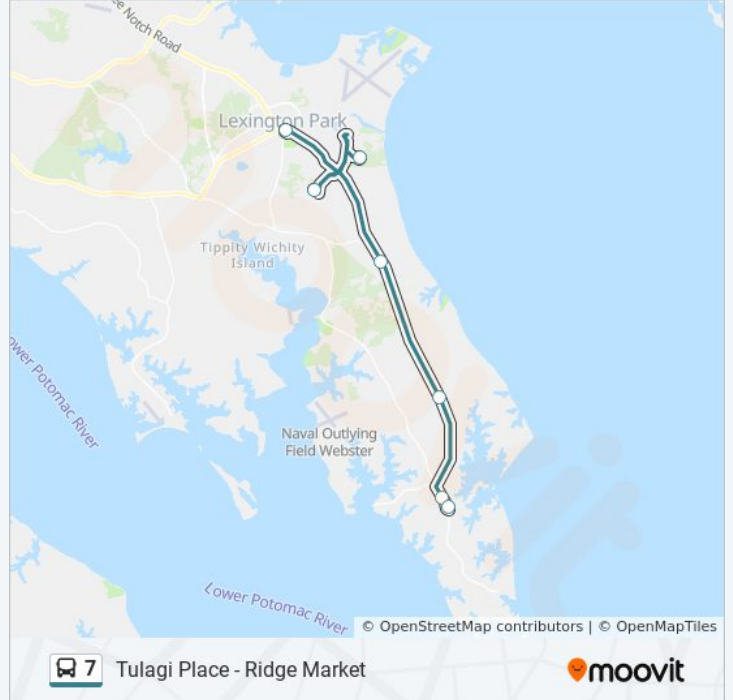

7 bus time schedules and route maps are available in an offline PDF at moovitapp.com. Use the [Moovit App](#) to see live bus times, train schedule or subway schedule, and step-by-step directions for all public transit in Washington, D.C. - Baltimore, MD.

[About Moovit](#) • [MaaS Solutions](#) • [Supported Countries](#) • [Mooviter Community](#)

© 2024 Moovit - All Rights Reserved

Check Live Arrival Times