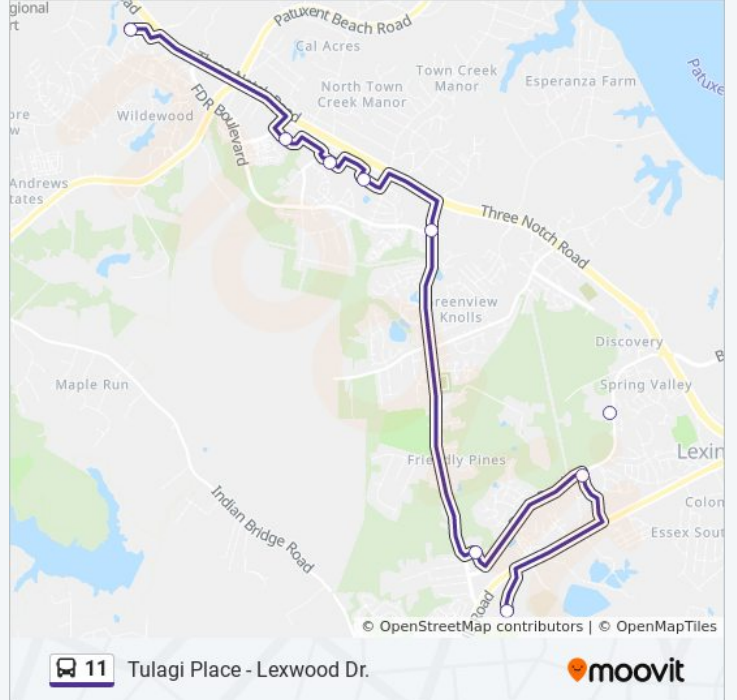

Direction: California

6 stops

[VIEW LINE SCHEDULE](#)

- Lexwood Dr.
- Great Mills Rd. at St. Mary's Square
- Tulagi Place
- Md 235 N. And Mcarthur Blvd San Souci Plaza
- Md 235 N. And Shady Mile Dr.
- Wildewood Center Nb (Sprint)

11 bus Info

Direction: California
Stops: 6
Trip Duration: 26 min
Line Summary:

Direction: Great Mills

10 stops

[VIEW LINE SCHEDULE](#)

- Tulagi Place
- Wildewood Center (Sprint)
- First Colony Target
- Laurel Glen Shopping Center (K-Mart)
- Wal-Mart
- Chancellor's Run Rd. And Amber Dr.
- Fox Chase Dr. at Lexington Dr.
- Lexington Park Active Adult Community
- Liberty St. And Pegg Rd.
- Lexwood Dr.

11 bus Info

Direction: Great Mills

Stops: 10

Trip Duration: 27 min

Line Summary:

11 bus time schedules and route maps are available in an offline PDF at moovitapp.com. Use the [Moovit App](#) to see live bus times, train schedule or subway schedule, and step-by-step directions for all public transit in Washington, D.C. - Baltimore, MD.