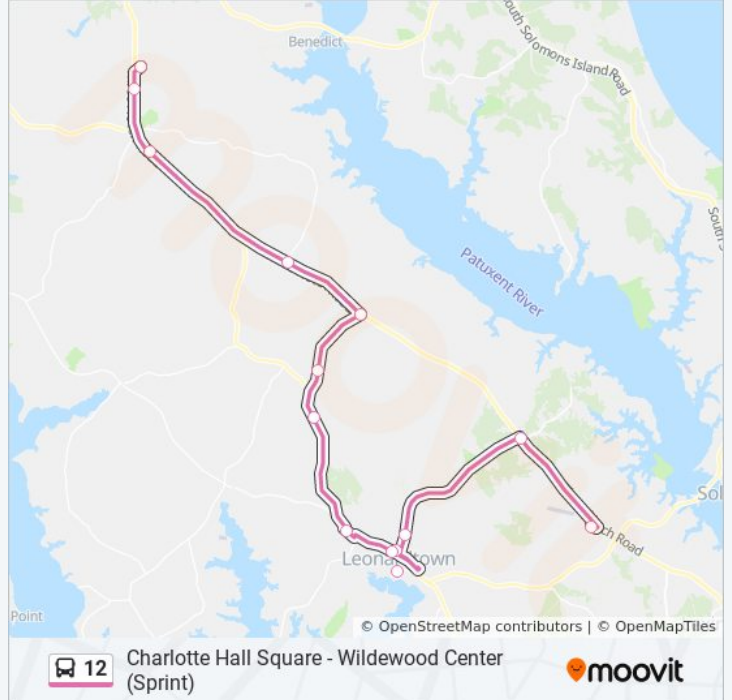

Direction: California
14 stops
[VIEW LINE SCHEDULE](#)

- Charlotte Hall Square
- Charlotte Hall Veterans Home
- Md 5 S. at New Market Plaza
- Md 235 And Md 5. (Wawa)
- Md 247 And Md 235
- Md 247 And Busy Corner Rd.
- Md 5 at Third Base Store
- Md 5 In Front Of Shops at Breton Bay
- Md 5 And Washington St. (Burchmart)
- Park Ave And Washington St. Opp. Pnc Bank
- St. Mary's Nursing Center
- Md 245 And Leonardtown Library
- Md 245 And Md 235
- Wildewood Center (Sprint)

12 bus Info
Direction: California
Stops: 14
Trip Duration: 53 min
Line Summary:

Direction: Charlotte Hall

14 stops

[VIEW LINE SCHEDULE](#)

- Wildewood Center (Sprint)
- Md 245 And Md 235
- Md 245 Opp. Leonard Hall Dr.
- St. Mary's Nursing Center
- Park Ave And Washington St. Opp. Pnc Bank
- Md 5 at Ledo Pizza
- Mckay's And Shops at Breton Bay Nb
- Md 5 Opp. Third Base Store
- Md 247 Opp. Busy Corner Rd.
- Md 247 And 235 Nb
- Md 235 N. And New Market Turner Rd.
- Md 5 N. And Commerce Park Rd.
- Md 5 N. at Charlotte Hall Center
- Charlotte Hall Square

12 bus Info

Direction: Charlotte Hall

Stops: 14

Trip Duration: 53 min

Line Summary:

Direction: First Colony Target

11 stops

[VIEW LINE SCHEDULE](#)

- First Colony Target
- Md 245 And Md 235
- Md 245 Opp. Leonard Hall Dr.
- St. Mary's Hospital
- Leonardtown Village And New Towne Village
- Leonardtown Wharf
- Park Ave. And Washington St.
- Cedar Lanes Apartments
- Wildewood Center (Sprint)
- St. Mary's Marketplace
- First Colony Target