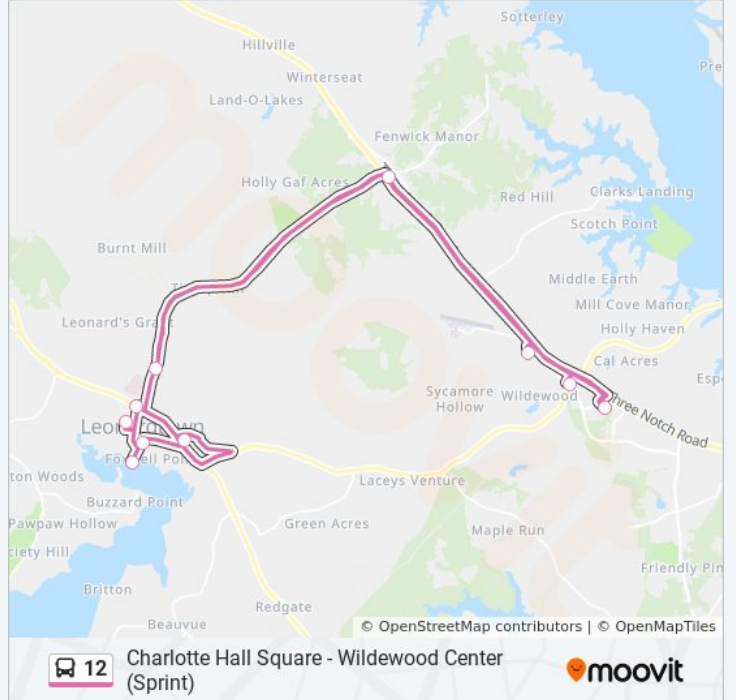

Direction: California
14 stops
[VIEW LINE SCHEDULE](#)

- Charlotte Hall Square
- Charlotte Hall Veterans Home
- Md 5 S. at New Market Plaza
- Md 235 And Md 5. (Wawa)
- Md 247 And Md 235
- Md 247 And Busy Corner Rd.
- Md 5 at Third Base Store
- Md 5 In Front Of Shops at Breton Bay
- Md 5 And Washington St. (Burchmart)
- Park Ave And Washington St. Opp. Pnc Bank
- St. Mary's Nursing Center
- Md 245 And Leonardtown Library
- Md 245 And Md 235
- Wildewood Center (Sprint)

12 bus Info
Direction: California
Stops: 14
Trip Duration: 53 min
Line Summary:

Direction: Charlotte Hall

14 stops

[VIEW LINE SCHEDULE](#)

- Wildewood Center (Sprint)
- Md 245 And Md 235
- Md 245 Opp. Leonard Hall Dr.
- St. Mary's Nursing Center
- Park Ave And Washington St. Opp. Pnc Bank
- Md 5 at Ledo Pizza
- Mckay's And Shops at Breton Bay Nb
- Md 5 Opp. Third Base Store
- Md 247 Opp. Busy Corner Rd.
- Md 247 And 235 Nb
- Md 235 N. And New Market Turner Rd.
- Md 5 N. And Commerce Park Rd.
- Md 5 N. at Charlotte Hall Center
- Charlotte Hall Square

- First Colony Target
- Md 245 And Md 235
- Md 245 Opp. Leonard Hall Dr.
- St. Mary's Hospital
- Leonardtown Village And New Towne Village
- Leonardtown Wharf
- Park Ave. And Washington St.
- Cedar Lanes Apartments
- Wildewood Center (Sprint)
- St. Mary's Marketplace
- First Colony Target

12 bus Info

Direction: First Colony Target

Stops: 11

Trip Duration: 55 min

Line Summary:

12 bus time schedules and route maps are available in an offline PDF at moovitapp.com. Use the [Moovit App](#) to see live bus times, train schedule or subway schedule, and step-by-step directions for all public transit in Washington, D.C. - Baltimore, MD.