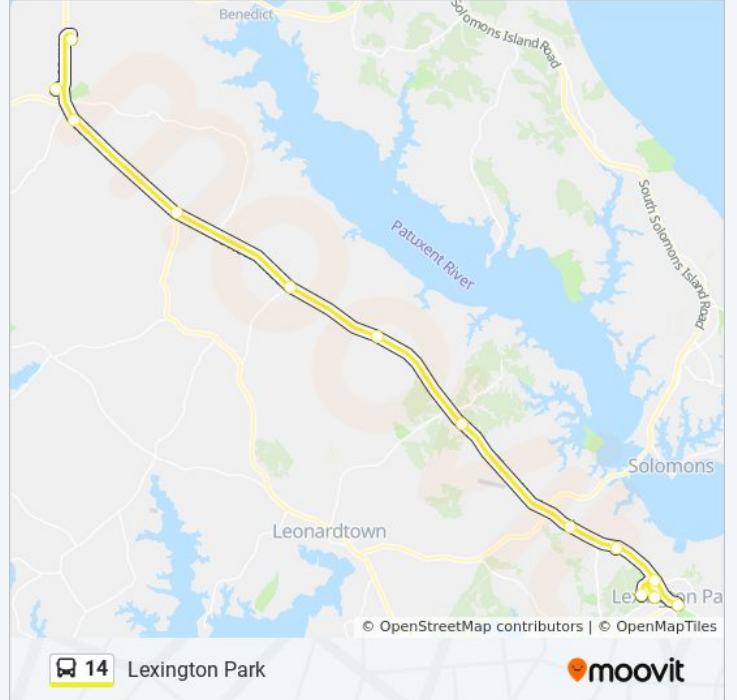

Md 235 N. And Shady Mile Dr.

Md 235 Opp. Hollywood Medical Center Nb

Md 235 N. at S. Sandgates Rd.

Md 235 N. And Md 247

Md 235 N. And New Market Turner Rd.

Md 5 N. And Commerce Park Rd.

Md 5 N. at Farmers Market

14 bus Info

Direction: Lexington Park

Stops: 13

Trip Duration: 53 min

Line Summary:

14 bus time schedules and route maps are available in an offline PDF at moovitapp.com. Use the [Moovit App](#) to see live bus times, train schedule or subway schedule, and step-by-step directions for all public transit in Washington, D.C. - Baltimore, MD.