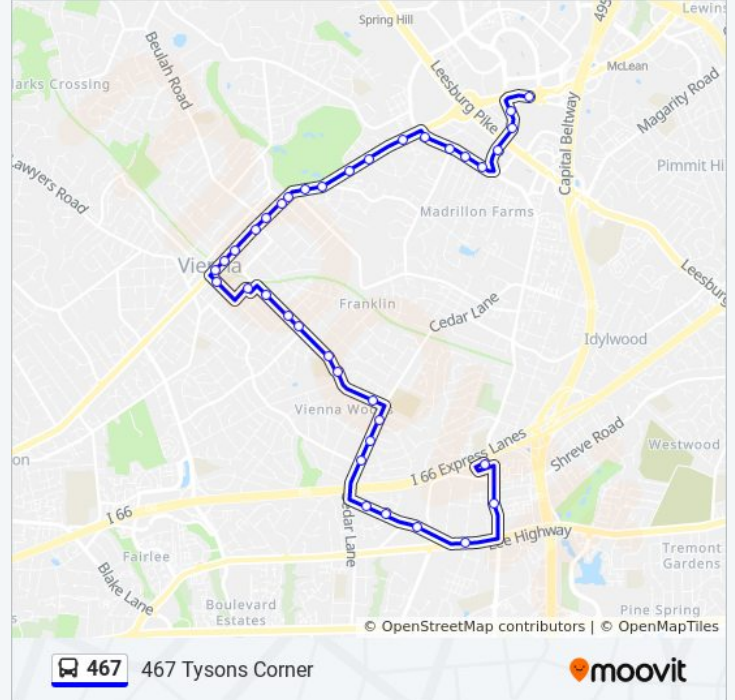

Maple Ave And Center St

Maple Ave And Park St

Maple Ave And Gyldon St

Maple Ave And Branch Rd

Maple Ave And Beulah Rd NE

Maple Ave And East St

Maple Ave And East St

Maple Ave And Mashie Dr

Maple Ave And Niblick Dr

Chain Bridge Rd And Westbriar Dr

Chain Bridge Rd And Horse Shoe D

Chain Bridge Rd And Horse Shoe D

Old Courthouse And Chain Bridge

Old Courthouse And Woodford

Old Courthouse And Byrd

Old Courthouse And Lord Fairfax

Gallows And Boone

International Dr And Fletcher St

International Dr And Tysons Corner Ct

Tysons Corner Metro

467 bus time schedules and route maps are available in an offline PDF at moovitapp.com. Use the [Moovit App](#) to see live bus times, train schedule or subway schedule, and step-by-step directions for all public transit in Washington, D.C. - Baltimore, MD.

[About Moovit](#) • [MaaS Solutions](#) • [Supported Countries](#) • [Mooviter Community](#)

© 2024 Moovit - All Rights Reserved

Check Live Arrival Times