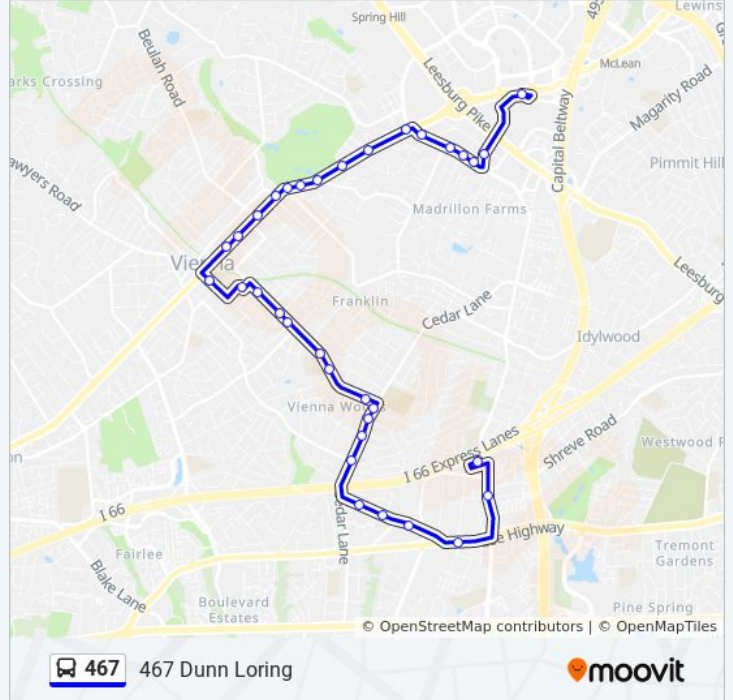

Direction: 467 Dunn Loring

34 stops

[VIEW LINE SCHEDULE](#)

- Tysons Corner Metro
- Gallows Rd And Boone Blvd
- Old Courthouse And Lord Fairfax
- Old Courthouse Rd And Byrd Rd
- Old Courthouse Rd And Hull Rd
- Old Courthouse Rd And Chain Brid
- Chain Bridge Rd And Old Courthou
- Chain Bridge And St Andrews
- Chain Bridge And Westbriar
- Chain Bridge And Niblick
- Maple Ave And Mashie Dr
- Maple Ave And Follin Ln
- Maple Ave And East St
- Maple Ave And Beulah Rd
- Maple Ave And Glyndon St
- Maple Ave And Park St
- Center St And Vienna Town Hall
- Mill St at Vienna Community Ctr
- Park St And Battle Ct
- Park St And Moore Ave
- Park St And Elmar Dr
- Park St And Adahi Rd

467 bus Info

Direction: 467 Dunn Loring

Stops: 34

Trip Duration: 33 min

Line Summary:

Park St And Mchenry St
 Park St And Patrick Street
 Cedar And Amanda Pl
 Cedar La And Bowling Green Dr
 Cedar La And Desale St
 Cedar La And Cottage St
 Hilltop Rd And Morada Ct
 Hilltop Rd And Willowmere Dr
 Hilltop Rd And Old Lee Hwy
 Lee Hwy And Eskirdge Rd (Eb)
 Gallows Rd And Prescott Dr
 Dunn Loring Metro

Direction: 467 Tysons Corner

37 stops

[VIEW LINE SCHEDULE](#)

Dunn Loring Metro
 Gallows Rd And Prescott Dr
 Lee Highway And Merrilee Dr
 Hilltop Rd And Old Lee Hwy
 Hilltop Rd And Andiron La
 Hilltop Rd And Morada Ct
 Cedar La And Cottage St
 Cedar La And Desale St
 Cedar La And Bowling Green Dr
 Park St And Patrick St
 Park St And Mchenry St
 Park St And Adahi Rd
 Park St And Elmar Dr
 Park St And Moore Ave
 Park St And Battle Ct
 Mill St And Vienna Community Ctr.
 Center St - Opposite Of Vienna Town Hall

467 bus Info

Direction: 467 Tysons Corner

Stops: 37

Trip Duration: 32 min

Line Summary:

Maple Ave And Center St

Maple Ave And Park St

Maple Ave And Gyldon St