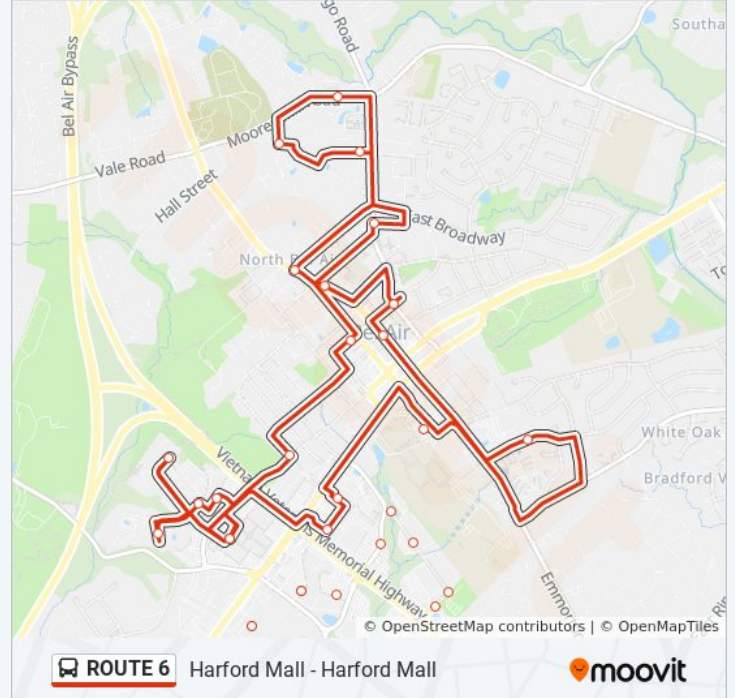

Harford Village South (800 Candlelight Dr)

Hickory Hills (Donzen Dr & MA & Pa Rd)

Hickory Hills (Donzen Dr & Crocker Dr)

Shoprite (Bel Air/Main St & Broadway)

Mary Risteau District Courts (Pennsylvania Ave Near Bond St)

### ROUTE 6 bus Info

**Direction:** Bel Air Circulator

**Stops:** 33

**Trip Duration:** 81 min

**Line Summary:**

English Country Manor (600 Squire Ln)

Harford Mall (Near Greene Turtle - 696 Bel Air Rd)

Harford Senior Housing (300 Sunflower Dr)

Mcfaul Activities Center (525 W Macphail Rd)

Motor Vehicle Administration (501 W Macphail Rd)

Upper Chesapeake Medical Center - Main Entrance (500 Upper Chesapeake Dr)

Ashley Furniture (Tollgate Marketplace Center/615 Bel Air Rd)

Harford Senior Housing (300 Sunflower Dr)

Harford Mall (Near Greene Turtle - 696 Bel Air Rd)

ROUTE 6 bus time schedules and route maps are available in an offline PDF at [moovitapp.com](https://moovitapp.com). Use the [Moovit App](#) to see live bus times, train schedule or subway schedule, and step-by-step directions for all public transit in Washington, D.C. - Baltimore, MD.