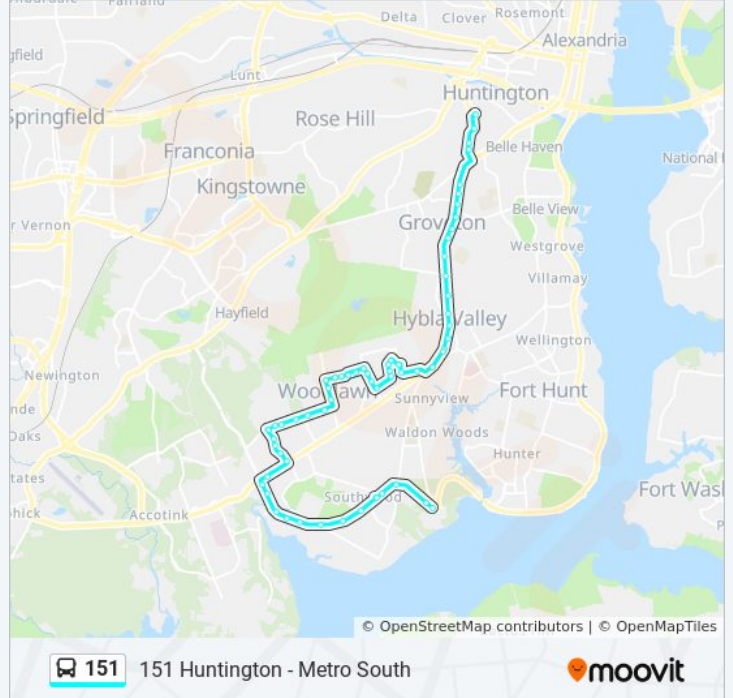

151 bus Info

Direction: 151 Huntington - Metro South

Stops: 60

Trip Duration: 47 min

Line Summary:

Pole Rd And Highland Ln
Pole Rd And Keeler St
Frye Rd And Gage Rd
Frye Rd And Kidd St
Frye Rd And Lawrence St
Lawrence St And Kemper St
Lawrence St And Kidd St
Lawrence St And Oaklake Ct
Lawrence St And Lakepark Dr
Lawrence St And Russell Rd
Russell Rd And Norwood Dr
Russell Rd And Keswick Rd
Buckman Rd And Russell Rd
Seven Woods Dr And El Cerrito Pl
Seven Woods Dr And Redondo Pl
Seven Woods Dr And Burlingame Pl
Seven Woods Dr And Tamarind St
Tamarind St And Janna Lee Ave
Janna Lee Ave And Buckman Rd
Buckman Rd And Rolling Hills Ave
Richmond Hwy And Ladson La
Richmond Hwy And Belford Dr
Richmond Hwy And Kings Village R
Richmond Hwy And Fordson Rd
Richmond Hwy And Woodlawn Ter
Richmond Hwy And Arlington Dr
Richmond Hwy And Lockheed Blvd
Richmond Hwy And Hollyhill Rd
Richmond Hwy And Collard St
Richmond Hwy And Groveton St
Richmond Hwy And Schooley Dr
Richmond Hwy And Beddoo St
Richmond Hwy And Dawn Dr

Richmond Hwy And Regan St
 North Kings Hwy And Jamaica Dr
 North Kings Hwy And Fairhaven Ave
 North Kings Hwy And Fort Dr
 Huntington Metro

Direction: 151 Woodlawn Via Sacramento

62 stops
[VIEW LINE SCHEDULE](#)