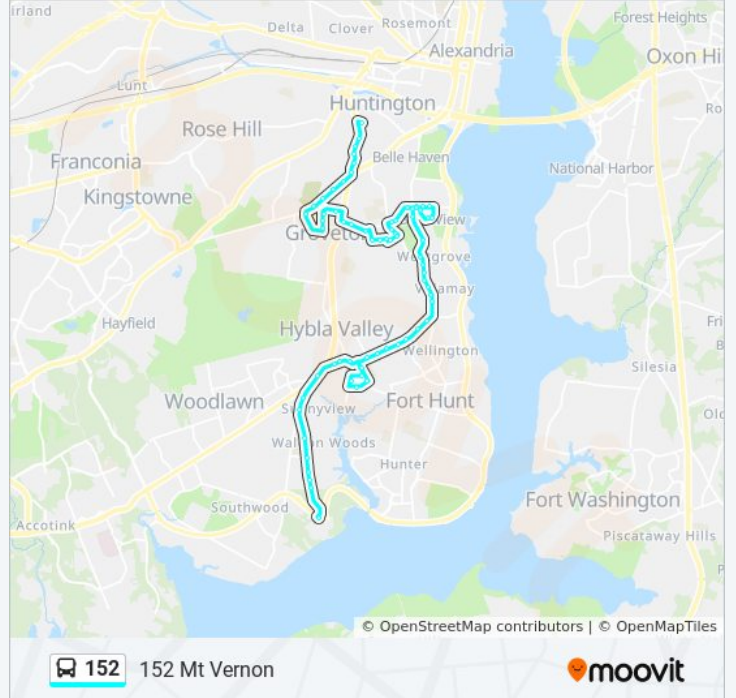

**152 bus Info**

**Direction:** 152 Mt Vernon

**Stops:** 70

**Trip Duration:** 44 min

**Line Summary:**

Mary Baldwin Dr And Kenyon Dr  
Mary Baldwin Dr And Radcliffe Dr  
Dartmouth Dr And Randolph Macon Dr  
Dartmouth Dr And Quander Rd  
Quander Rd And Williams Dr  
Quander Rd And Duke Dr  
Belle View Blvd And Williams Dr  
Belle View Blvd And Swarthmore Dr  
Belle View Blvd And Bluebill La  
Belle View Blvd And Fort Hunt Rd  
Wakefield St And Belle View Blvd  
Wakefield Dr And W Wakefield Dr  
Wakefield Dr And Potomac Ave  
Belle View Blvd And 13th St  
Belle View Blvd And Wakefield Dr  
Belle View Blvd And Fort Hunt Rd  
Fort Hunt Rd And Belle View Blvd  
Fort Hunt Rd And Washington Library  
Fort Hunt Rd And Wake Forest Dr  
Fort Hunt Rd And Quander Rd  
Fort Hunt Rd And Rollins Dr  
Fort Hunt Rd And Fort Hunt Ct  
Fort Hunt Rd And Paul Spring Rd  
Fort Hunt Rd And Marine Dr  
7400 Fort Hunt Rd  
Fort Hunt Rd And Mason Hill Dr  
Sherwood Hall La And Hollindale Dr  
Sherwood Hall La And Whiteoaks Dr  
Sherwood Hall La And Wellington Rd  
Sherwood Hall La And Midday La  
Sherwood Hall La And Kirkside Dr  
Sherwood Hall La And Davenport St  
Sherwood Hall La And Frances Dr