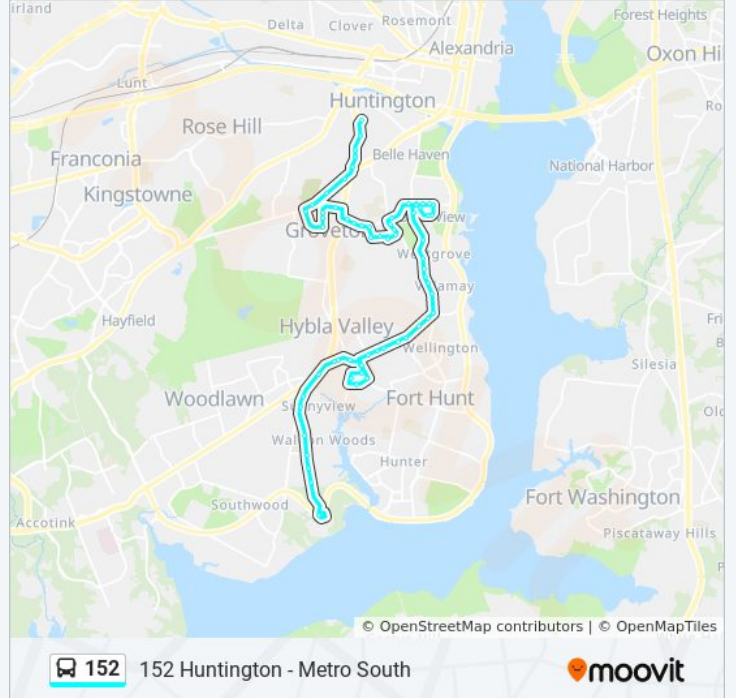

**Direction: 152 Huntington - Metro South**

65 stops

[VIEW LINE SCHEDULE](#)

Mt Vernon Estate  
 Mt Vernon Hwy And Cunningham Dr  
 Mt Vernon Hwy And Woodland La  
 Mt Vernon Hwy And Battersea La (South)  
 Mt Vernon Hwy And Battersea La N  
 Mt Vernon Hwy And Albee La  
 Mt Vernon Hwy And Sunny View Dr  
 Richmond Hwy And Ladson La  
 Sherwood Hall Ln And Richmond Hwy  
 Sherwood Hall La And Fordson Rd  
 Sherwood Hall Ln And Holland Rd  
 Parkers Ln And Sherwood Hall Ln  
 Parkers La And Hinson Farm Rd  
 Hinson Farm Rd And Tis Well Dr  
 Holland Rd And Holland Rd  
 Mount Vernon Government Dr And M  
 Parkers La And Sherwood Hall La  
 Sherwood Hall La And Friars Ct  
 Sherwood Hall La And Oaklawn Dr  
 Sherwood Hall La And Davenport St  
 Sherwood Hall La And Middy La  
 Sherwood Hall La And Wellington Rd

**152 bus Info****Direction:** 152 Huntington - Metro South**Stops:** 65**Trip Duration:** 44 min**Line Summary:**

Sherwood Hall La And Robinhood Ct  
Sherwood Hall La And Hollindale Dr  
Fort Hunt Rd And Morningside La  
Fort Hunt Rd And Mason Hill Dr  
Fort Hunt Rd And Marine Dr  
Fort Hunt Rd And Paul Spring Rd  
Fort Hunt Rd And Fort Hunt Ct  
Fort Hunt Rd And Westgrove Blvd  
Fort Hunt Rd And Wake Forest Dr  
Fort Hunt Rd And Washington Library  
Belle View Blvd And Fort Hunt Rd  
Wakefield St And Belle View Blvd  
Wakefield Dr And W Wakefield Dr  
Wakefield Dr And Potomac Ave  
Potomac Ave And Belle View Blvd  
Belle View Blvd And 13th St  
Belle View Blvd And Wakefield Dr  
Belle View Blvd And Fort Hunt Rd  
Belle View Blvd And Bluebill La  
Belle View Blvd And Cavalier Dr  
Quander Rd And Duke Dr  
Quander Rd And Williams Dr  
Dartmouth Dr And Duke Dr  
Dartmouth Dr And Radcliffe Dr  
Mary Baldwin Dr And Kenyon Dr  
Mary Baldwin Dr And Smithway Dr  
Smithway Dr And Beacon Hill Rd  
Beacon Hill Rd And Oak Dr  
2600 Beacon Hill Rd  
Beacon Hill Rd And Richmond Hwy  
Southgate Dr And Richmond Hwy  
Tower Dr And Southgate Dr  
Tower Dr And Tower Dr