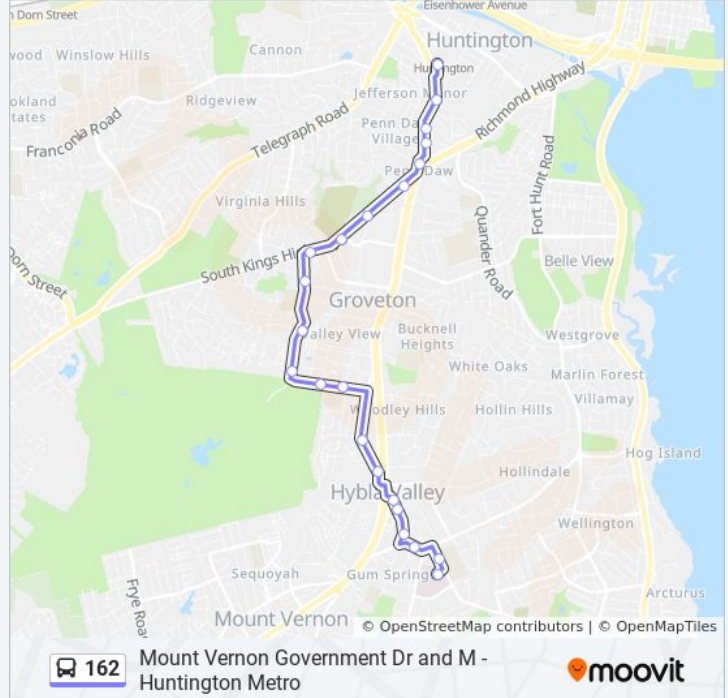

Direction: 162 Huntington - Metro South

22 stops

[VIEW LINE SCHEDULE](#)

- Mount Vernon Government Dr And M
- Parkers La And Sherwood Hall La
- Sherwood Hall Ln And Mount Woodley Pl
- Fordson Rd And Belvedere Dr S
- Fordson Rd And Joseph Makell Ct
- Fordson Rd And Richmond Hwy
- Fordson Rd And Huntley Meadows Plz
- Fordson Rd And Beechcraft Dr
- Lockheed Blvd And Fairchild Dr
- Lockheed Blvd And Saul Rd
- Harrison La And Robert E Lee Pl
- Harrison La And Polins Ct
- Harrison La And Groveton St
- S Kings Hwy And Queens Rd
- S Kings Hwy And Southgate Dr
- S Kings Hwy And Tower Dr
- S Kings Hwy And Furman La
- North Kings Hwy And Poag St
- North Kings Hwy And Jamaica Dr
- North Kings Hwy And Fairhaven Ave
- North Kings Hwy And Fort Dr

Stops: 22

Trip Duration: 18 min

Line Summary:

Huntington Metro South Bay D

Direction: 162 Hybla Valley - Mt Vernon Hosp - Arlington Dr

48 stops

[VIEW LINE SCHEDULE](#)

Huntington Metro South Bay D

North Kings Hwy And Fort Dr

6000 N Kings Hwy

North Kings Hwy And Fairhaven Ave

North Kings Hwy And School St

Richmond Hwy And South Kings Hwy

Richmond Hwy And Franklin St

Richmond Hwy And Dawn Dr

Richmond Hwy And Schooley Dr

Lockheed Blvd And Saul Rd

Harrison La And Robert E Lee Pl

Harrison La And Polins Ct

Harrison La And Groveton St

S Kings Hwy And Queens Rd

S Kings Hwy And Southgate Dr

S Kings Hwy And Tower Dr

S Kings Hwy And Furman La