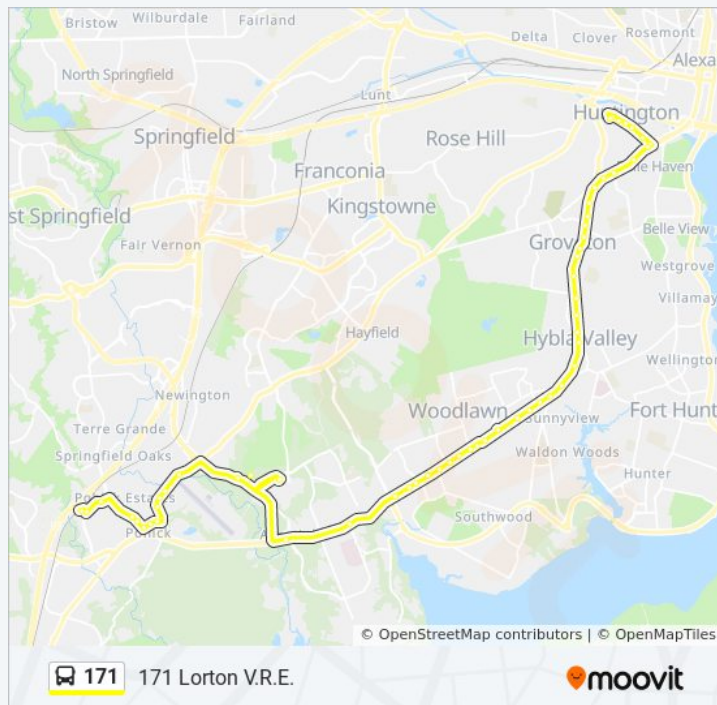

Richmond Hwy And Southgate Dr

Richmond Hwy And Schooley Dr

Richmond Hwy And Groveton St

Richmond Hwy And Collard St

Richmond Hwy And Hollyhill Rd

Richmond Hwy And Lockheed Blvd

Richmond Hwy And Arlington Dr

Richmond Hwy And Russell Rd

Richmond Hwy And Mohawk Ln

Richmond Hy And Brevar Rd

Richmond Hwy And Graves St

Richmond Hwy And Frye Rd

Richmond Hwy And Sky View Dr

Richmond Hwy And Highland Ln

Richmond Hwy And Lukens La

Thursday 12:10 AM - 11:40 PM

Friday 12:10 AM - 11:40 PM

Saturday 12:10 AM - 11:45 PM

**171 bus Info**

**Direction:** 171 Lorton V.R.E.

**Stops:** 57

**Trip Duration:** 56 min

**Line Summary:**