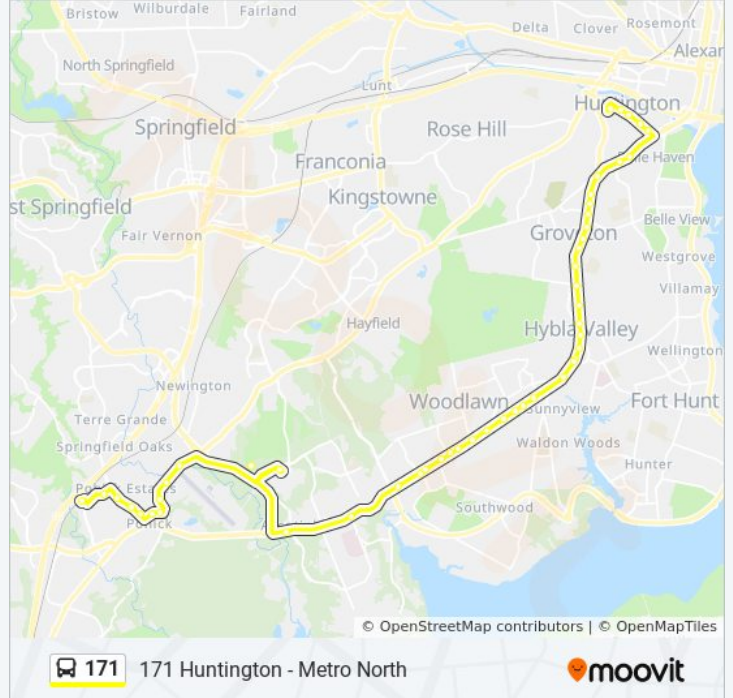

### 171 bus Info

**Direction:** 171 Huntington - Metro North

**Stops:** 48

**Trip Duration:** 59 min

**Line Summary:**

Richmond Hwy And Mohawk La  
 Richmond Hwy And Russell Rd  
 Richmond Hwy And Martha St  
 Richmond Hwy And Shannons Green  
 Richmond Hwy And Ladson La  
 Richmond Hwy And Belford Dr  
 Richmond Hwy And Kings Village R  
 Richmond Hwy And Fordson Rd  
 Richmond Hwy And Woodlawn Ter  
 Richmond Hwy And Arlington Dr  
 Richmond Hwy And Lockheed Blvd  
 Richmond Hwy And Hollyhill Rd  
 Richmond Hwy And Collard St  
 Richmond Hwy And Groveton St  
 Richmond Hwy And Schooley Dr  
 Richmond Hwy And Beddoo St  
 Richmond Hwy And Dawn Dr  
 Richmond Hwy And Regan St  
 38.78145,-77.07822  
 Richmond Hwy And Quander Rd  
 6065 Richmond Hwy  
 Huntington Ave And Old Richmond  
 Huntington Ave And Foley St  
 Huntington Ave And Blaine Dr  
 Huntington Ave And Farrington Ave  
 Huntington Metro North Bay C

**Direction: 171 Lorton V.R.E.**

57 stops

[VIEW LINE SCHEDULE](#)

Huntington Metro North Bay C  
 Huntington Ave And Fenwick Dr  
 Huntington Ave And Biscayne Dr

**171 bus Time Schedule**

171 Lorton V.R.E. Route Timetable:

Richmond Hwy And Huntington Ave

Richmond Hwy And Mount Eagle Dr

Richmond Hwy And Fairhaven Ave

Richmond Hwy And North Kings Hwy

Richmond Hwy And South Kings Hwy

Richmond Hwy And Franklin St

Richmond Hwy And Dawn Dr

Richmond Hwy And Southgate Dr

Richmond Hwy And Schooley Dr

Richmond Hwy And Groveton St

Richmond Hwy And Collard St

Richmond Hwy And Hollyhill Rd

Richmond Hwy And Lockheed Blvd

Richmond Hwy And Arlington Dr