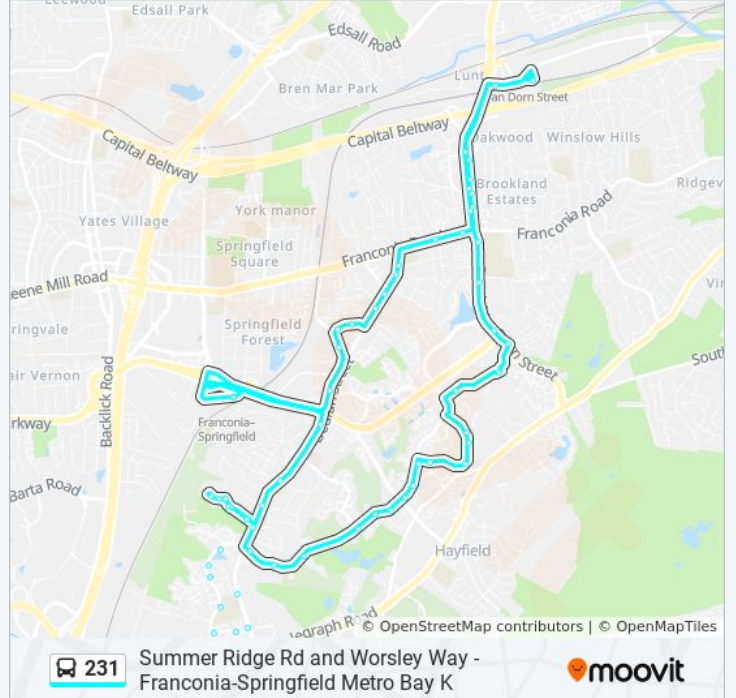

### 231 bus Info

**Direction:** 231 Van Dorn Via Kingstowne

**Stops:** 60

**Trip Duration:** 48 min

**Line Summary:**

Kingstowne Village Pkwy And Stone Wheat Ct  
Kingstowne Village Pkwy And Windham Hill Run  
Kingstowne Village Pkwy And Village Park Dr  
Kingstowne Village Pkwy And Ashby La  
Kingstowne Village Pkwy And Cross Gate La  
Kingstowne Village Pkwy And Hayfield Rd  
Kingstowne Village Pkwy And Norham Dr  
Kingstowne Village Pkwy And Summer Ridge Rd  
Summer Ridge Rd And Wescott Hills Way  
Summer Ridge Rd And Worsley Way  
Summer Ridge Rd And Buxton Ct  
Summer Ridge Rd And Bentley Mill Pl  
Kingstowne Vlg Pkwy And Ians Way  
King Center Dr And Barclay Dr  
King Centre Dr And Sir Viceroy Dr  
Van Dorn St S And Greendale Village Dr  
S Van Dorn St And Kingstowne Blvd  
S Van Dorn St And Castlewellen Dr  
S Van Dorn St And Franconia Rd  
S Van Dorn St And Woodfield Estates Dr  
S Van Dorn St And Crown Royal Dr  
S Van Dorn St And Bent Willow Dr  
S Van Dorn St And Oakwood Rd  
Eisenhower Ave And S Van Dorn St  
Van Dorn Metro Bay E  
S Van Dorn St And Oakwood Rd  
S Van Dorn St And Crown Royal Dr  
S Van Dorn St And Chrysanthemum Dr  
Franconia Rd And South Van Dorn St  
Franconia Rd And Saint John Dr  
Beulah St And Kathmoor Dr  
Beulah St And Nelson La  
Beulah St And Grovedale Dr