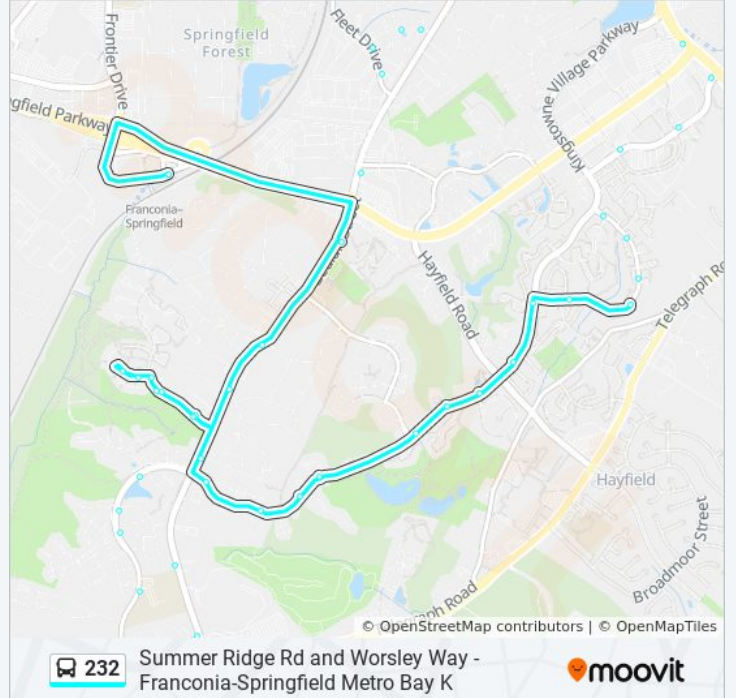

**232 bus Info**

**Direction:** 232 Van Dorn

**Stops:** 60

**Trip Duration:** 54 min

**Line Summary:**

S Van Dorn St And Lake Village Dr  
S Van Dorn St And Kingstowne Blvd  
King Ctr Dr And Van Dorn St S  
King Centre Dr And Sir Viceroy Dr  
King Centre Dr And Barclay Dr  
Summer Ridge Rd And Edgeware La  
Summer Ridge Rd And Darby Towne Ct  
Summer Ridge Rd And Lensfield Ct  
Summer Ridge Rd And Worsley Way  
Summer Ridge Rd And Wescott Hills Way  
Kingstowne Village Pkwy And Joust La (South)  
Kingstowne Village Pkwy And Bradmore St  
Kingstowne Village Pkwy And Cross Gate La  
Kingstowne Village Pkwy And Ashby La  
Kingstowne Village Pkwy And Village Park Dr  
Kingstowne Village Pkwy And Taliaferro Way  
Kingstowne Village Pkwy And Littlethorpe La  
Kingstowne Village Pkwy And Darden Row  
Kingstowne Village Pkwy And Alderman Dr  
Beulah St And 7800 Beulah St  
Beulah St And View Ln  
View La And Morning Glen La  
View La And Bold Lion La  
Morning View La And Tassia Dr  
Morning View La And John Thomas Dr  
Morning View La And Island Creek Ct  
Morning View La And Thomas Grant Dr  
Beulah St And Gayfields Rd  
Crestleigh Way And Beulah St  
Crestleigh Way And Foxleigh Way  
Crestleigh Way And Birchleigh Way  
Birchleigh Way And Springleigh Way  
Birchleigh Way And Meadowleigh Way