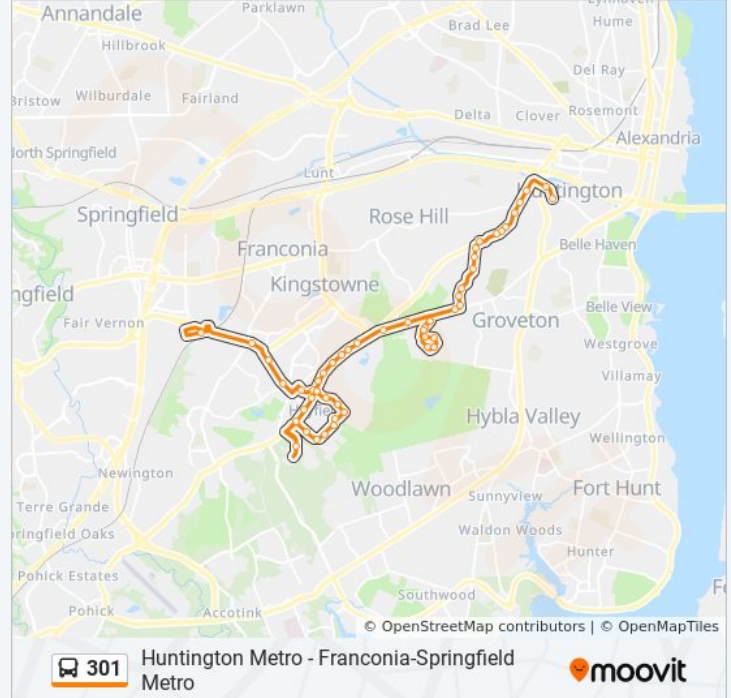

Helmsdale La And Duddington Dr

Helmsdale La And Blanford Ct

Hayfield Rd And Kingstowne Village Pkwy

Hayfield Rd And Spring Faire Ct

Manchester Blvd And Silver Lake Blvd

Franconia-Springfield Metro Bus Route 301

54 stops

[VIEW LINE SCHEDULE](#)

- Franconia-Springfield Metro Bus Route 301
- Manchester Blvd And Silverlake Blvd
- Hayfield Rd And Rock Cliff La
- Hayfield Rd And Kingstowne Village Pkwy W
- Hayfield Rd And Kingstowne Village Pkwy E
- Helmsdale La And Brighthouse Ct
- Helmsdale La And Amesbury Ct
- Telegraph Rd And Hayfield Rd
- Telegraph Rd And Hayfield Rd
- Telegraph Rd And Broadmoor St
- Humphreys Engineer Center
- Leaf Rd And Telegraph Rd
- Broadmoor St And Telegraph Rd
- Broadmoor St And Welch Ct
- Broadmoor St And Derth Ct
- Broadmoor St And Hayfield Rd
- Broadmoor St And Buckingham Palace Ct
- Kingsbury Rd And Broadmoor St
- Kingsbury Rd And Helmsdale La
- Helmsdale La And Lund Ct
- Helmsdale La And Wexford Pl
- Helmsdale La And Telegraph Rd
- Telegraph Rd And Belleau Woods La
- Telegraph Rd And Dunsmore Rd
- Telegraph Rd And Wickford Dr
- Telegraph Rd And Highland Meadows Ct
- Telegraph Rd And D'Evereux Circle Dr
- Telegraph Rd And Van Dorn St
- South Kings Hwy And Telegraph Rd
- South Kings Hwy And Lantern Pl
- S Kings Hwy And Vantage Dr