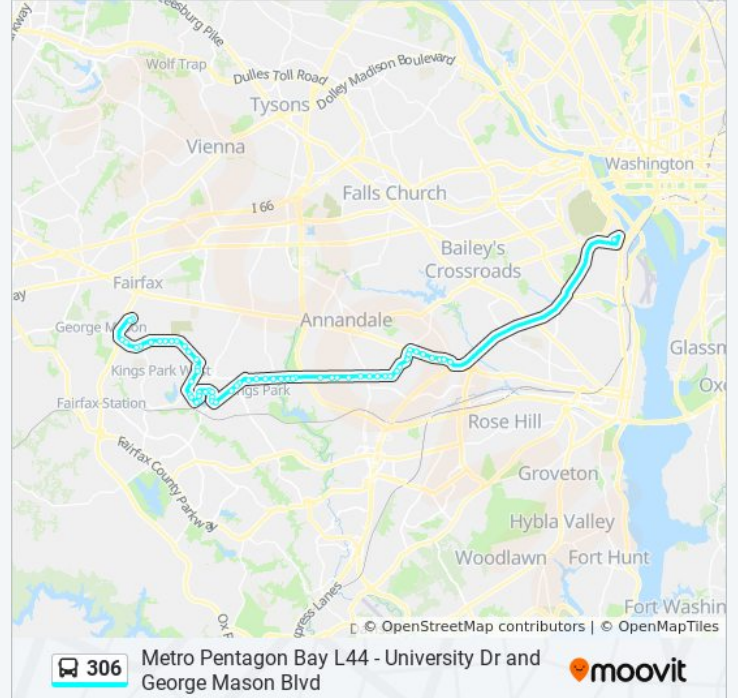

Metro Pentagon Bay L44 - University Dr and George Mason Blvd

Get The App

The 306 bus line (Metro Pentagon Bay L44 - University Dr and George Mason Blvd) has 2 routes. For regular weekdays, their operation hours are:

Braddock Rd And Herend Pl

Braddock Rd And Dequincey Dr

Braddock Rd And Nash Dr

Twinbrook Rd And Twinbrook Run Dr

Twinbrook Rd And Heathwood Ct

Guinea Rd And Bronte Dr

Burke Rd And Ashbourn Dr

Burke Rd And Peppercorn Dr

Braddock Rd And Dodson Dr

Braddock Rd & Columbia Rd

Braddock Rd & Monroe Dr

Braddock Rd And Spring Valley Dr

Braddock Rd & Randolph Rd

Braddock Rd & Montrose St

Braddock Rd & Irvin Ct

Rt 236 Little River Tpke & Braddock

Rt 236 Little River Tpke & Green SP

Rt 236 Little River Tpke & Cherokee

Little River And Chowan

Rt 236 Little River Tpke & Southlan

Rt 236 Little River Tpke & Manitoba

Rt 236 Little River Tpke & Oasis Dr

Metro Pentagon Bay L44