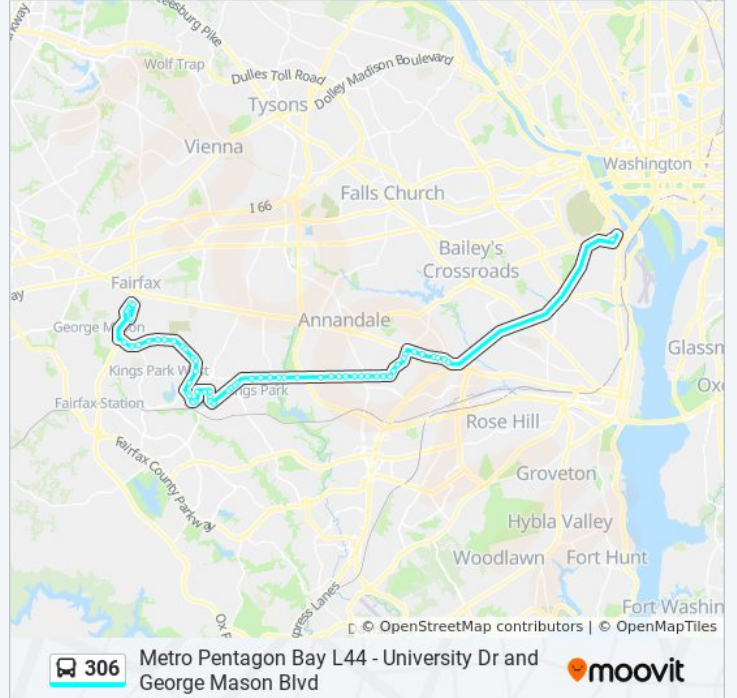

Lake Braddock Dr + Blackburn Dr

Lake Braddock Dr And Westport La

Lake Braddock Dr And Burke Rd

Burke Rd And Lake Braddock Dr

Burke Rd And Peppercorn Dr

Burke Rd And Ashbourn Dr

Guinea Rd And Burke Rd

Guinea Rd And Bronte Dr

Twinbrook Rd And Heathwood Ct

Braddock Rd And Twinbrook Rd

Braddock Rd And Pickett Rd

Braddock Rd And Braddock Green Ct

Braddock Rd & Herend Pl

Braddock Rd And Braddock Rd

Braddock Rd And Red Spruce Rd

Braddock Rd And Tapestry Dr

Braddock Rd And Forestdale Dr

Braddock Rd And Carriage Park Rd

Braddock Rd And Sideburn Rd

Braddock Rd And Roanoke River Rd

Chain Bridge Rd And Canfield St

Chain Bridge Rd And West Dr

Chain Bridge Rd And Armstrong St

Armstrong St And University Dr

University Dr And George Mason Blvd

Direction: 306 Pentagon

61 stops

[VIEW LINE SCHEDULE](#)

University Dr And George Mason Blvd

University Dr And Aquia Creek La

Braddock Rd And Ox Rd