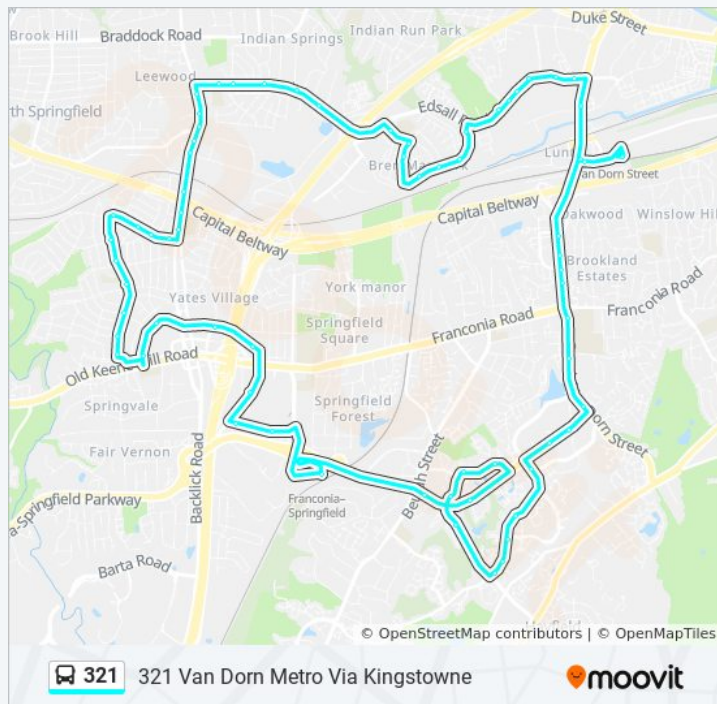

Hanover Ave And Monticello Blvd

### 321 bus Info

**Direction:** 321 Van Dorn Metro Via Kingstowne

**Stops:** 71

**Trip Duration:** 68 min

**Line Summary:**

Commerce St And Monticello Blvd  
Commerce St And Springfield Plz  
Commerce St And Brandon Ave  
Commerce St And Bowie Dr  
Loisdale Rd And Loisdale Ct  
Spring Mall Dr And Loisdale Rd  
Spring Mall And Junction  
Franconia-Springfield Metro Bay H  
Manchester Blvd And Silverlake Blvd  
Manchester Blvd And Rock Ridge La  
Manchester Park Cir  
Manchester Lakes Dr And Old Brentford Ct  
Manchester Lakes Dr And Schoonmaker Ct  
Hayfield Rd And Rock Cliff La  
Kingstowne Village Pkwy And Hayfield Rd  
Kingstowne Village Pkwy And Norham Dr  
Kingstowne Village Pkwy And Summer Ridge Rd  
Kingstowne Village Pkwy And Edgeware La  
Kingstowne Vlg Pkwy And Ians Way  
Kingstowne Village Pkwy And King Centre Dr  
Kingstowne Blvd And Kingstowne Village Pkwy  
Kingstowne Blvd And Sir Viceroy Dr  
S Van Dorn St And Kingstowne Blvd  
S Van Dorn St And Castlewellen Dr  
S Van Dorn St And Franconia Rd  
S Van Dorn St And Woodfield Estates Dr  
S Van Dorn St And Crown Royal Dr  
S Van Dorn St And Bent Willow Dr  
S Van Dorn St And Oakwood Rd  
Eisenhower Ave And S Van Dorn St  
Van Dorn Metro Bay E