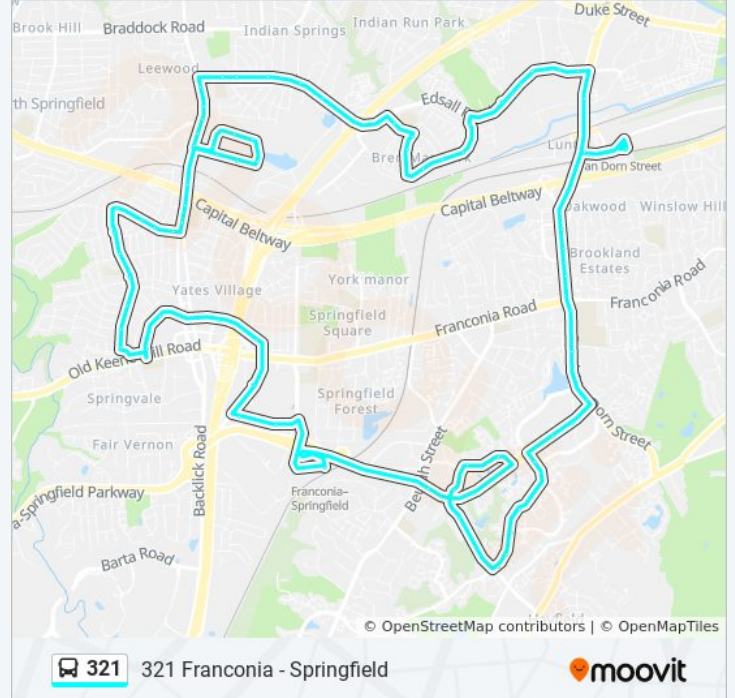

Commerce St And Brandon Ave

Commerce St And Bowie Dr

Loisdale Rd And Loisdale Ct

Spring Mall Dr And Loisdale Rd

Spring Mall And Junction

Franconia-Springfield Metro Bay H

Manchester Blvd And Silverlake Blvd

Manchester Blvd And Rock Ridge La  
 Manchester Park Cir  
 Manchester Lakes Dr And Old Brentford Ct  
 Manchester Lakes Dr And Schoonmaker Ct  
 Hayfield Rd And Rock Cliff La  
 Kingstowne Village Pkwy And Hayfield Rd  
 Kingstowne Village Pkwy And Norham Dr  
 Kingstowne Village Pkwy And Summer Ridge Rd  
 Kingstowne Village Pkwy And Edgeware La  
 Kingstowne Vlg Pkwy And Ians Way  
 Kingstowne Village Pkwy And King Centre Dr  
 Kingstowne Blvd And Kingstowne Village Pkwy  
 Kingstowne Blvd And Sir Viceroy Dr  
 S Van Dorn St And Kingstowne Blvd  
 S Van Dorn St And Castlewellen Dr  
 S Van Dorn St And Franconia Rd  
 S Van Dorn St And Woodfield Estates Dr  
 S Van Dorn St And Crown Royal Dr  
 S Van Dorn St And Bent Willow Dr  
 S Van Dorn St And Oakwood Rd  
 Eisenhower Ave And S Van Dorn St  
 Van Dorn Metro Bay E

**Direction: 321 Van Dorn Metro Via Kingstowne**

71 stops

[VIEW LINE SCHEDULE](#)

Van Dorn Metro Bay E  
 Eisenhower @ S Van Dorn  
 S Van Dorn St And Pickett St  
 Edsall Rd & Whiting St  
 6000 Edsall Rd  
 Edsall @ Yoakum  
 6260 Edsall Rd