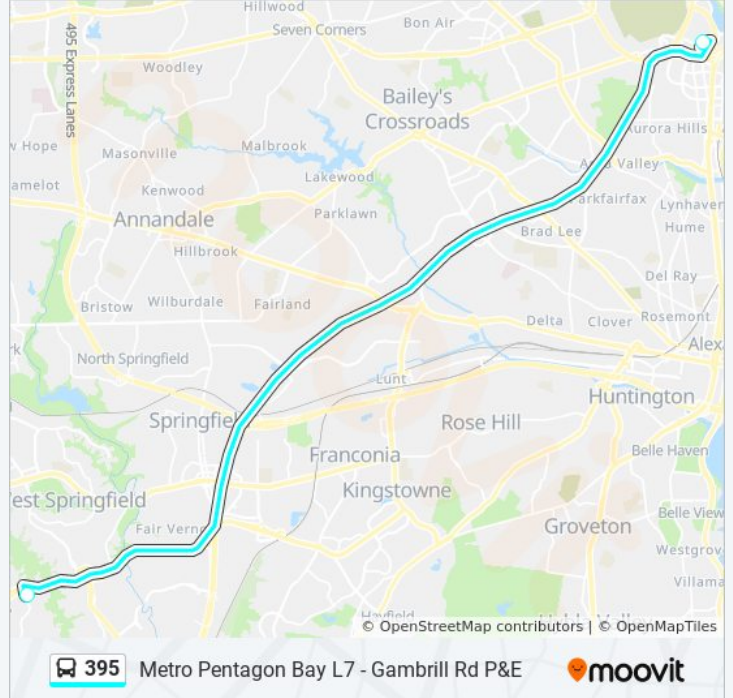

395

Metro Pentagon Bay L7 - Gambrill Rd P&E

Get The App

The 395 bus line (Metro Pentagon Bay L7 - Gambrill Rd P&E) has 2 routes. For regular weekdays, their operation hours are:

(1) 395 Gambrill Rd P&R Only: 3:00 PM - 7:20 PM(2) 395 Pentagon: 5:05 AM - 8:50 AM

Use the Moovit App to find the closest 395 bus station near you and find out when is the next 395 bus arriving.

Direction: 395 Gambrill Rd P&R Only

2 stops

[VIEW LINE SCHEDULE](#)

Metro Pentagon Bay L7

Gambrill Rd P&E

395 bus Info

Direction: 395 Gambrill Rd P&R Only

Stops: 2

Trip Duration: 32 min

Line Summary:

Direction: 395 Pentagon

2 stops

[VIEW LINE SCHEDULE](#)

395 bus Info

Direction: 395 Pentagon

Stops: 2

Trip Duration: 30 min

Line Summary:

395 bus time schedules and route maps are available in an offline PDF at moovitapp.com. Use the [Moovit App](#) to see live bus times, train schedule or subway schedule, and step-by-step directions for all public transit in Washington, D.C. - Baltimore, MD.