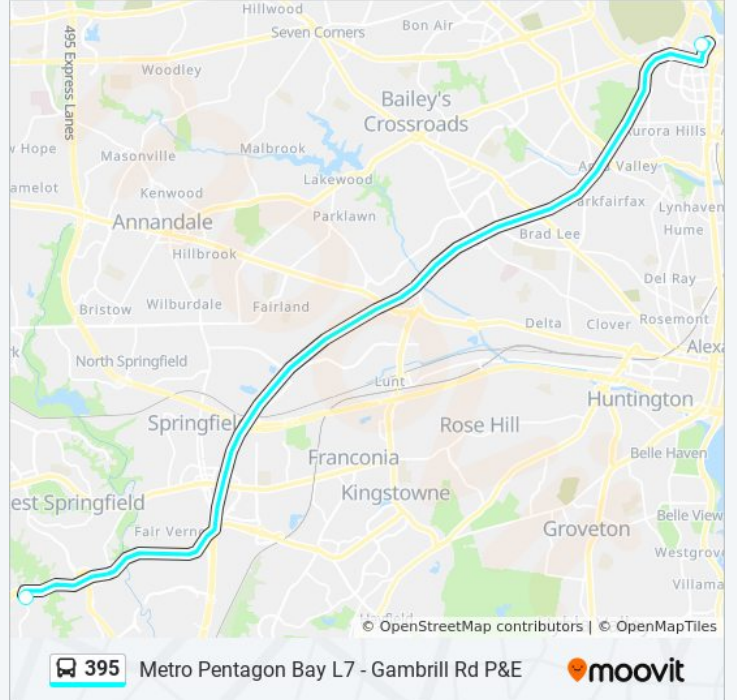

Use the Moovit App to find the closest 395 bus station near you and find out when is the next 395 bus arriving.

Direction: 395 Gambrill Rd P&R Only

2 stops

[VIEW LINE SCHEDULE](#)

Metro Pentagon Bay L7

Gambrill Rd P&E

395 bus Info

Direction: 395 Gambrill Rd P&R Only

Stops: 2

Trip Duration: 32 min

Line Summary:

Direction: 395 Pentagon

2 stops

[VIEW LINE SCHEDULE](#)

Gambrill Rd P&E

Metro Pentagon Bay L7

395 bus Time Schedule

395 Pentagon Route Timetable:

Sunday	Not Operational
Monday	5:05 AM - 8:50 AM
Tuesday	5:05 AM - 8:50 AM
Wednesday	5:05 AM - 8:50 AM
Thursday	5:05 AM - 8:50 AM
Friday	5:05 AM - 8:50 AM
Saturday	Not Operational

395 bus Info

Direction: 395 Pentagon

Stops: 2

Trip Duration: 30 min

Line Summary:

395 bus time schedules and route maps are available in an offline PDF at moovitapp.com. Use the [Moovit App](#) to see live bus times, train schedule or subway schedule, and step-by-step directions for all public transit in Washington, D.C. - Baltimore, MD.