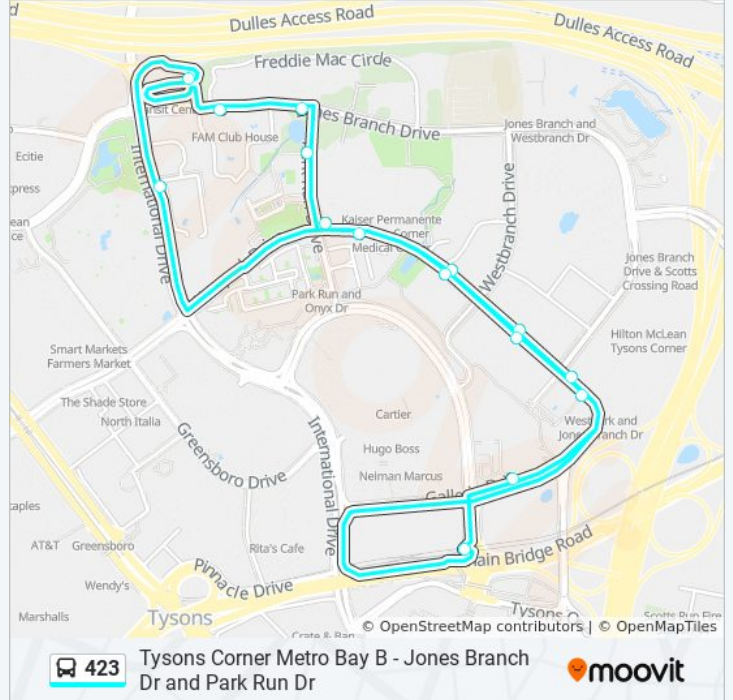

# Tysons Corner Metro Bay B - Jones Branch Dr and Park Run Dr

Get The App

The 423 bus line Tysons Corner Metro Bay B - Jones Branch Dr and Park Run Dr has one route. For regular weekdays, their operation hours are:

## Direction: 423 Park Run - West Park

16 stops

[VIEW LINE SCHEDULE](#)

- Tysons Corner Metro Bay B
- Westpark Dr And Jones Branch Dr
- 7948 Westpark Dr
- Westpark Dr And Westbranch Dr
- Westpark Dr And Park Run Dr
- International Dr And Lincoln Cir
- Jones Branch Dr And Park Run Dr
- Jones Branch Dr @ Lincoln Way
- Jones Branch Dr And Park Run Dr
- Park Run Dr And Jones Branch Dr
- Westpark Dr And Park Run Dr
- Westpark Dr And Westbranch Dr
- Westpark Dr And 7925 Westbranch Dr
- Westpark Dr And Jones Branch Dr
- Galleria And Tysons
- Tysons Corner Metro Bay B

## 423 bus Time Schedule

423 Park Run - West Park Route Timetable:

Sunday	7:00 AM - 8:50 PM
Monday	5:30 AM - 11:58 PM
Tuesday	5:30 AM - 11:58 PM
Wednesday	5:30 AM - 11:58 PM
Thursday	5:30 AM - 11:58 PM
Friday	5:30 AM - 11:58 PM
Saturday	7:00 AM - 10:55 PM

## 423 bus Info

**Direction:** 423 Park Run - West Park

**Stops:** 16

**Trip Duration:** 20 min

**Line Summary:**

423 bus time schedules and route maps are available in an offline PDF at [moovitapp.com](https://moovitapp.com). Use the [Moovit App](#) to see live bus times, train schedule or subway schedule, and step-by-step directions for all public transit in Washington, D.C. - Baltimore, MD.