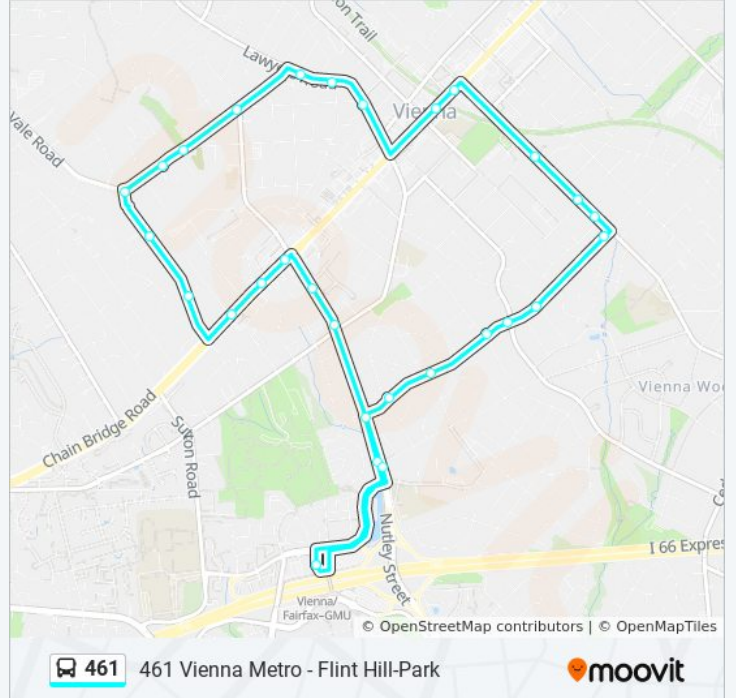

461

461 Vienna Metro - Flint Hill-Park

Get The App

The 461 bus line 461 Vienna Metro - Flint Hill-Park has one route. For regular weekdays, their operation hours are:
 (1) 461 Vienna Metro - Flint Hill-Park: 5:32 AM - 7:31 PM

Use the Moovit App to find the closest 461 bus station near you and find out when is the next 461 bus arriving.

Direction: 461 Vienna Metro - Flint Hill-Park

30 stops

[VIEW LINE SCHEDULE](#)

- Vienna Metro North Bay A
- Nutley St And Kingsley Rd
- Nutley St And Tapawingo Rd
- Nutley St And Courthouse Rd
- Nutley St And Roland St
- Chain Bridge Rd And Nutley St
- Chain Bridge Rd And James Madison Dr
- Chain Bridge Rd And Glengyle Dr
- Flint Hill Rd And Rambling Rd
- Flint Hill Rd And Sunrise Rd
- Flint Hill Rd And Vale Rd
- Malcolm Rd And Oak Vale Ct
- Malcolm Rd And Orchard St
- Malcolm Rd And Nutley St
- Lawyers Rd And Lewis St
- Lawyers Rd And Windover Ave
- Lawyers Rd And West St
- Maple Ave And Center St
- Maple Ave And Park St
- Park St And Battle Ct
- Park St And Moore Ave
- Park St And Elmar Dr

461 bus Info

Direction: 461 Vienna Metro - Flint Hill-Park

Stops: 30

Trip Duration: 29 min

Line Summary:

Tapawingo Rd And Park St

Tapawingo Rd And Plum St

Tapawingo Rd And Cottage St

Tapawingo Rd And Hillcrest Dr

Tapawingo Rd And Ware St

Tapawingo Rd And Meadow La

Nutley St And Kingsley Rd

Vienna Metro North Bay A

461 bus time schedules and route maps are available in an offline PDF at moovitapp.com. Use the [Moovit App](#) to see live bus times, train schedule or subway schedule, and step-by-step directions for all public transit in Washington, D.C. - Baltimore, MD.