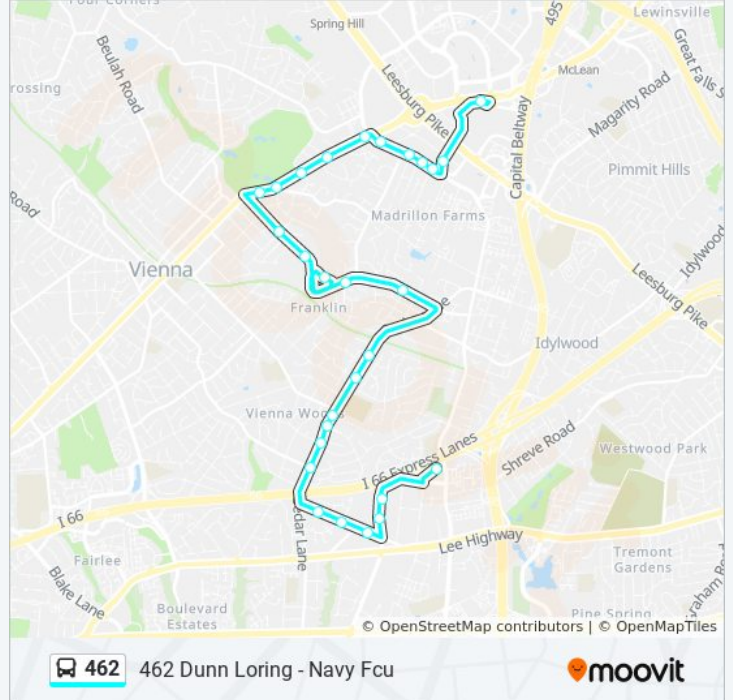

**Direction: 462 Dunn Loring - Navy Fcu**

28 stops

[VIEW LINE SCHEDULE](#)

- Tysons Corner Metro
- Gallows Rd And Boone Blvd
- Old Courthouse And Lord Fairfax
- Old Courthouse Rd And Byrd Rd
- Old Courthouse Rd And Hull Rd
- Old Courthouse Rd And Chain Brid
- Chain Bridge Rd And Old Courthou
- Chain Bridge And St Andrews
- Chain Bridge And Westbriar
- Chain Bridge And Niblick
- Maple Ave And Mashie Dr
- Follin La And Echols St
- Follin La And Vega La
- Navy Federal Credit Union
- Electric Ave And Chestertown Dr
- Electric Ave And Williams Ave
- Cedar La And Wedderburn Station Dr
- Cedar La And Redwood Dr
- Cedar And Amanda Pl
- Cedar La And Bowling Green Dr
- Cedar La And Desale St
- Cedar La And Cottage St

**462 bus Info**

**Direction:** 462 Dunn Loring - Navy Fcu

**Stops:** 28

**Trip Duration:** 33 min

**Line Summary:**

Hilltop Rd And Morada Ct

Hilltop Rd And Willowmere Dr

Hilltop Rd And Old Lee Hwy

### Direction: 462 Tysons Cnr - Navy Fcu

30 stops

[VIEW LINE SCHEDULE](#)

Dunn Loring Metro

2710 Prosperity Ave

2730 Prosperity Ave

Hilltop Rd And Old Lee Hwy

Hilltop Rd And Andiron La

### 462 bus Info

**Direction:** 462 Tysons Cnr - Navy Fcu

**Stops:** 30

**Trip Duration:** 32 min

**Line Summary:**

Maple Ave And Niblick Dr

Chain Bridge Rd And Westbriar Dr

Chain Bridge Rd And Horse Shoe D