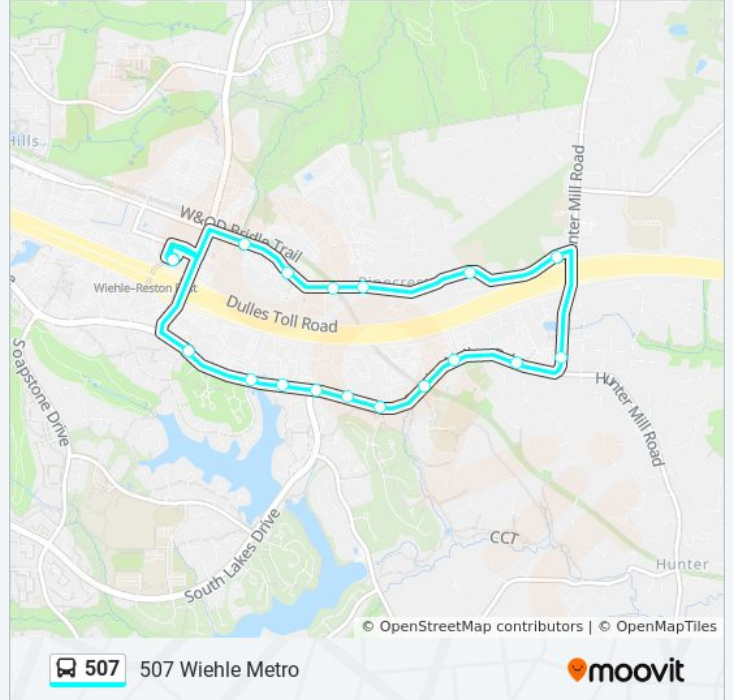

 507

507 Wiehle Metro

Get The App

The 507 bus line 507 Wiehle Metro has one route. For regular weekdays, their operation hours are:

(1) 507 Wiehle Metro: 5:15 AM - 7:05 PM

Use the Moovit App to find the closest 507 bus station near you and find out when is the next 507 bus arriving.

Direction: 507 Wiehle Metro

18 stops

[VIEW LINE SCHEDULE](#)

Wiehle Metro Bay D

Sunset Hills Rd And Michael Faraday Ct

Sunset Hills Rd And Samuel Morse Dr

Sunset Hills Rd And Washington & Old Dominion Trail

Sunrise Valley And Campus Common

Wiehle Metro Bay D

507 bus Time Schedule

507 Wiehle Metro Route Timetable:

Sunday	Not Operational
Monday	5:15 AM - 7:05 PM
Tuesday	5:15 AM - 7:05 PM
Wednesday	5:15 AM - 7:05 PM
Thursday	5:15 AM - 7:05 PM
Friday	5:15 AM - 7:05 PM
Saturday	Not Operational

507 bus Info

Direction: 507 Wiehle Metro

Stops: 18

Trip Duration: 18 min

Line Summary:

507 bus time schedules and route maps are available in an offline PDF at moovitapp.com. Use the [Moovit App](#) to see live bus times, train schedule or subway schedule, and step-by-step directions for all public transit in Washington, D.C. - Baltimore, MD.