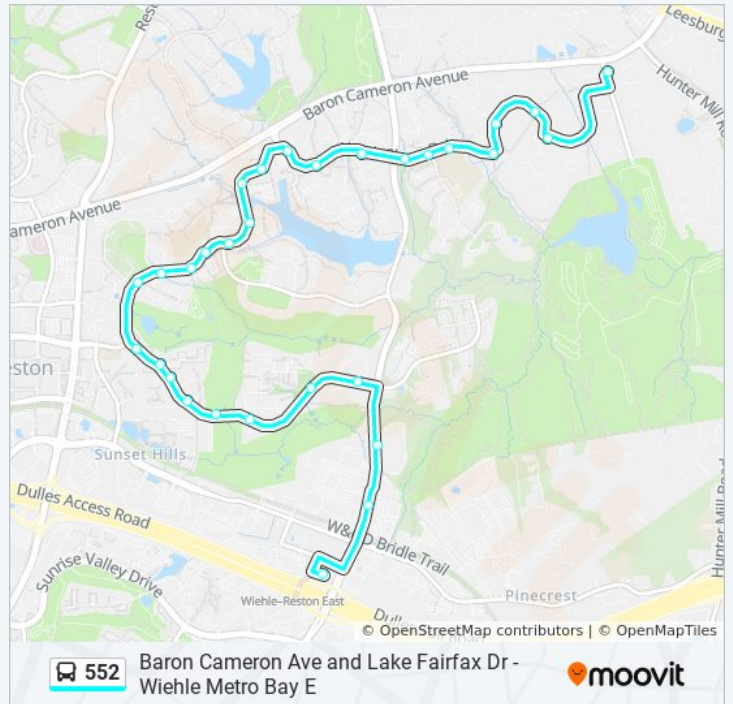

North Shore And Waterview

North Shore And Washington W

North Shore And Washington

North Shore And Lake Anne Ctr

North Shore And Moorings

North Shore And Northgate

Wiehle And North Shore

Wiehle And Inlet

Wiehle Ave And Fairway Dr

**552 bus Info**

**Direction:** 552 Wiehle Metro

**Stops:** 44

**Trip Duration:** 43 min

**Line Summary:**

Wiehle Av And North Shore Dr

Wiehle And Chestnut Grove

Wiehle And Isaac Newton South

Wiehle Metro Bay G

552 bus time schedules and route maps are available in an offline PDF at [moovitapp.com](https://moovitapp.com). Use the [Moovit App](#) to see live bus times, train schedule or subway schedule, and step-by-step directions for all public transit in Washington, D.C. - Baltimore, MD.