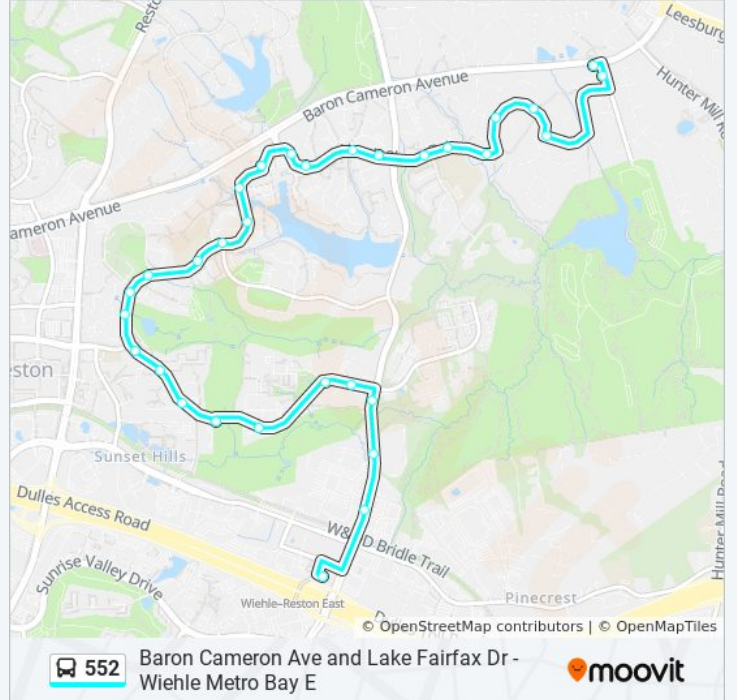

**Direction: 552 Innovation Center Metro**

44 stops

[VIEW LINE SCHEDULE](#)

- Wiehle Metro Bay G
- Wiehle Ave And Roger Bacon Dr
- Wiehle And Chestnut Grove
- Wiehle And North Shore
- Wiehle And Fairway
- Wiehle Ave And Inlet Ct
- North Shore And Northgate
- North Shore And Cameron Crescent
- North Shore And Lake Anne Ctr
- North Shore And Apricot
- North Shore And Maple Ridge
- North Shore And Hickory
- North Shore And Fairway
- North Shore And Clubhouse
- North Shore And Wainwright (Nort
- North Shore And Wainwright (Sout
- N Shore Dr And Jonathan Wy
- Temporary Rd And Jonathan Way
- Bluemont And Presidents
- Bluemont Way And Library St (Rtc L)
- Reston Town Center Metro Bay H
- Town Ctr Pw And Sunset Hills

**552 bus Info**

**Direction:** 552 Innovation Center Metro

**Stops:** 44

**Trip Duration:** 44 min

**Line Summary:**

Town Center Pkwy And Bluemont Wa  
 Town Center Pkwy And New Dominio  
 Reston Hospital  
 Town Center Pkwy And Bowman Town  
 Town Center Pkwy And Cameron Gle  
 Town Center Pkwy And Baron Camer  
 Elden St And Laurel Way  
 Elden St And Carlisle Dr  
 Herndon Pkwy And Tamarack Way  
 Herndon Pkwy And Reneau Way  
 Herndon Pkwy And Leona Ln  
 Herndon Pkwy And Queens Row St  
 Herndon Pkwy And Cavendish St  
 Herndon Parkway And Dranesville Rd.  
 Herndon Pkwy And Grant St  
 Herndon Pkwy And Monroe St  
 Herndon Pkwy And Stevenson Ct  
 Herndon Pkwy And Ferndale Ave  
 Herndon Pkwy And Crestview Dr  
 Herndon Pkwy And Bayshire Ln  
 Rock Hill Rd Opp Astoria Cl  
 SI Innovation Station N Bay J

**Direction: 552 Wiehle Metro**

44 stops

[VIEW LINE SCHEDULE](#)

SI Innovation Station N Bay J  
 Rock Hill Rd And Astoria Cl  
 Rock Hill Rd And Turquoise La  
 Herndon Pkwy And Bayshire Ln  
 Herndon Pkwy And Crestview Dr  
 Herndon Pkwy And Ferndale Ave  
 Herndon Pkwy And Cavalier Dr