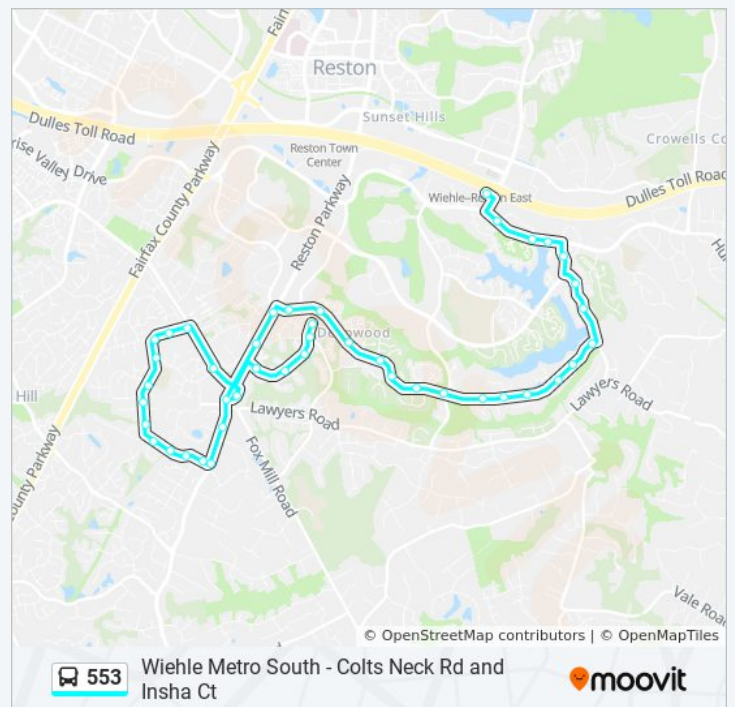

Fox Mill And John Milton

Reston And Mclearn

Lawyers And Daniel Webster

Lawyers And Viking

Viking And Chiswell

Viking And Reigh St

553 Reston Town Center Metro Route Timetable:

Sunday	Not Operational
Monday	6:16 AM - 6:36 PM
Tuesday	6:16 AM - 6:36 PM
Wednesday	6:16 AM - 6:36 PM
Thursday	6:16 AM - 6:36 PM
Friday	6:16 AM - 6:36 PM
Saturday	Not Operational

553 bus Info

Direction: 553 Reston Town Center Metro

Stops: 46

Trip Duration: 50 min

Line Summary:

Viking And Petersborough

Viking And Prince Harold

Viking And Viking Ct