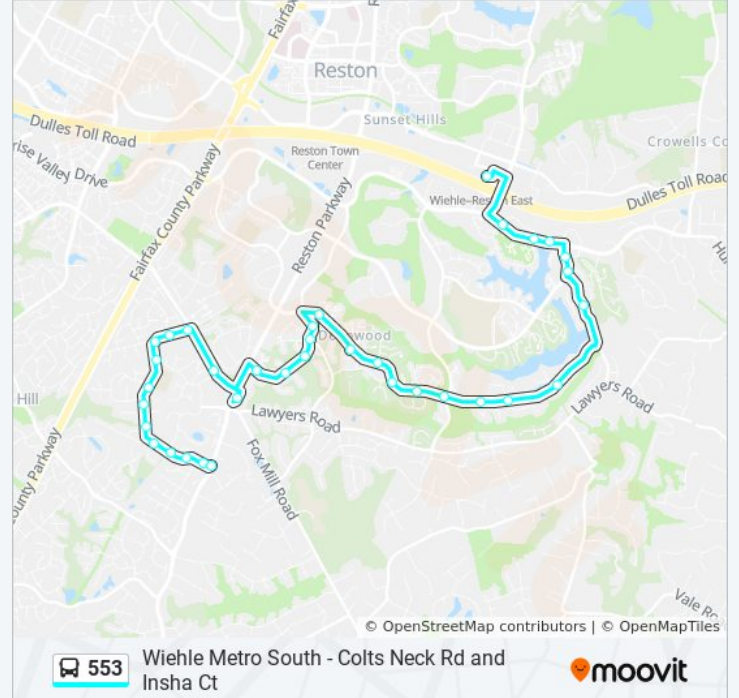

Herndon Pkwy And Campbell Way

Herndon Pkwy And Spruce Ct

Herndon Pkwy And Elden St

Elden St And Herndon Pkwy

Elden St And Alabama Dr

Elden St And Sterling Rd

Elden St And Locust St

Ferndale Ave And Vine St

Dranesville Rd And Old Hunt Way

Dranesville Rd And Bennett St

Dranesville Rd And Ridgegate Dr.

Kingstream Drive And Kingsvale Circle

Bennett St And Herndon High School

46 stops

[VIEW LINE SCHEDULE](#)

Bennett St And Herndon High School