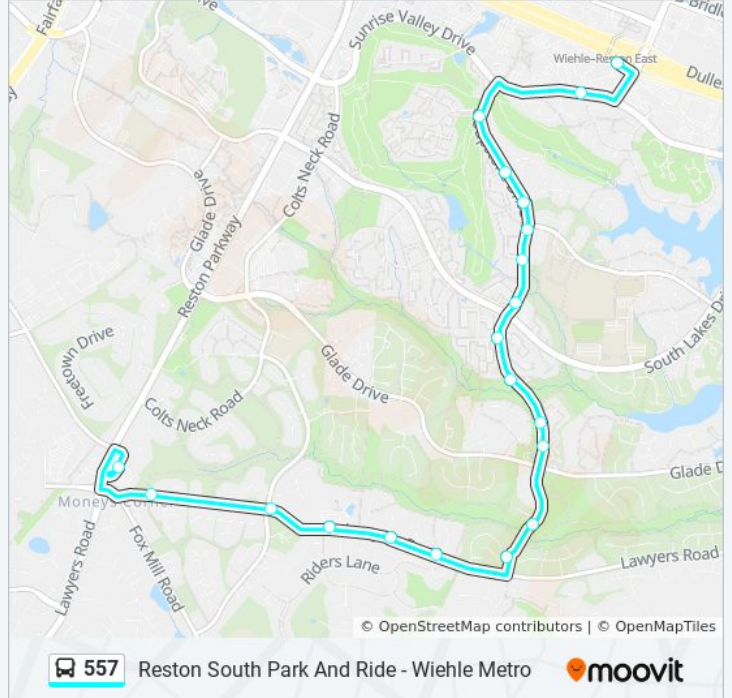

Direction: 557 Reston South - Soapstone Rd

21 stops

[VIEW LINE SCHEDULE](#)

- Wiehle Metro Bay G
- Sunrise Valley Dr And Centennial Park
- Soapstone Dr And Golf Course Sq
- Soapstone Dr And Winged Foot Ct
- Soapstone Dr And Glencourse La
- Soapstone Dr And Ridge Heights Rd
- Soapstone Dr And Glencourse La
- Soapstone Dr And Green Watch Way
- Soapstone Dr And Stoneview Sq
- Soapstone Dr And Hearthstone Ct (North)
- Soapstone Dr And Hearthstone Ct (South)
- Soapstone Dr And Woodhollow Ct
- Soapstone And Sweetbay
- Soapstone Dr And Catalpa Ct
- Soapstone Dr And Lawyers Rd
- Lawyers Rd And Goldcup La
- Lawyers Rd And Charlestown La
- Lawyers Rd And Blue Spruce Rd
- Lawyers Rd And Steeplechase Dr
- Lawyers Rd And Farrier La
- Reston South P+R

557 bus Time Schedule

557 Reston South - Soapstone Rd Route Timetable:

Sunday	Not Operational
Monday	4:17 PM - 6:57 PM
Tuesday	4:17 PM - 6:57 PM
Wednesday	4:17 PM - 6:57 PM
Thursday	4:17 PM - 6:57 PM
Friday	4:17 PM - 6:57 PM
Saturday	Not Operational

557 bus Info

Direction: 557 Reston South - Soapstone Rd

Stops: 21

Trip Duration: 17 min

Line Summary:

Direction: 557 Wiehle Metro

22 stops

[VIEW LINE SCHEDULE](#)

557 bus Info

Direction: 557 Wiehle Metro

Stops: 22

Trip Duration: 19 min

Line Summary:

Soapstone Dr And Golf Course Sq

Sunrise Valley Dr And Association Dr

Sunrise Valley Dr And Wethersfield Ct