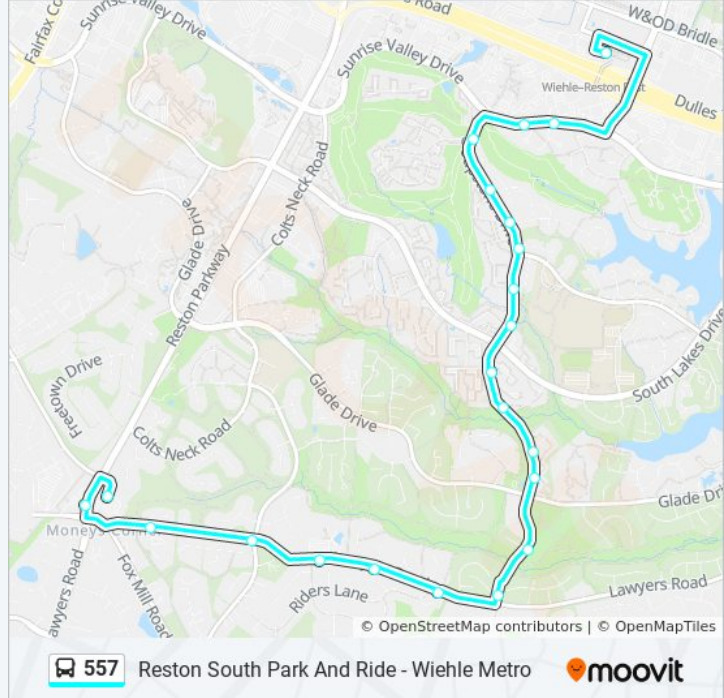

557 bus Info

Direction: 557 Reston South - Soapstone Rd

Stops: 21

Trip Duration: 17 min

Line Summary:

Direction: 557 Wiehle Metro

22 stops

[VIEW LINE SCHEDULE](#)

557 bus Info

Direction: 557 Wiehle Metro

Stops: 22

Trip Duration: 19 min

Line Summary:

Soapstone Dr And Golf Course Sq

Sunrise Valley Dr And Association Dr

Sunrise Valley Dr And Wethersfield Ct

Wiehle Metro Bay G

557 bus time schedules and route maps are available in an offline PDF at moovitapp.com. Use the [Moovit App](#) to see live bus times, train schedule or subway schedule, and step-by-step directions for all public transit in Washington, D.C. - Baltimore, MD.