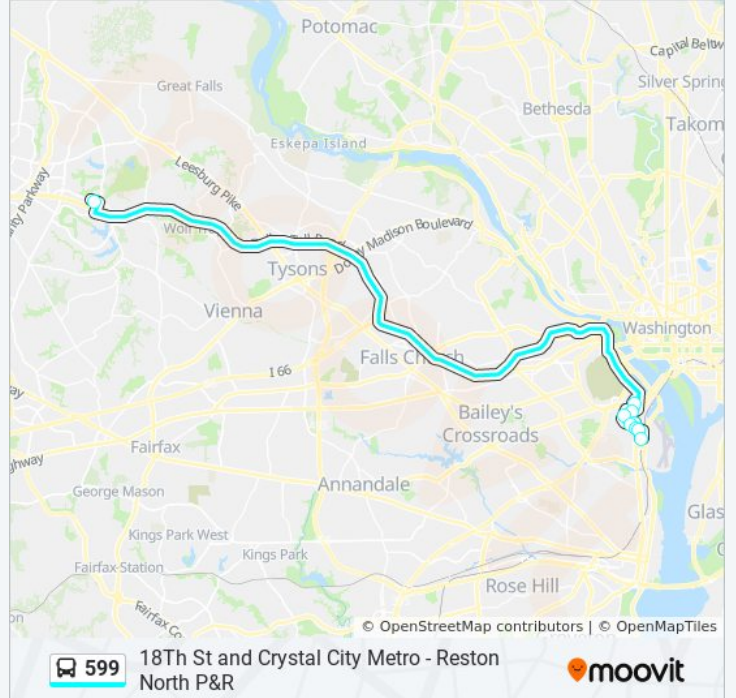

599

18Th St and Crystal City Metro - Reston North P&R

Get The App

The 599 bus line (18Th St and Crystal City Metro - Reston North P&R) has 2 routes. For regular weekdays, their operation hours are:

(1) 599 Pentagon - Crystal City: 5:35 AM - 8:00 AM(2) 599 Reston: 3:20 PM - 5:50 PM

Use the Moovit App to find the closest 599 bus station near you and find out when is the next 599 bus arriving.

Direction: 599 Pentagon - Crystal City

9 stops

[VIEW LINE SCHEDULE](#)

Reston North P&R

Metro Pentagon Bay L6

Army-Navy Dr & S Eads St

Pentagon City Metro

15th St (South) And S Fern St

15th St (South) And S Eads St

Eads St (South) And 18th St (South)

18th St And Crystal City Metro

23rd St And Crystal Dr

599 bus Time Schedule

599 bus Info

Direction: 599 Pentagon - Crystal City

Stops: 9

Trip Duration: 55 min

Line Summary:

Direction: 599 Reston

7 stops

[VIEW LINE SCHEDULE](#)