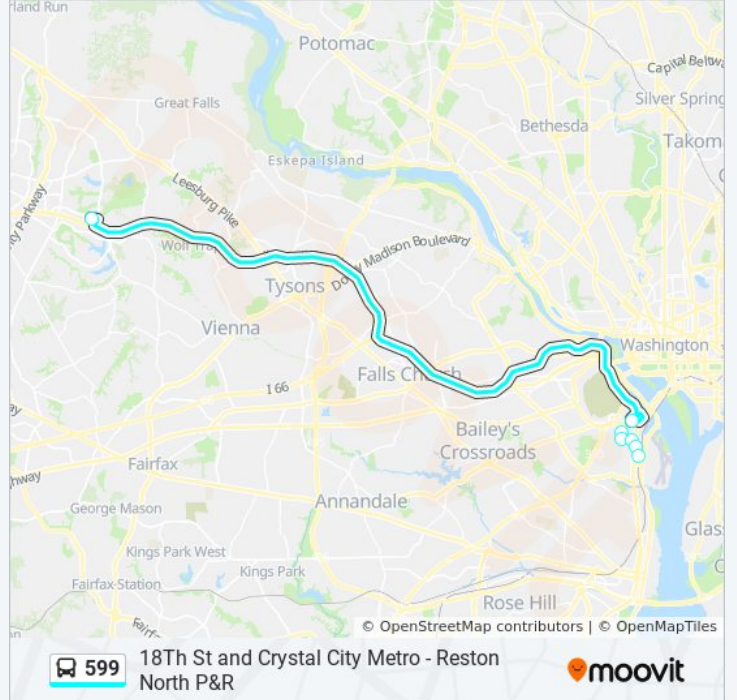

599 bus time schedules and route maps are available in an offline PDF at moovitapp.com. Use the [Moovit App](#) to see live bus times, train schedule or subway schedule, and step-by-step directions for all public transit in Washington, D.C. - Baltimore, MD.

[About Moovit](#) • [MaaS Solutions](#) • [Supported Countries](#) • [Mooviter Community](#)

© 2024 Moovit - All Rights Reserved

Check Live Arrival Times