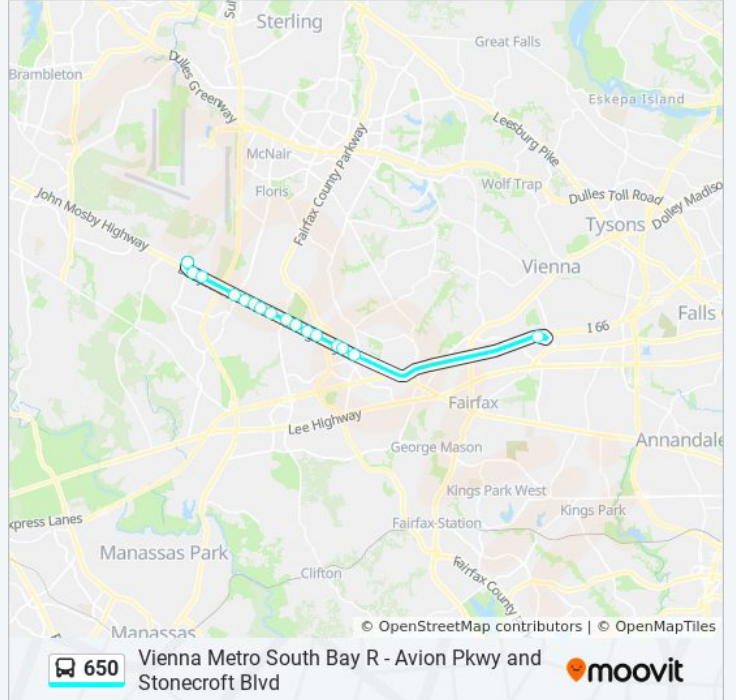

Vienna Metro South Bay R - Avion Pkwy and Stonecroft Blvd

Get The App

The 650 bus line (Vienna Metro South Bay R - Avion Pkwy and Stonecroft Blvd) has 2 routes. For regular weekdays, their operation hours are:

Avion Pkwy And Concorde Pkwy

Avion Pkwy And Virginia Mallory Dr

Avion Pkwy And Stonecroft Blvd

Direction: 650 Vienna Metro

16 stops

[VIEW LINE SCHEDULE](#)

Avion Pkwy And Stonecroft Blvd

Lee Jackson Hwy And Westfax Dr

650 bus Time Schedule

650 Vienna Metro Route Timetable:

Sunday	7:30 AM - 7:20 PM
Monday	9:23 AM - 9:15 PM
Tuesday	9:23 AM - 9:15 PM
Wednesday	9:23 AM - 9:15 PM
Thursday	9:23 AM - 9:15 PM
Friday	9:23 AM - 9:15 PM
Saturday	7:30 AM - 8:20 PM

650 bus Info

Direction: 650 Vienna Metro

Stops: 16

Trip Duration: 22 min

Line Summary:

650 bus time schedules and route maps are available in an offline PDF at moovitapp.com. Use the [Moovit App](#) to see live bus times, train schedule or subway schedule, and step-by-step directions for all public transit in Washington, D.C. - Baltimore, MD.