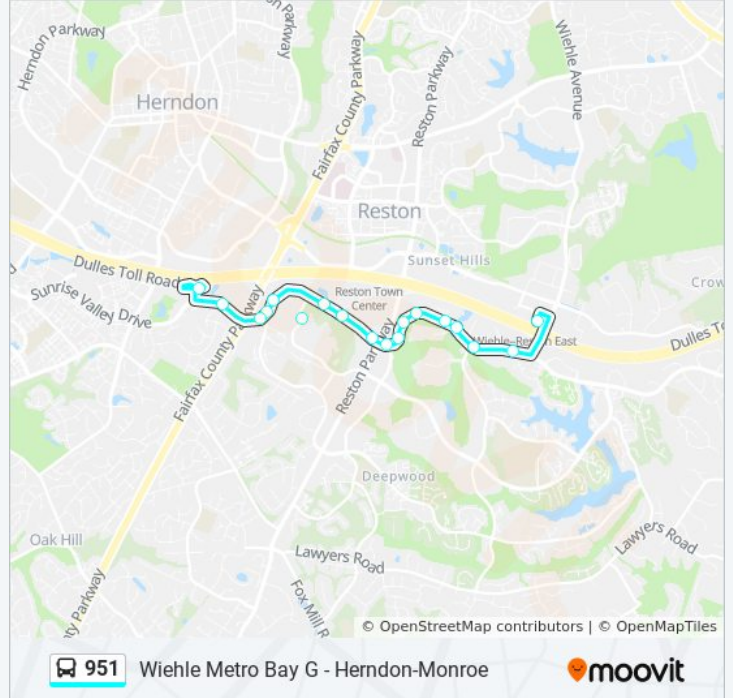

Direction: 951 Innovation Center Metro

50 stops

[VIEW LINE SCHEDULE](#)

- Wiehle Metro Bay H
- Sunrise Valley And Upper Lake (W)
- Sunrise Valley And Upper Lake (E)
- Sunrise Valley And Lakeport
- South Lakes And Thoreau
- Twin Branches And Villaridge
- Twin Branches And Lake Audubon
- Glade And Twin Branches
- Glade And Thrush Ridge
- Glade And Timberhead
- Glade And Compass Point
- Glade And Quartermaster
- Glade And Crows Nest
- Glade And Soapstone
- Glade And Old Trail
- Glade And Triple Crown
- Glade And Middle Creek
- Glade And Charterhouse
- Glade Dr And Breton Ct
- Glade And Ridgehampton
- Reston And South Lakes
- 12000 Sunrise Valley Dr

951 bus Info

Direction: 951 Innovation Center Metro

Stops: 50

Trip Duration: 56 min

Line Summary:

Sunrise Valley Dr And Halley Dr
 Reston Town Center Metro S Bay C
 Sunrise Valley Dr And U.S.G.S.
 South Lakes And Usqs
 Sunrise Valley Dr And 12300 Sunr
 Sunrise Valley Dr And Glade Dr
 Sunrise Valley And Fairfax Count
 Sunrise Valley Dr And Thunder CH
 Herndon-Monroe
 Sunrise Valley Dr And Milburn Ln
 Sunrise Valley Dr And Colts Broo
 Frying Pan Rd And Greg Roy La
 Frying Pan Rd And Fox Mill Rd
 Frying Pan Rd And Simpkins Farm
 Frying Pan Rd And Coppermine Rd
 Thomas Jefferson And James Monro
 Thomas Jefferson And Woodrow Wil
 Thomas Jefferson And Founders
 Thomas Jefferson And Golden Harvest Dr
 Thomas Jefferson And Misty Dawn
 Mcnair Farms And Coppermine
 Coppermine Rd And Kendrick Ct
 Coppermine Rd And Centreville Rd
 River Birch Rd And Salk St
 13600 Dulles Technology Dr
 Dulles Technology @ Sunrise Va
 Sunrise Valley And Dulles Techno
 Innovation Metro Bay A

Direction: 951 Wiehle Metro

48 stops

[VIEW LINE SCHEDULE](#)

Innovation Metro Bay A

951 bus Time Schedule

951 Wiehle Metro Route Timetable:

Sunday	Not Operational
Monday	6:00 AM - 6:40 PM

Sunrise Valley And Dulles Techno