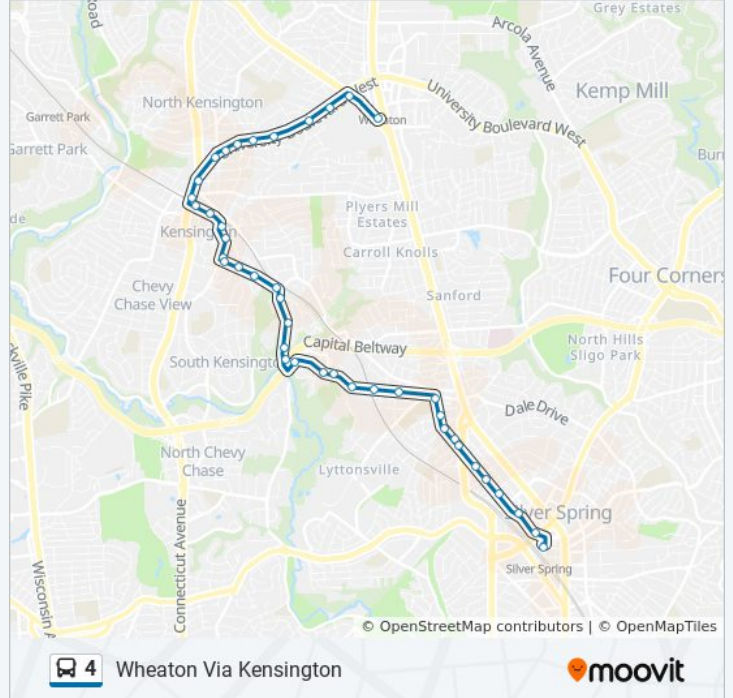

**4 bus Info**  
**Direction:** Silver Spring Via Kensington  
**Stops:** 38  
**Trip Duration:** 32 min  
**Line Summary:**

- Wheaton Station & Bay N
- University W Blvd & East Ave
- University W Blvd & Midvale Rd
- University W Blvd & Hillsdale Dr
- University W Blvd & Hobson St
- University W Blvd & @3333
- University W Blvd & Madison St
- University W Blvd & Decatur Ave
- University W Blvd & Perry Ave
- Connecticut Ave & Plyers Mill Rd
- Howard Ave & Fawcett St
- Montgomery Ave & Kensington Pkwy
- Kensington Pkwy & Frederick Ave
- Kensington Pkwy & Kent St
- Kent St & Frederick Ave
- Kent St & Wake St
- Kent St & Stoneybrook Dr
- Stoneybrook Dr & Laduke Dr
- Stoneybrook Dr & Hlls St
- Stoneybrook Dr & Hill St
- Stoneybrook Dr & Beach Dr
- Forsythe Ave & Newcastle Ave

Forsythe Ave & Woodstock Ave

Forsythe Ave & Newcastle Ave

Stoneybrook Dr & Beach Dr

Stoneybrook Dr & Hill St

Stoneybrook Dr & Hills St

Stoneybrook Dr & Laduke Dr

Kent St & Stoneybrook Dr

Kent St & Wake St

Connecticut Ave & Plyers Mill Rd

Connecticut Ave & Concord Ave

University W Blvd & Lexington St

University W Blvd & Decatur Ave

University W Blvd & Madison St

University W Blvd & St Paul St

University W Blvd & Hobson St

University W Blvd & Drumm Ave

University W Blvd & East Ave

Veirs Mill Rd & W University Bv

Wheaton Station & Bay N

subway schedule, and step-by-step directions for all public transit in Washington, D.C. - Baltimore, MD.