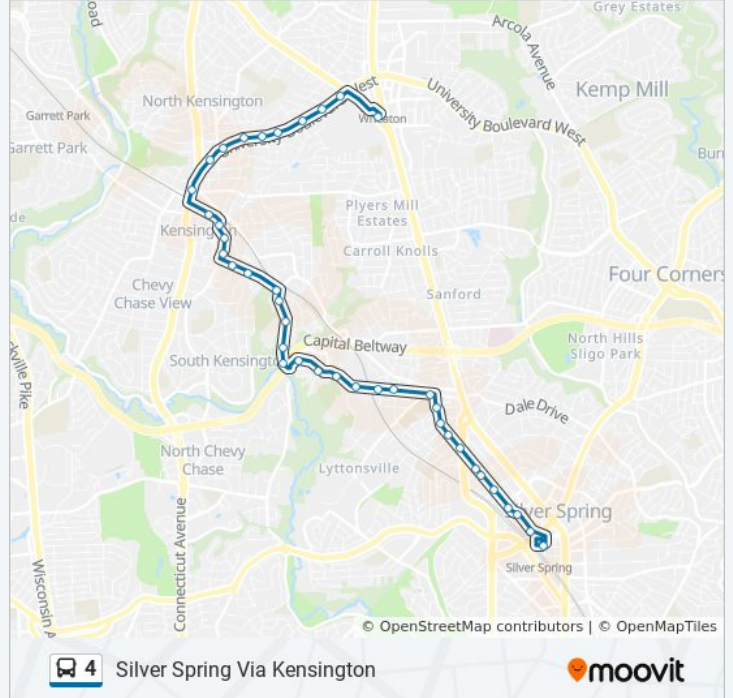

**4 bus Info**  
**Direction:** Silver Spring Via Kensington  
**Stops:** 38  
**Trip Duration:** 32 min  
**Line Summary:**

- Wheaton Station & Bay N
- University W Blvd & East Ave
- University W Blvd & Midvale Rd
- University W Blvd & Hillsdale Dr
- University W Blvd & Hobson St
- University W Blvd & @3333
- University W Blvd & Madison St
- University W Blvd & Decatur Ave
- University W Blvd & Perry Ave
- Connecticut Ave & Plyers Mill Rd
- Howard Ave & Fawcett St
- Montgomery Ave & Kensington Pkwy
- Kensington Pkwy & Frederick Ave
- Kensington Pkwy & Kent St
- Kent St & Frederick Ave
- Kent St & Wake St
- Kent St & Stoneybrook Dr
- Stoneybrook Dr & Laduke Dr
- Stoneybrook Dr & Hlls St
- Stoneybrook Dr & Hill St
- Stoneybrook Dr & Beach Dr
- Forsythe Ave & Newcastle Ave

**Direction: Wheaton Via Kensington**

43 stops

[VIEW LINE SCHEDULE](#)

Silver Spring Station & Bay 232  
 2nd Ave & Colesville Rd  
 2nd Ave & Cameron St  
 2nd Ave & Fenwick Ln  
 2nd Ave & Ballard St  
 2nd Ave & Noyes Dr  
 2nd Ave & Wilson Pl  
 2nd Ave & Grace Church Rd  
 2nd Ave & Hanover St  
 2nd Ave & Glen Ross Rd  
 2nd Ave & Rookwood Rd  
 2nd Ave & Linden Ln  
 Linden Ln & Warren St

**4 bus Info**

**Direction:** Wheaton Via Kensington

**Stops:** 43

**Trip Duration:** 31 min

**Line Summary:**

Linden Ln & @2418

Linden Ln & Steven Sitter Ave

Linden Ln & Woodstock Ave

University W Blvd & Drumm Ave

University W Blvd & East Ave

Veirs Mill Rd & W University Bv

Wheaton Station & Bay N

subway schedule, and step-by-step directions for all public transit in Washington, D.C. - Baltimore, MD.