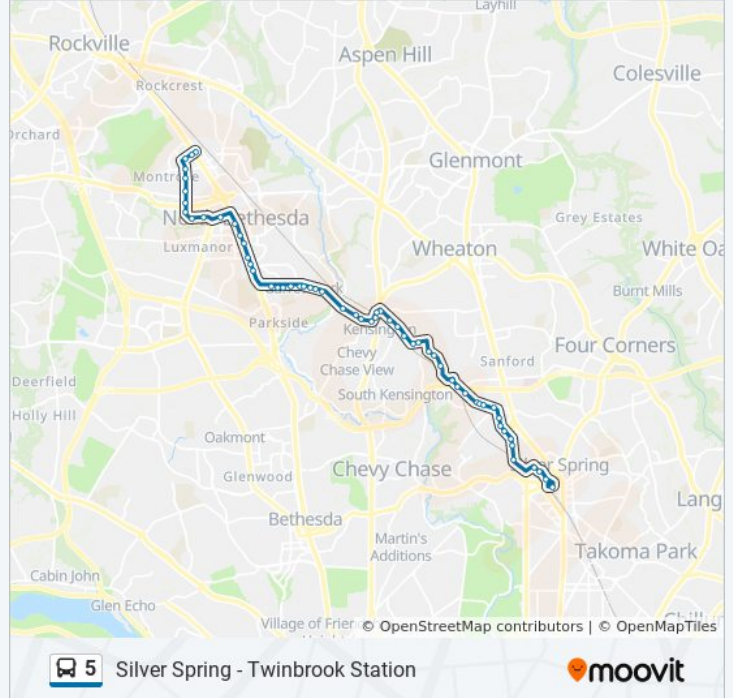

Capitol View Ave & Lee St

Capitol View Ave & Pratt Pl

Capitol View Ave & Leafy Ave

Capitol View Ave & @9708

Seminary Rd & Forest Glen Rd

Seminary Rd & Gwyndale Dr

Seminary Rd & Birch Dr

Seminary Rd & Warren St

Seminary Rd & Brookville Rd

2nd Ave & Rookwood Rd

2nd Ave & Glen Ross Rd

2nd Ave & Hanover St

2nd Ave & 16th St

16th St & Lyttonsville Rd

16th St & @8600 (Suburban Tower Apts)

2nd Ave & Spring St

2nd Ave & Colesville Rd

Silver Spring Station & Bay 232

Direction: Silver Spring Victory F

61 stops

[VIEW LINE SCHEDULE](#)

Twinbrook Station & Bay C - West

Halpine Rd & Rockville Pike

Halpine Rd & Rockville Pike

Halpine Rd & Congressional Plaza

E Jefferson St & Rollins Ave

E Jefferson St & Landow House

E Jefferson St & Montrose Rd

E Jefferson St & Montrose Rd

E Jefferson St & Executive Blvd

Executive Blvd & Jefferson St