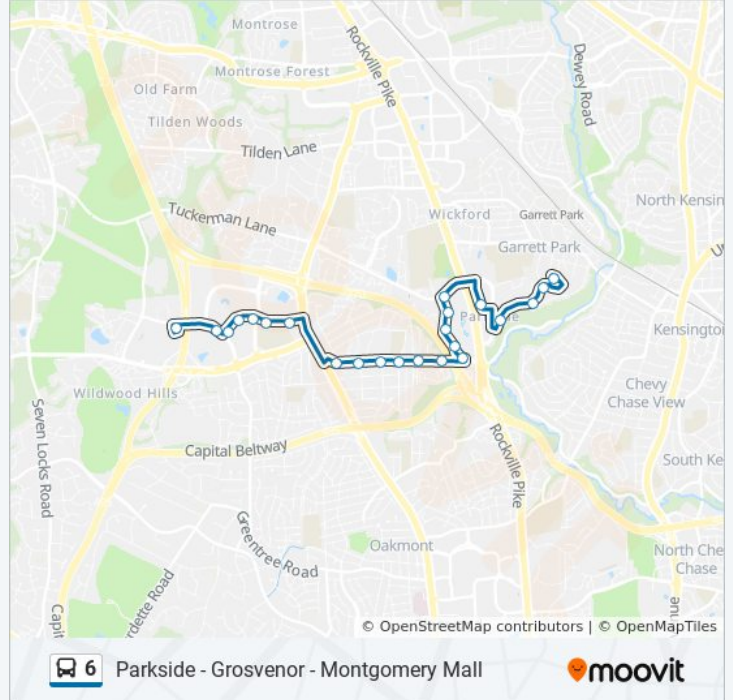

6 bus Info

Direction: Montgomery Mall Via Grosvenor

Stops: 26

Trip Duration: 19 min

Line Summary:

Rock Spring Dr & Rockledge Dr

Rock Spring Dr & @6700

Fernwood Rd & Rock Spring Dr

Montgomery Mall Transit Center & Bay A

Direction: Parkside Via Grosvenor

23 stops

[VIEW LINE SCHEDULE](#)

Montgomery Mall Transit Center & Bay A

Fernwood Rd & Marriott Dr

Rock Spring Dr & Fernwood Rd

Rock Spring Dr & @6550

Grosvenor Ln & Laureate Way

Grosvenor Pl & Grosvenor Ln

Grosvenor Pl & @10201

Grosvenor Pl & @10301

Grosvenor Pl & Grove Ridge Way

Tuckerman Ln & Grosvenor Pl

6 bus Time Schedule

Parkside Via Grosvenor Route Timetable:

Stops: 23

Trip Duration: 16 min

Line Summary:

Grosvenor Station & Bay J

Montrose Ave & Tuckerman Ln

Montrose Ave & Weymouth St

Montrose Ave & Kenilworth Ave

Montrose Ave & @10636