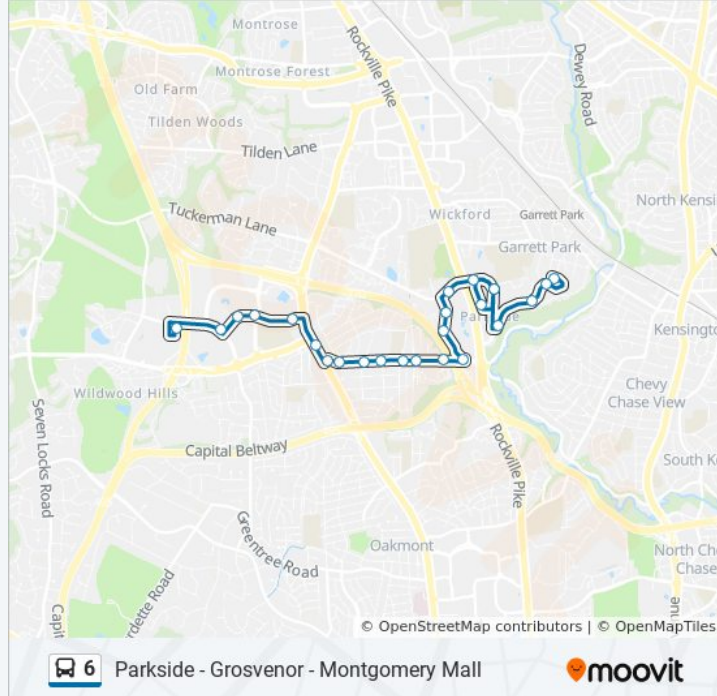

Direction: Montgomery Mall Via Grosvenor

26 stops

[VIEW LINE SCHEDULE](#)

- Montrose Ave & @10636
- Montrose Ave & Kenilworth Ave
- Montrose Ave & Weymouth St
- Montrose Ave & Tuckerman Ln
- Tuckerman Ln & Cloister Dr
- Grosvenor Station & Bay J
- Tuckerman Ln & Cloister Dr
- Tuckerman Ln & Rockville Pike
- Tuckerman Ln & Grosvenor PI
- Grosvenor PI & @10401
- Grosvenor PI & Englishman Dr
- Grosvenor PI & @10201
- Grosvenor PI & Grosvenor Ln
- Grosvenor Ln & Laureate Way
- Grosvenor Ln & Fleming Ave
- Grosvenor Ln & Dickens Ave
- Grosvenor Ln & Beth Health Center
- Grosvenor Ln & Hatherleigh Dr
- Grosvenor Ln & Southport Dr
- Cheshire Dr & Old Georgetown Rd
- Old Georgetown Rd & Bells Mill Rd
- Rock Spring Dr & Old Georgetown Rd

6 bus Info

Direction: Montgomery Mall Via Grosvenor

Stops: 26

Trip Duration: 19 min

Line Summary:

Rock Spring Dr & Rockledge Dr

Rock Spring Dr & @6700

Fernwood Rd & Rock Spring Dr

Montgomery Mall Transit Center & Bay A

Direction: Parkside Via Grosvenor

23 stops

[VIEW LINE SCHEDULE](#)

Montgomery Mall Transit Center & Bay A

Fernwood Rd & Marriott Dr

Rock Spring Dr & Fernwood Rd

Rock Spring Dr & @6550

Stops: 23

Trip Duration: 16 min

Line Summary:

Grosvenor Station & Bay J

Montrose Ave & Tuckerman Ln

Montrose Ave & Weymouth St

Montrose Ave & Kenilworth Ave

Montrose Ave & @10636